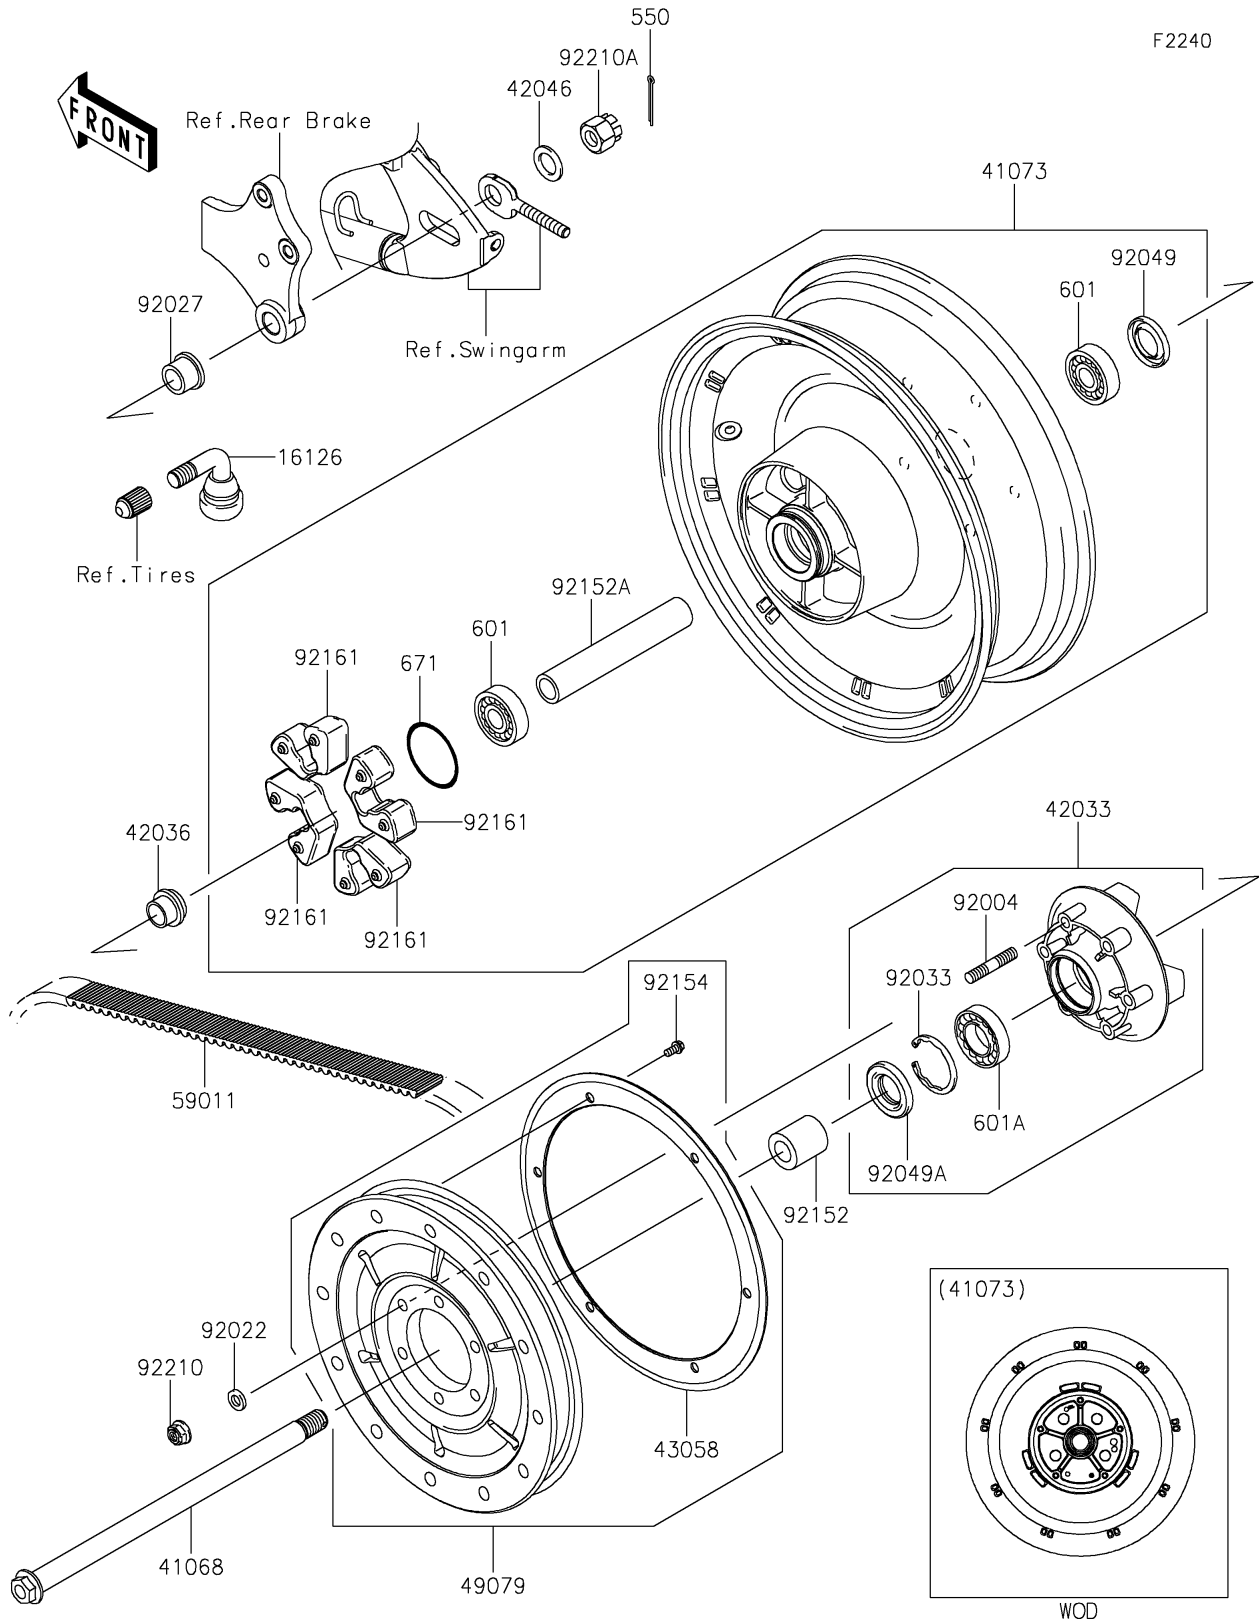

2021 VULCAN® 900 CUSTOM PARTS DIAGRAM

Rear Wheel/Chain

2021 VULCAN® 900 CUSTOM PARTS LIST

Rear Wheel/Chain

ITEM NAME	PART NUMBER	QUANTITY
VALVE,TIRE (Ref # 16126)	16126-0036	1
AXLE,RR,20X362.5 (Ref # 41068)	41068-0598	1
WHEEL-ASSY,RR,G.BLACK (Ref # 41073)	41073-0183-18F	1
COUPLING-ASSY,RR HUB (Ref # 42033)	42033-0037	1
SLEEVE,RR HUB,L=23 (Ref # 42036)	42036-1251	1
WASHER,21X33X2.6 (Ref # 42046)	42046-003	1
RING,REAR PULLEY (Ref # 43058)	43058-0011	1
PULLEY-BELT (Ref # 49079)	49079-0011	1
BELT,DRIVE,153T (Ref # 59011)	59011-0021	1
STUD,10X35 (Ref # 92004)	92004-0016	6
WASHER,10.5X19X3.2 (Ref # 92022)	92022-1820	6
COLLAR,RR AXLE,L=21.5 (Ref # 92027)	92027-1902	1
RING-SNAP,52MM (Ref # 92033)	92033-1043	1
SEAL-OIL,BJN28475 (Ref # 92049)	92049-1056	1
SEAL-OIL (Ref # 92049A)	92049-1287	1
COLLAR,RR AXLE,LH,L=38.6 (Ref # 92152)	92152-0350	1
COLLAR,REAR BRAKE DRUM,L=166.4 (Ref # 92152A)	92152-0351	1
BOLT,FLANGED,6X12 (Ref # 92154)	92154-0346	6
DAMPER,SHOCK,RR HUB (Ref # 92161)	92161-0466	4
NUT,LOCK,FLANGED,10MM (Ref # 92210)	92210-0276	6
NUT,CASTLE,18MM (Ref # 92210A)	92210-1134	1
PIN-COTTER,4.0X40 (Ref # 550)	550AA4040	1
BEARING-BALL,6204UUC3 (Ref # 601)	601B6204UU	2
BEARING-BALL (Ref # 601A)	601B6205UU	1
O RING,60MM (Ref # 671)	671B2560	1