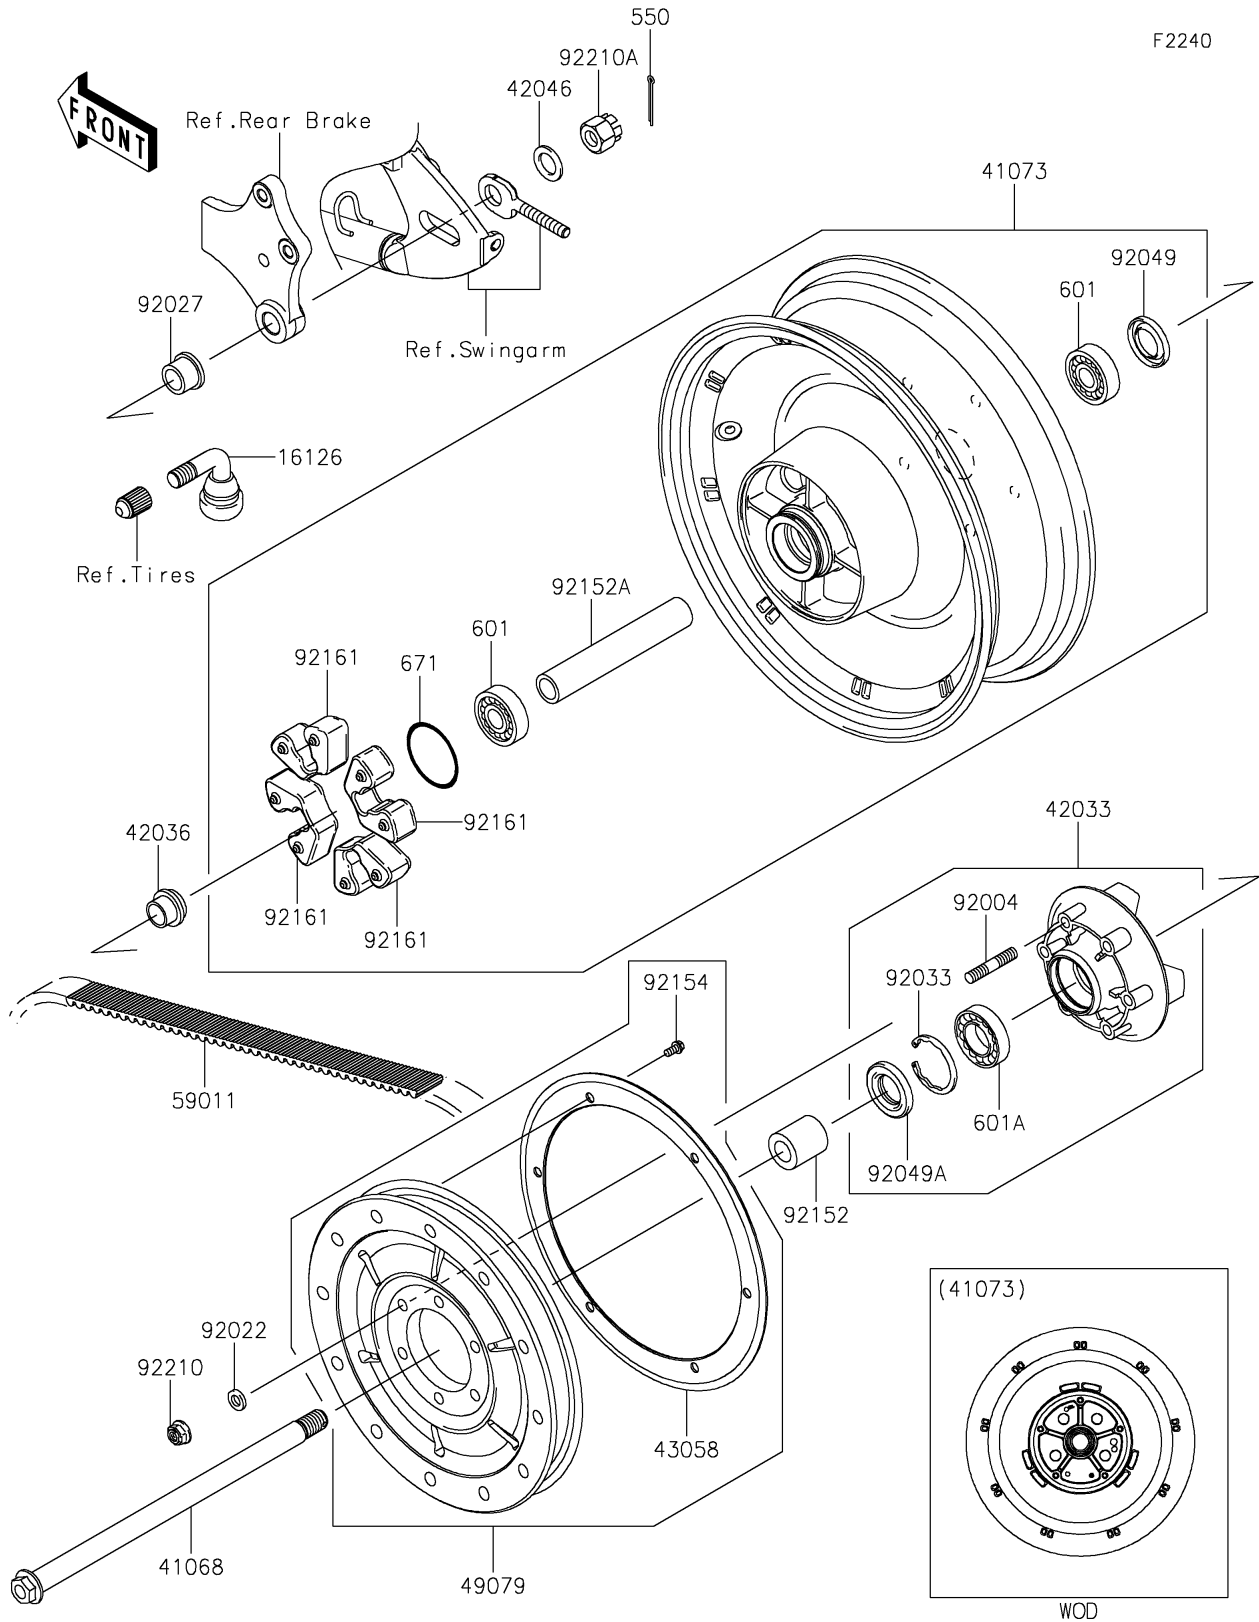

2021 VULCAN® 900 CUSTOM PARTS DIAGRAM

Rear Wheel/Chain

2021 VULCAN® 900 CUSTOM PARTS LIST

Rear Wheel/Chain

ITEM NAME	PART NUMBER	QUANTITY
VALVE,TIRE (Ref # 16126)	16126-0036	1
AXLE,RR,20X362.5 (Ref # 41068)	41068-0598	1
WHEEL-ASSY,RR,G.BLACK (Ref # 41073)	41073-0183-18F	1
COUPLING-ASSY,RR HUB (Ref # 42033)	42033-0037	1
SLEEVE,RR HUB,L=23 (Ref # 42036)	42036-1251	1
WASHER,21X33X2.6 (Ref # 42046)	42046-003	1
RING,REAR PULLEY (Ref # 43058)	43058-0011	1
PULLEY-BELT (Ref # 49079)	49079-0011	1
BELT,DRIVE,153T (Ref # 59011)	59011-0021	1
STUD,10X35 (Ref # 92004)	92004-0016	6
WASHER,10.5X19X3.2 (Ref # 92022)	92022-1820	6
COLLAR,RR AXLE,L=21.5 (Ref # 92027)	92027-1902	1
RING-SNAP,52MM (Ref # 92033)	92033-1043	1
SEAL-OIL,BJN28475 (Ref # 92049)	92049-1056	1
SEAL-OIL (Ref # 92049A)	92049-1287	1
COLLAR,RR AXLE,LH,L=38.6 (Ref # 92152)	92152-0350	1
COLLAR,REAR BRAKE DRUM,L=166.4 (Ref # 92152A)	92152-0351	1
BOLT,FLANGED,6X12 (Ref # 92154)	92154-0346	6
DAMPER,SHOCK,RR HUB (Ref # 92161)	92161-0466	4
NUT,LOCK,FLANGED,10MM (Ref # 92210)	92210-0276	6
NUT,CASTLE,18MM (Ref # 92210A)	92210-1134	1
PIN-COTTER,4.0X40 (Ref # 550)	550AA4040	1
BEARING-BALL,6204UUC3 (Ref # 601)	601B6204UU	2
BEARING-BALL (Ref # 601A)	601B6205UU	1
O RING,60MM (Ref # 671)	671B2560	1