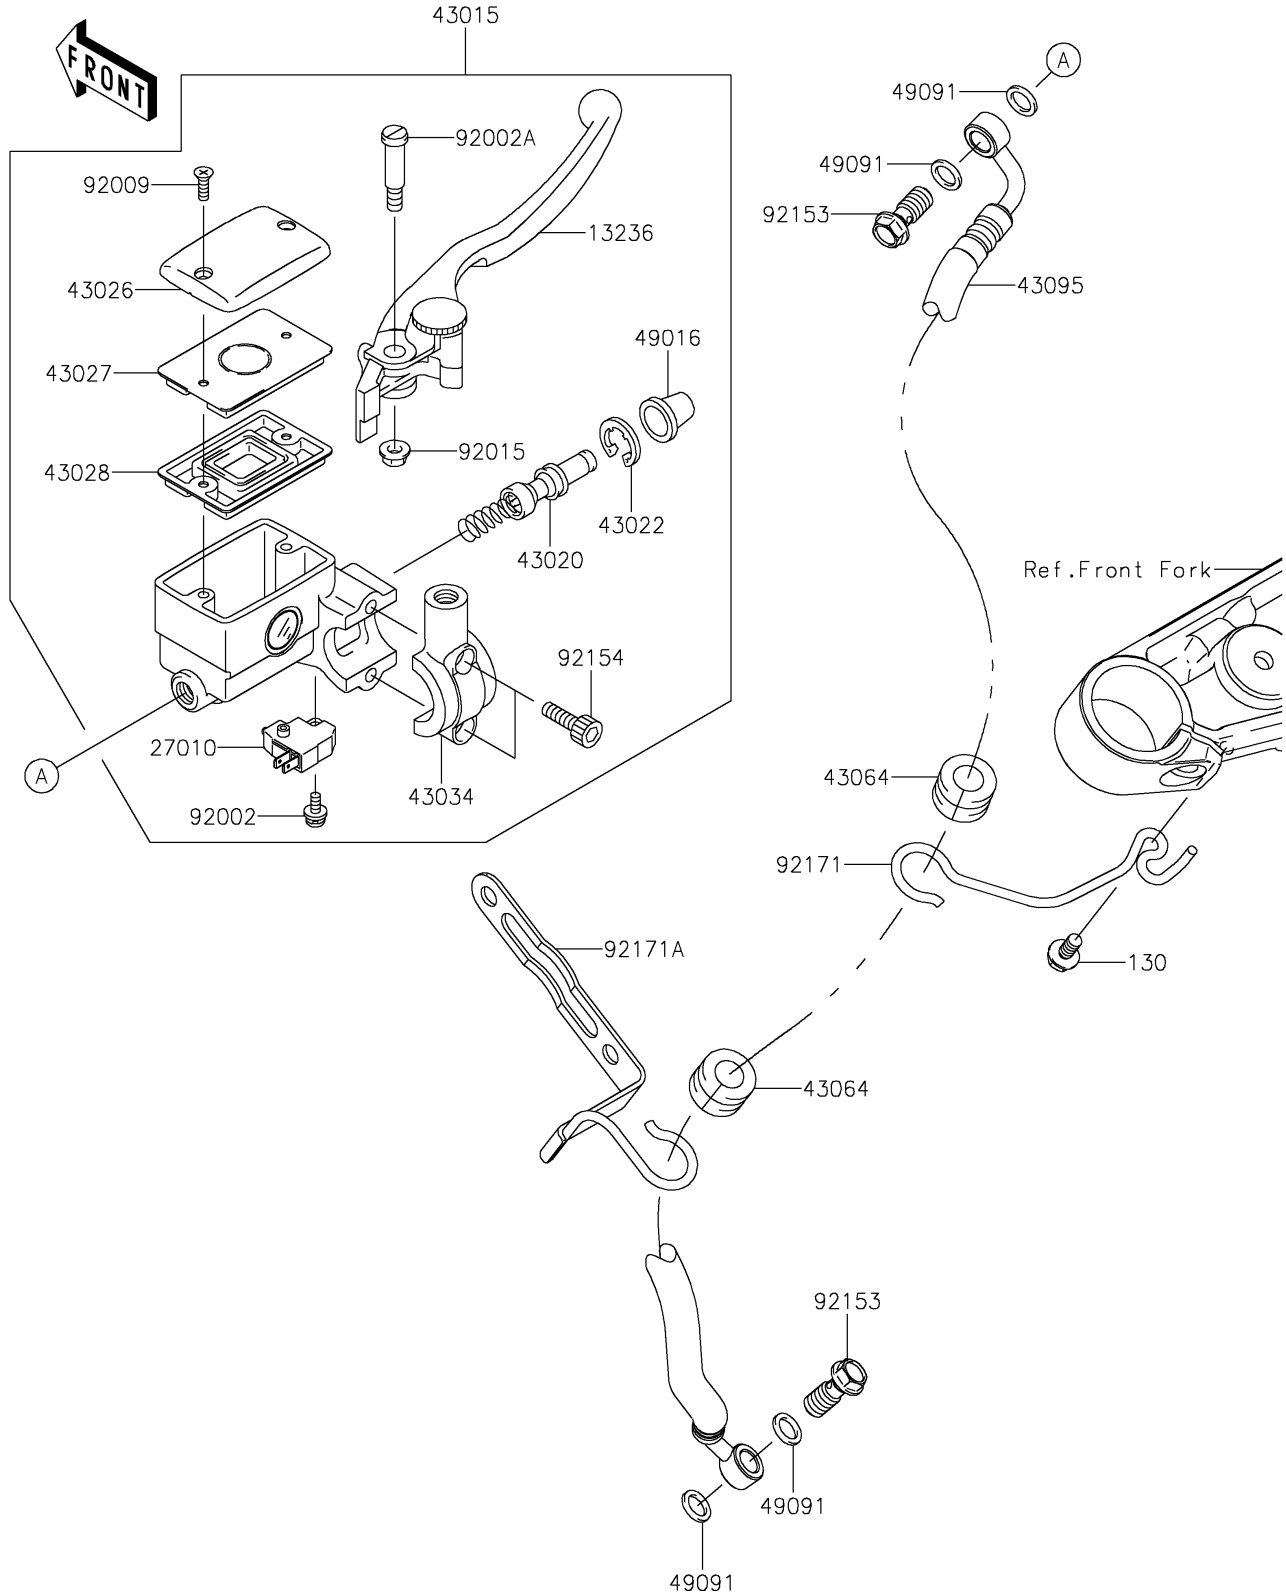

# 2021 Vulcan 900 Custom PARTS DIAGRAM

## Front Master Cylinder

F2291

# 2021 Vulcan 900 Custom PARTS LIST

Front Master Cylinder

ITEM NAME	PART NUMBER	QUANTITY
-----------	-------------	----------