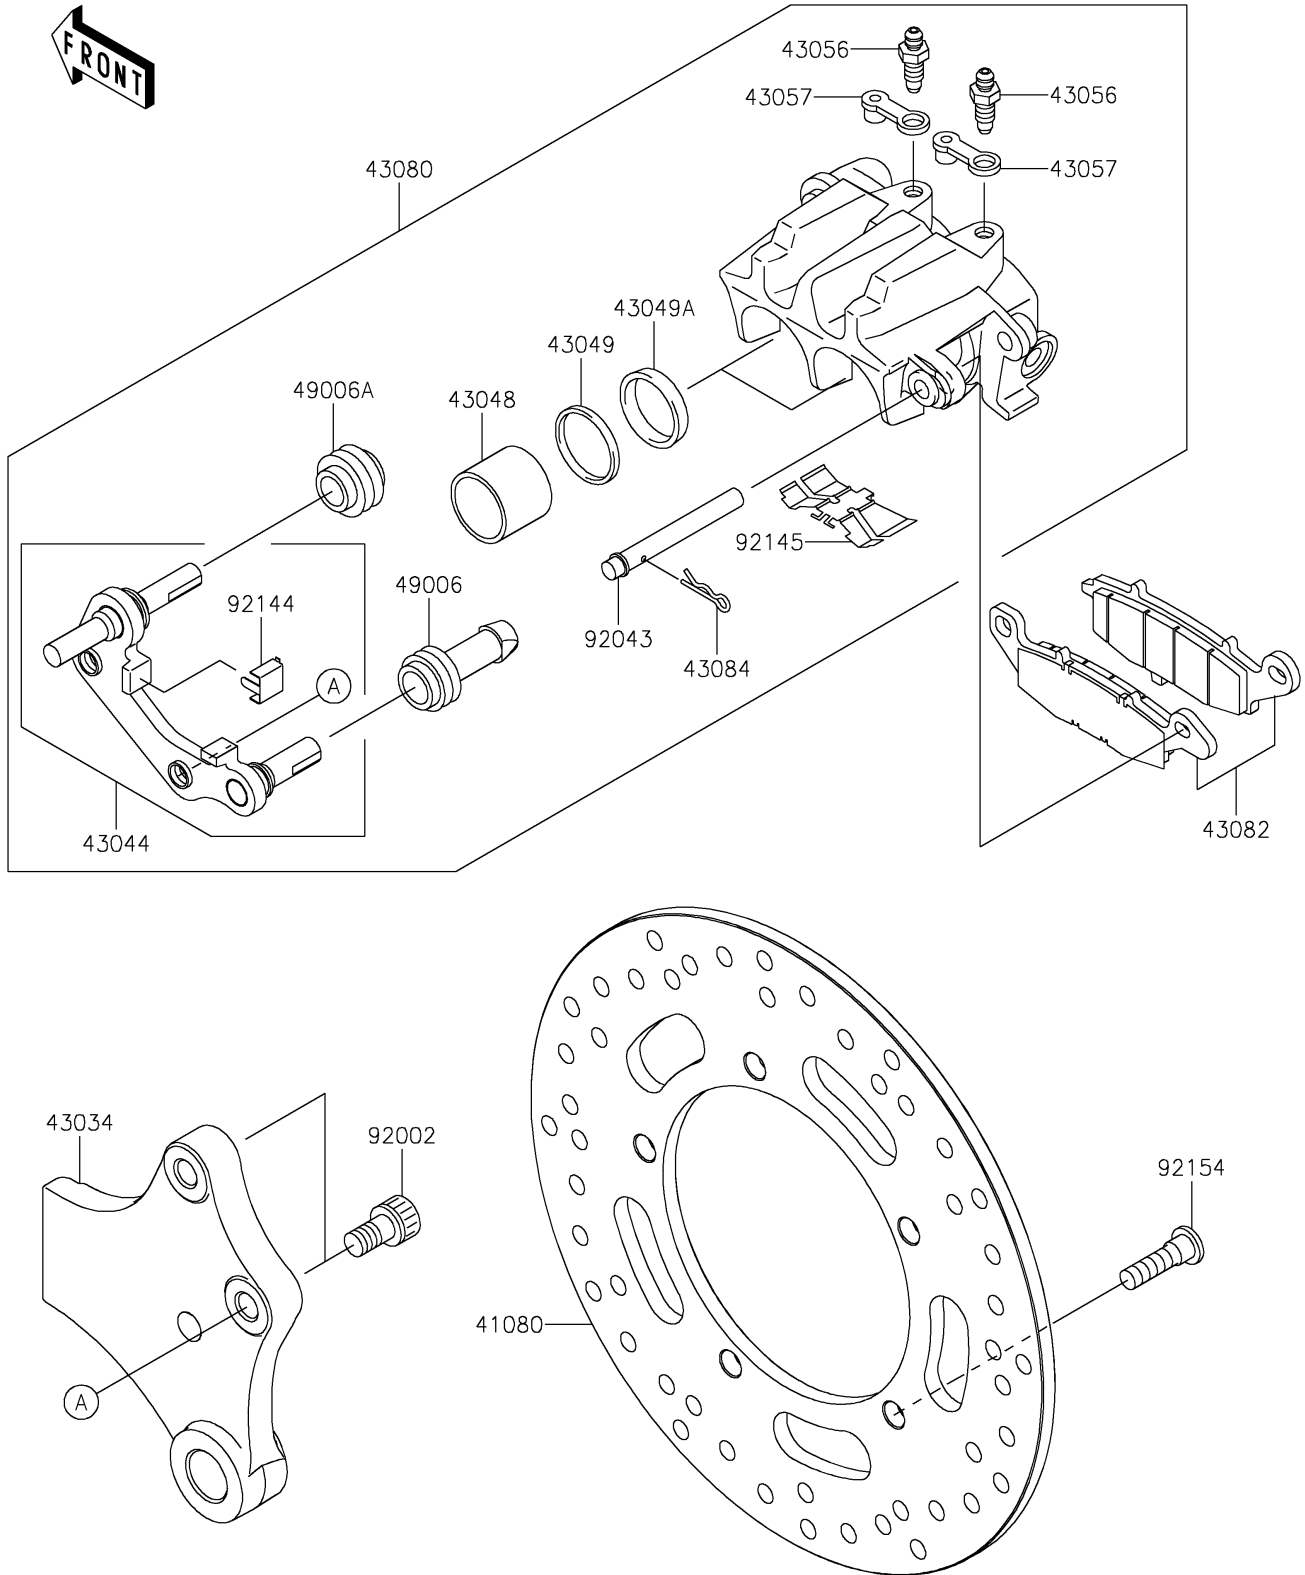

# 2021 Vulcan 900 Custom PARTS DIAGRAM

Rear Brake

F2294

# 2021 Vulcan 900 Custom PARTS LIST

Rear Brake

ITEM NAME	PART NUMBER	QUANTITY
-----------	-------------	----------