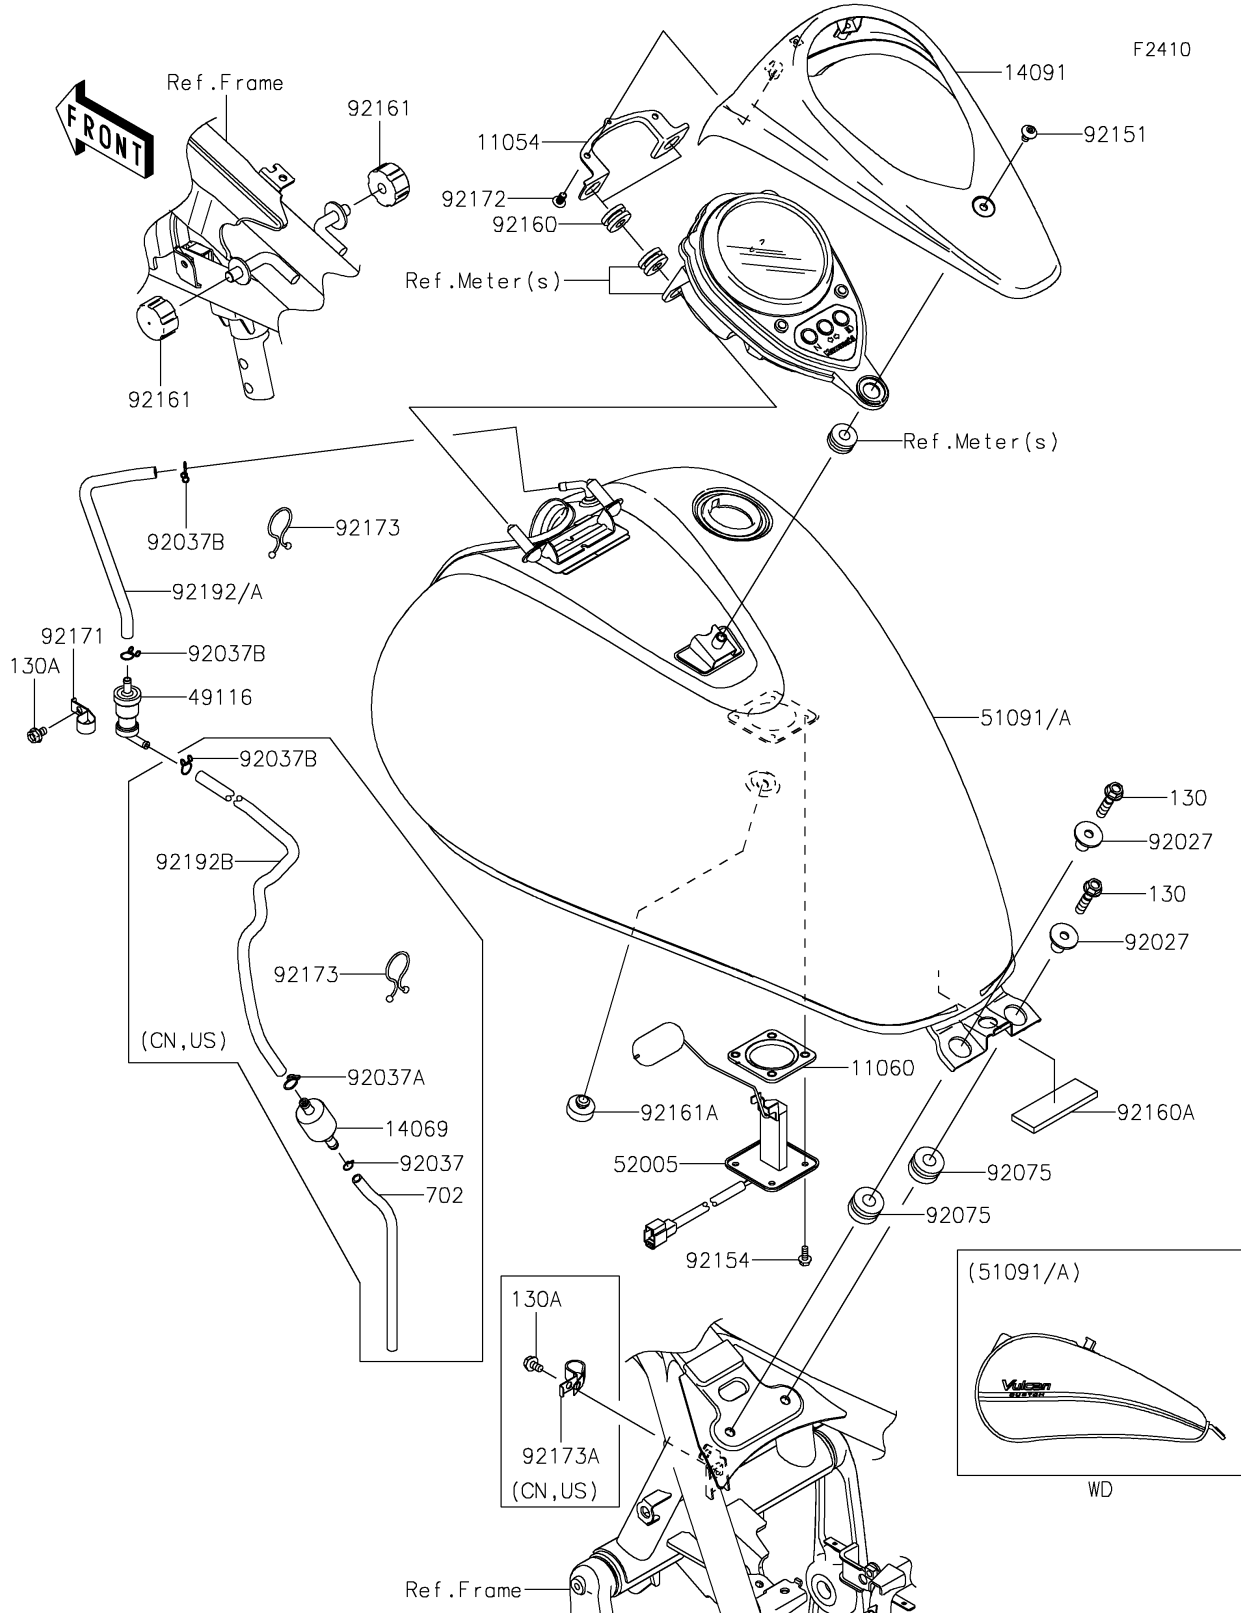

2021 VULCAN® 900 CUSTOM PARTS DIAGRAM

Fuel Tank

2021 VULCAN® 900 CUSTOM PARTS LIST

Fuel Tank

ITEM NAME	PART NUMBER	QUANTITY
BRACKET,METER,FR (Ref # 11054)	11054-0034	1
GASKET,FUEL GAUGE (Ref # 11060)	11060-1952	1
BREATHER,FUEL TANK (Ref # 14069)	14069-1004	1
COVER,METER,EBONY (Ref # 14091)	14091-1730-H8	1
VALVE-ASSY,CHECK (Ref # 49116)	49116-0014	1
TANK-COMP-FUEL,ORANGE+BLACK (Ref # 51091)	51091-5434-62N	1
TANK-COMP-FUEL,ORANGE+BLACK (Ref # 51091A)	51091-5435-62N	1
GAUGE,FUEL (Ref # 52005)	52005-0718	1
COLLAR,L=19.3 (Ref # 92027)	92027-1780	2
CLAMP,TUBE (Ref # 92037)	92037-010	1
CLAMP,HOSE (Ref # 92037A)	92037-1104	1
CLAMP,TUBE (Ref # 92037B)	92037-147	2
DAMPER (Ref # 92075)	92075-1736	2
BOLT,SOCKET,6X12 (Ref # 92151)	92151-1940	1
BOLT,FLANGED,5X12 (Ref # 92154)	92154-1856	4
DAMPER (Ref # 92160)	92160-1162	2
DAMPER (Ref # 92160A)	92160-1323	1
DAMPER,FUEL TANK (Ref # 92161)	92161-0293	2
DAMPER (Ref # 92161A)	92161-1065	1
CLAMP (Ref # 92171)	92171-0595	1
SCREW,TAPPING,5X14 (Ref # 92172)	92172-0006	2
CLAMP (Ref # 92173)	92173-0848	1
CLAMP (Ref # 92173A)	92173-0925	1
TUBE,BREATHER,L=220 (Ref # 92192)	92192-1107	1
TUBE,BREATHER,BLUE,L=220 (Ref # 92192A)	92192-1108	1
TUBE,5X10X500/350 (Ref # 92192B)	92192-1129	1
BOLT-FLANGED,8X30 (Ref # 130)	130BA0830	2
BOLT-FLANGED,6X10 (Ref # 130A)	130BB0610	1
TUBE-RUBBER,6X200 (Ref # 702)	702A06200	1