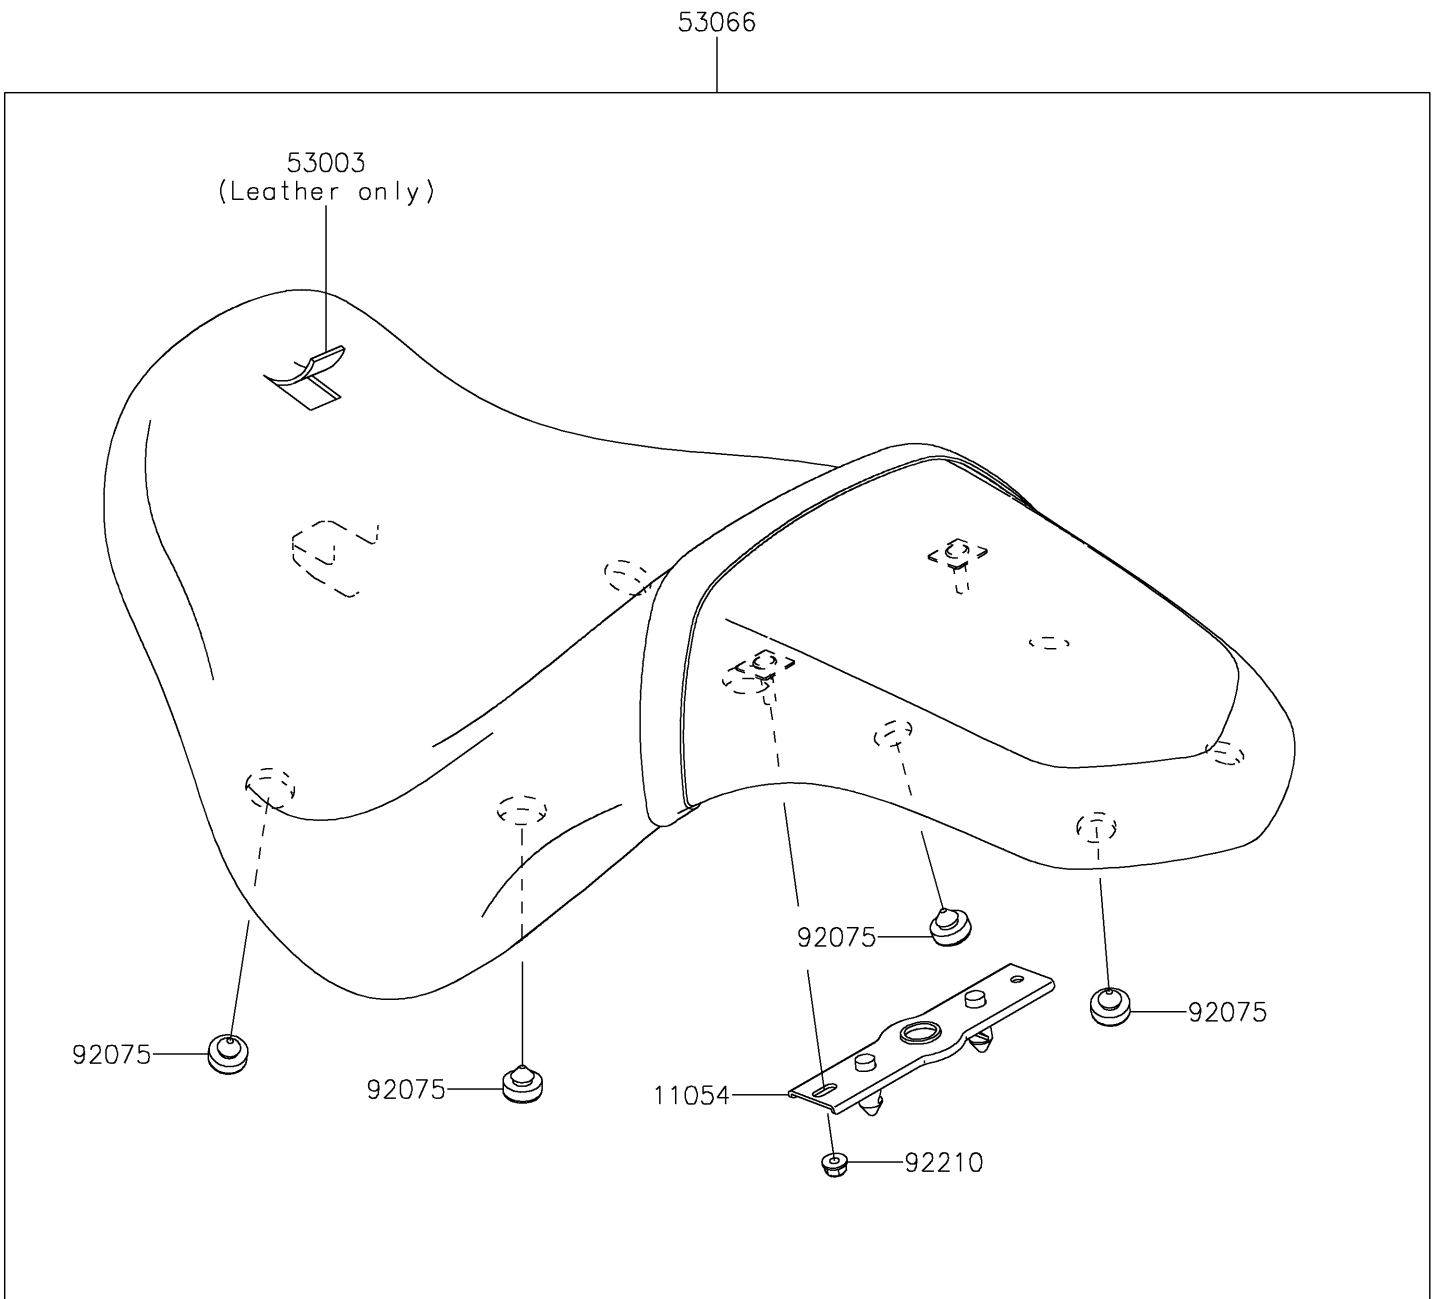

# 2021 VULCAN® 900 CUSTOM PARTS DIAGRAM

Seat

F2510

## 2021 VULCAN<sup>®</sup> 900 CUSTOM PARTS LIST

### Seat

| ITEM NAME                                 | PART NUMBER   | QUANTITY |
|---|---------------|----------|
| BRACKET,SEAT (Ref # 11054)                | 11054-0417    | 1        |
| LEATHER,SEAT,BLACK (Ref # 53003)          | 53003-0183-MA | 1        |
| SEAT-ASSY,DUAL,W/BAND,BLACK (Ref # 53066) | 53066-0264-MA | 1        |
| DAMPER,10X20X8 (Ref # 92075)              | 92075-1927    | 8        |
| NUT (Ref # 92210)                         | 92210-0401    | 2        |