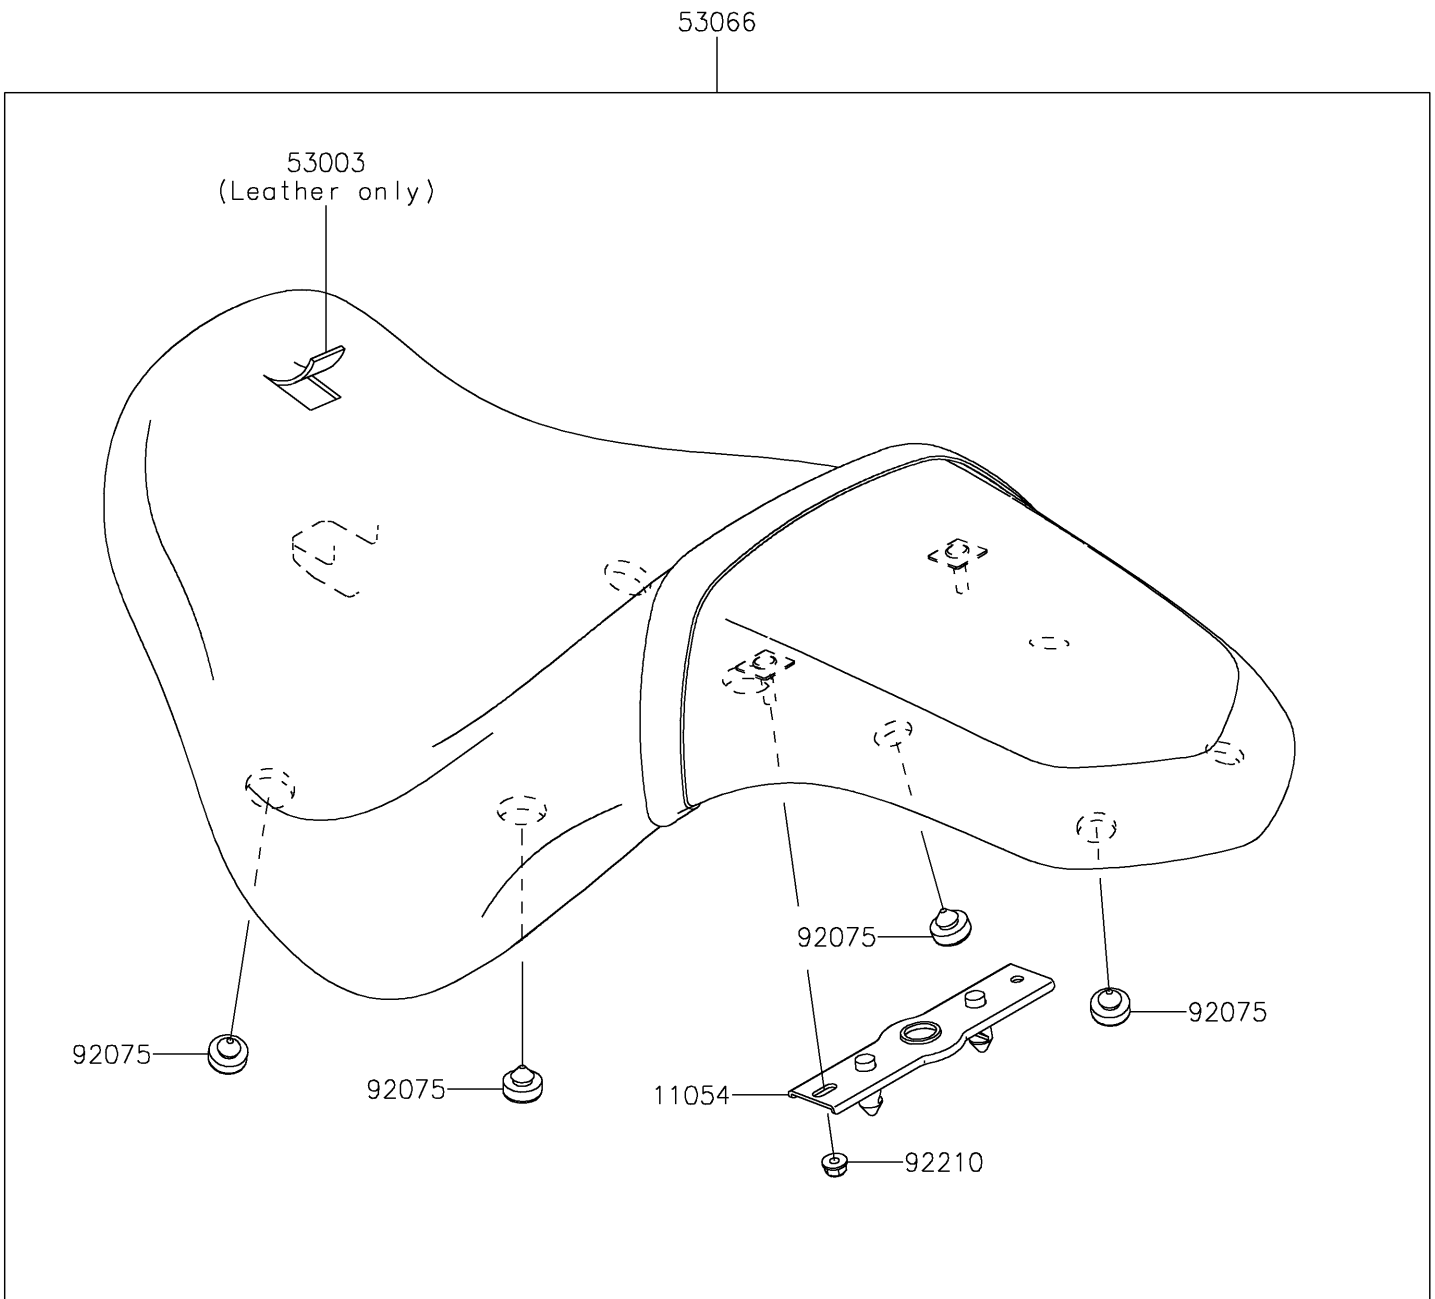

2021 VULCAN® 900 CUSTOM PARTS DIAGRAM

Seat

F2510

2021 VULCAN® 900 CUSTOM PARTS LIST

Seat

ITEM NAME	PART NUMBER	QUANTITY
BRACKET,SEAT (Ref # 11054)	11054-0417	1
LEATHER,SEAT,BLACK (Ref # 53003)	53003-0183-MA	1
SEAT-ASSY,DUAL,W/BAND,BLACK (Ref # 53066)	53066-0264-MA	1
DAMPER,10X20X8 (Ref # 92075)	92075-1927	8
NUT (Ref # 92210)	92210-0401	2