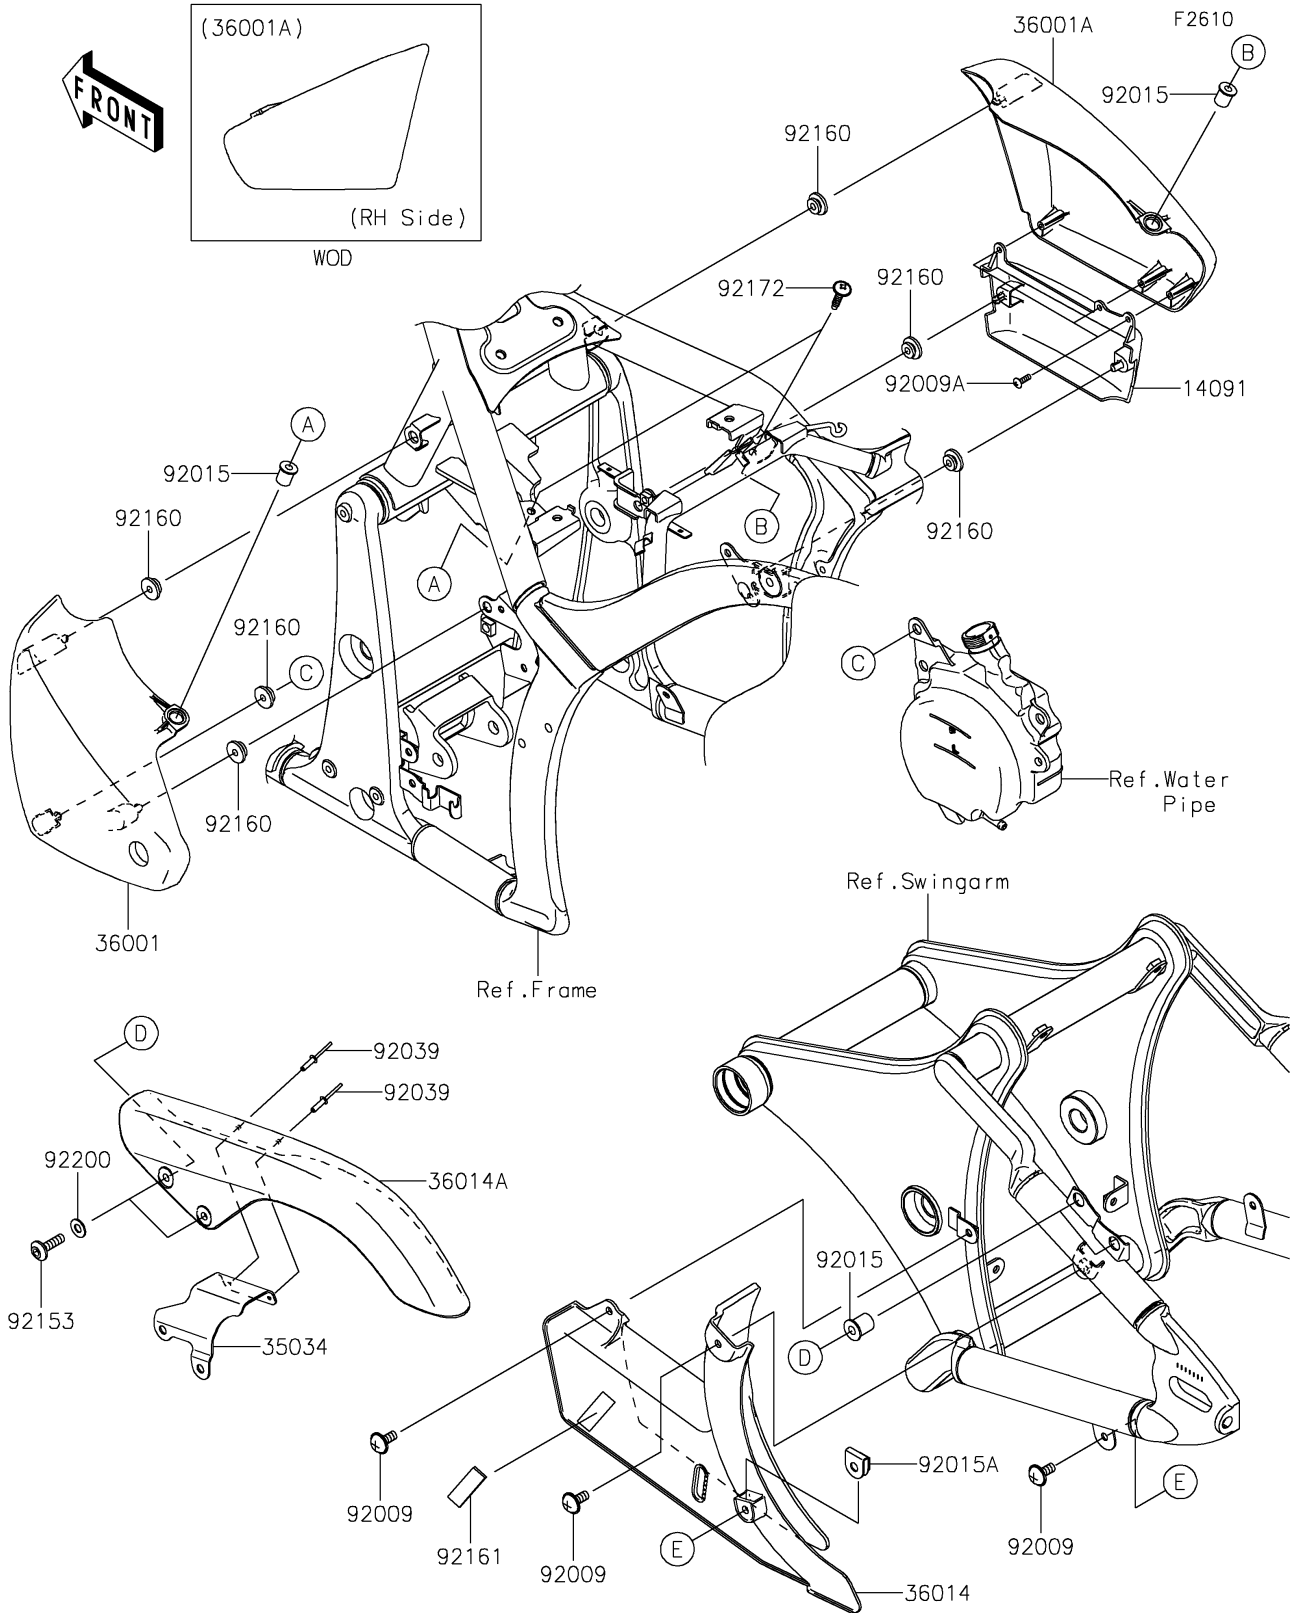

2021 VULCAN® 900 CUSTOM PARTS DIAGRAM

Side Covers/Chain Cover

2021 VULCAN® 900 CUSTOM PARTS LIST

Side Covers/Chain Cover

ITEM NAME	PART NUMBER	QUANTITY
COVER,SIDE COVER,RH (Ref # 14091)	14091-0641	1
REINFORCE (Ref # 35034)	35034-0082	1
COVER-SIDE,LH,EBONY (Ref # 36001)	36001-0081-H8	1
COVER-SIDE,RH,EBONY (Ref # 36001A)	36001-0082-H8	1
CASE-CHAIN,LWR (Ref # 36014)	36014-0031	1
CASE-CHAIN,UPP (Ref # 36014A)	36014-0052	1
SCREW,6X14 (Ref # 92009)	92009-1662	3
SCREW,TAPPING,4X14 (Ref # 92009A)	92009-1792	3
NUT (Ref # 92015)	92015-1700	4
NUT,CLIP,6MM (Ref # 92015A)	92015-1904	1
RIVET (Ref # 92039)	92039-1251	2
BOLT,SOCKET,6X22 (Ref # 92153)	92153-1356	2
DAMPER (Ref # 92160)	92160-1613	6
DAMPER (Ref # 92161)	92161-0124	1
SCREW,6X26 (Ref # 92172)	92172-0137	2
WASHER,6.5X14X1 (Ref # 92200)	92200-1388	2