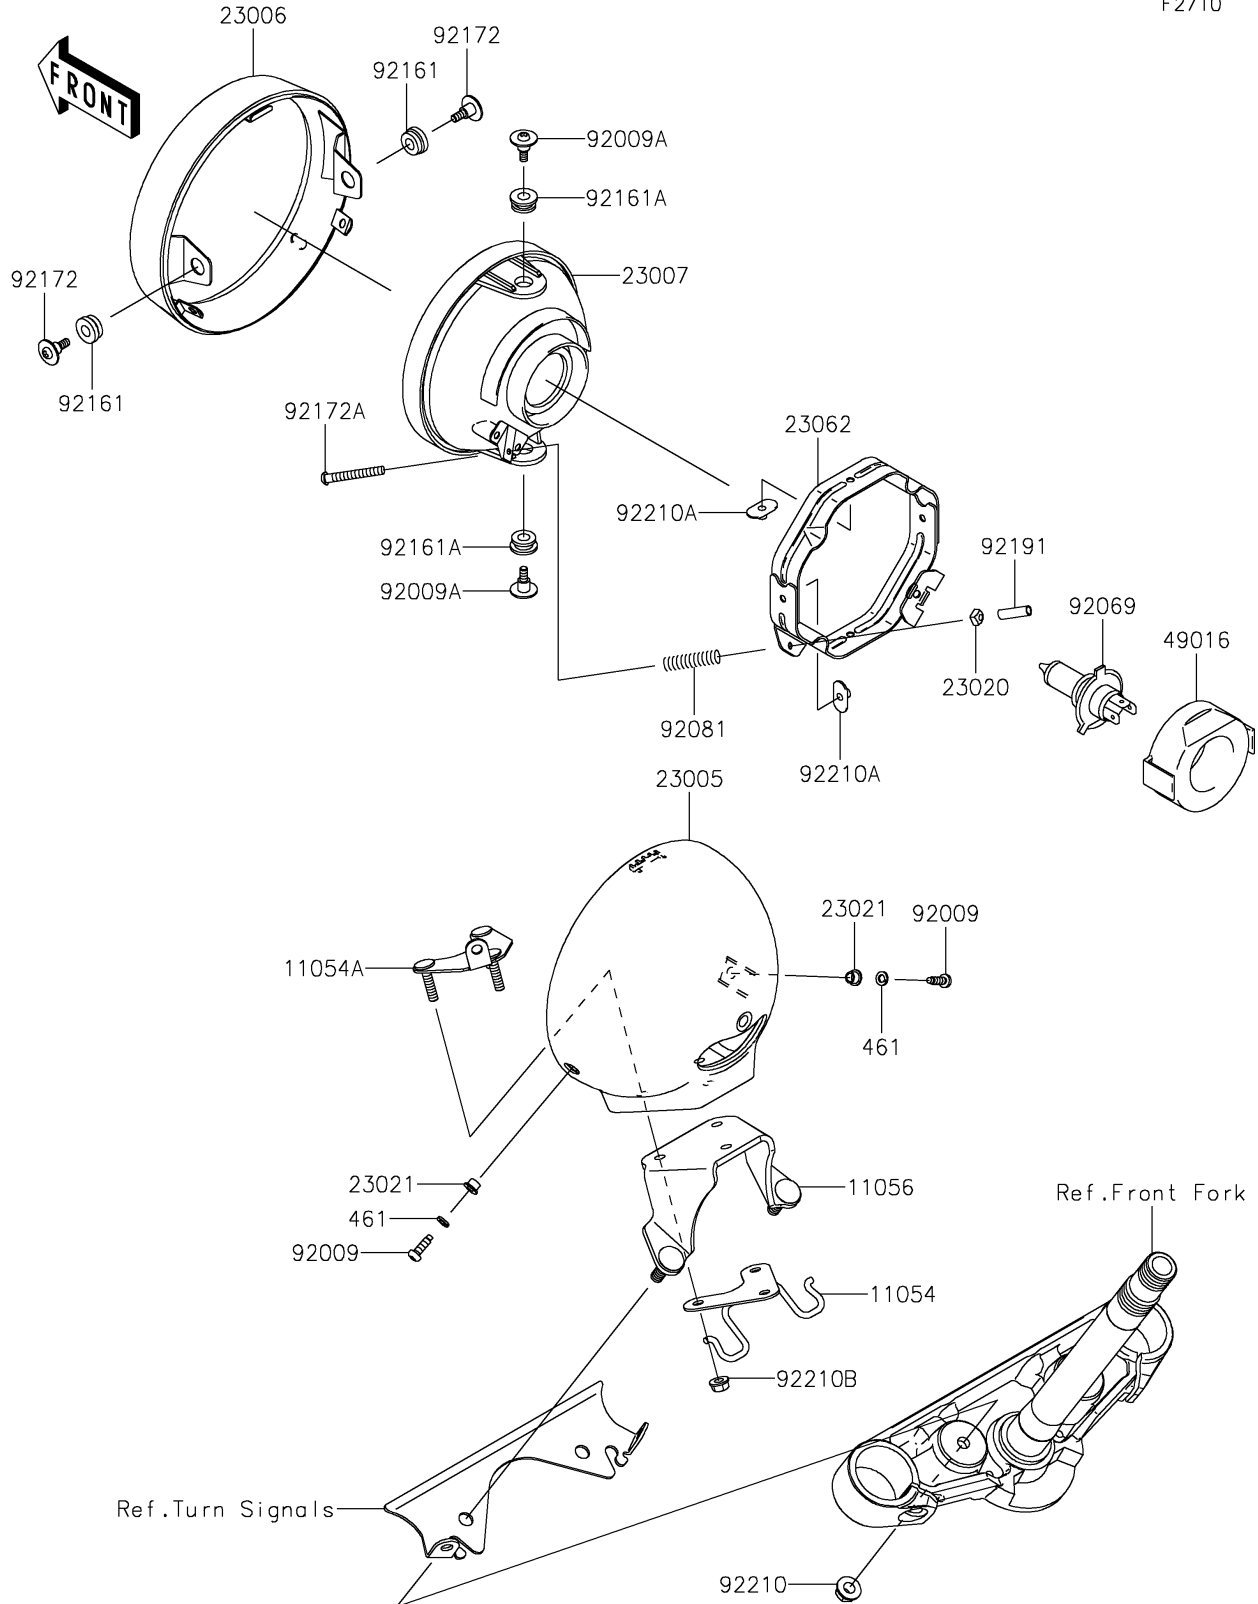

# 2021 VULCAN® 900 CUSTOM PARTS DIAGRAM

Headlight(s)

F2710

## 2021 VULCAN® 900 CUSTOM PARTS LIST

### Headlight(s)

ITEM NAME	PART NUMBER	QUANTITY
BRACKET,SIGNAL LAMP HARNESS (Ref # 11054)	11054-1173	1
BRACKET,HEAD LAMP (Ref # 11054A)	11054-1391	1
BRACKET,HEAD LAMP (Ref # 11056)	11056-0045	1
BODY-COMP-HEAD LAMP,EBONY (Ref # 23005)	23005-0036-H8	1
RIM-LAMP (Ref # 23006)	23006-0013	1
LENS-COMP,HEAD LAMP (Ref # 23007)	23007-0081	1
NUT,4MM,FOCUS ADJUST (Ref # 23020)	23020-018	2
WASHER (Ref # 23021)	23021-010	2
BRACKET-COMP,HEAD LAMP (Ref # 23062)	23062-0048	1
COVER-SEAL,HEAD LAMP SOCKET (Ref # 49016)	49016-1210	1
SCREW,5MM (Ref # 92009)	92009-1947	2
SCREW,5MM (Ref # 92009A)	92009-1956	2
BULB,12V 60/55W,H4 (Ref # 92069)	92069-0050	1
SPRING,FOCUS ADJUSTING (Ref # 92081)	92081-1701	2
DAMPER (Ref # 92161)	92161-1187	2
DAMPER (Ref # 92161A)	92161-1188	2
SCREW (Ref # 92172)	92172-0293	2
SCREW,FOCUS ADJUST,4X55 (Ref # 92172A)	92172-0294	2
TUBE,3.5X5.5X19 (Ref # 92191)	92191-1217	2
NUT,FLANGED,8MM (Ref # 92210)	92210-0004	2
NUT,5MM (Ref # 92210A)	92210-0364	4
NUT,FLANGED,6MM (Ref # 92210B)	92210-0368	3
WASHER-SPRING,5MM (Ref # 461)	461S0500	2