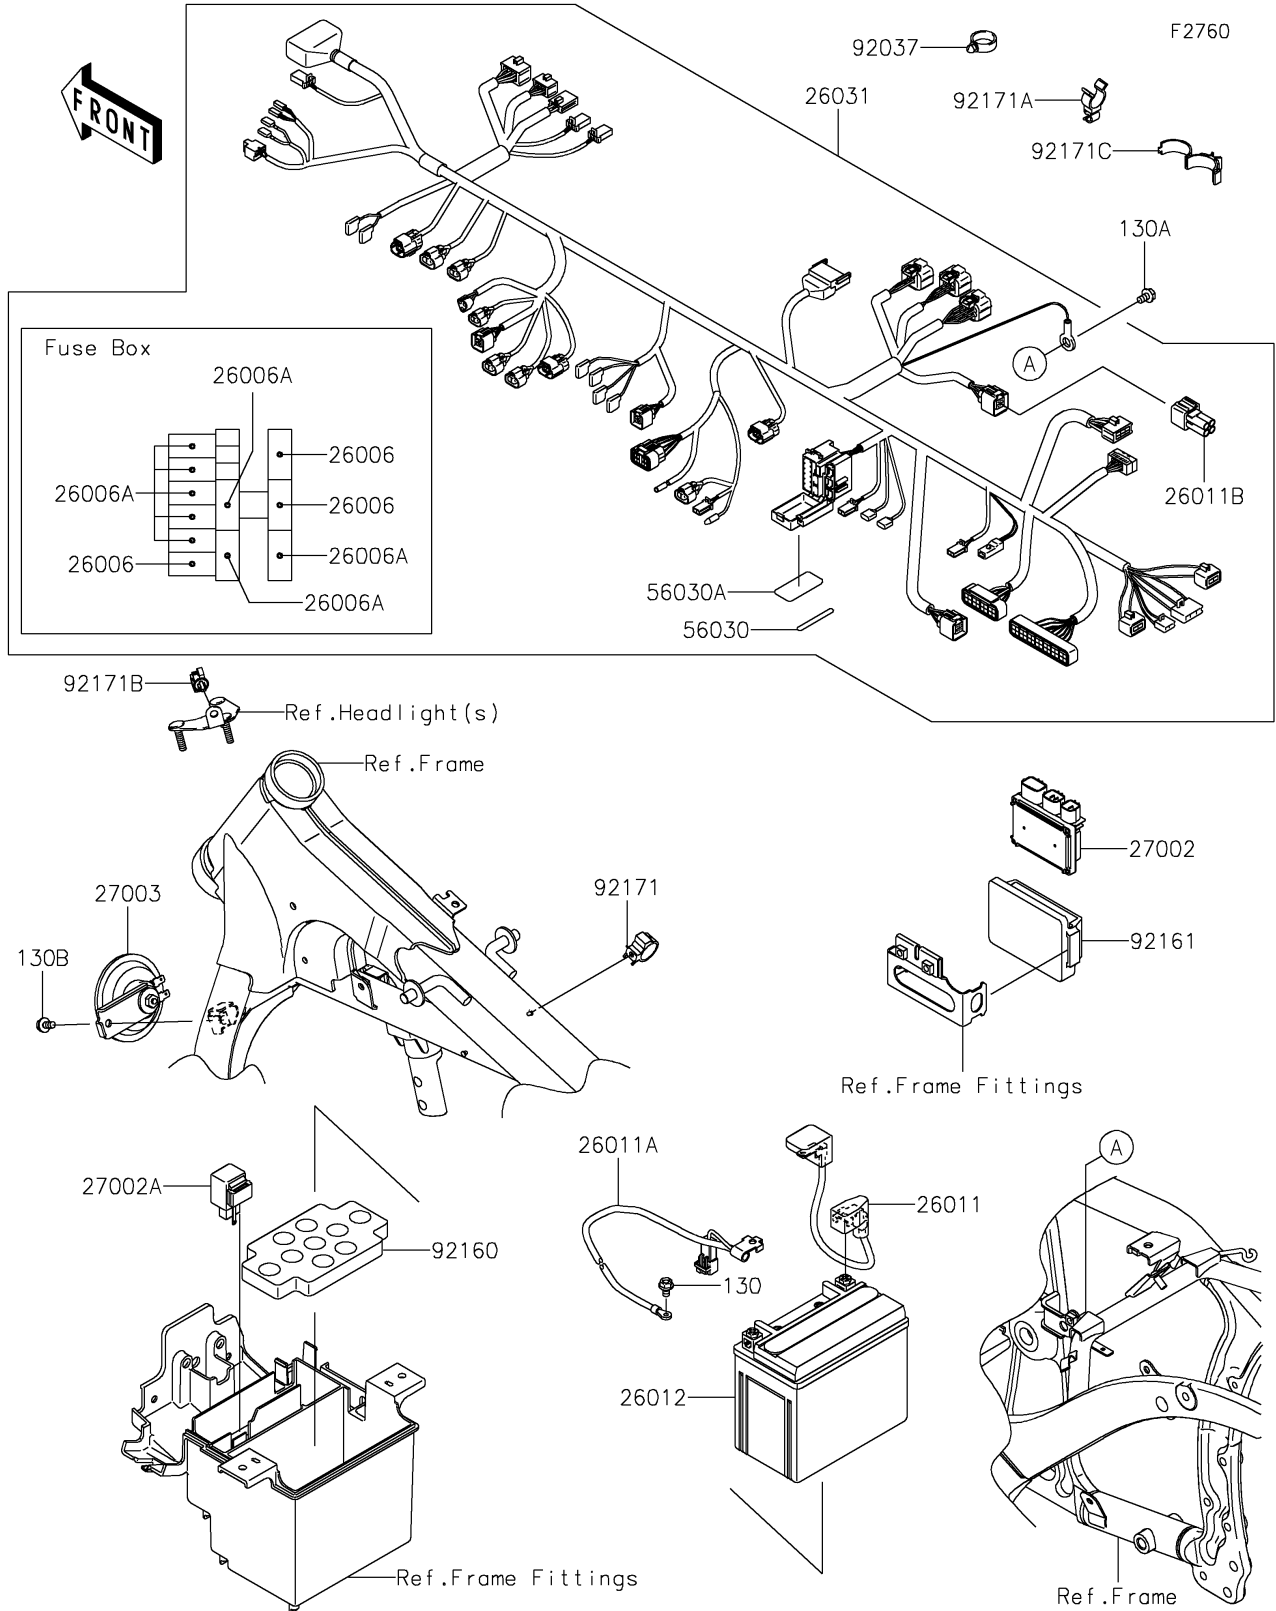

2021 Vulcan 900 Custom PARTS DIAGRAM

Chassis Electrical Equipment

2021 Vulcan 900 Custom PARTS LIST

Chassis Electrical Equipment

ITEM NAME	PART NUMBER	QUANTITY
-----------	-------------	----------