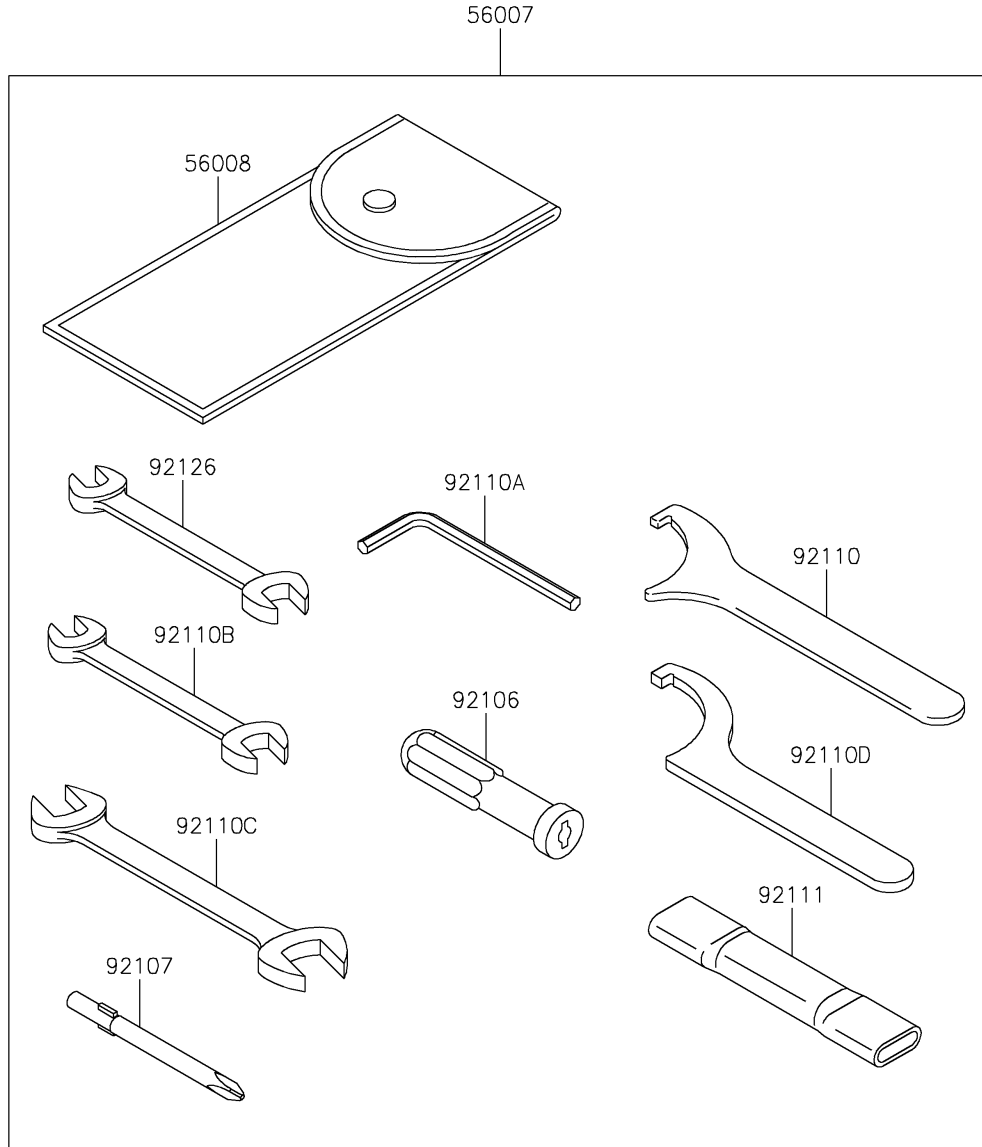

2021 Vulcan 900 Custom PARTS DIAGRAM

Owner's Tools

F2810

2021 Vulcan 900 Custom PARTS LIST

Owner's Tools

ITEM NAME	PART NUMBER	QUANTITY
-----------	-------------	----------