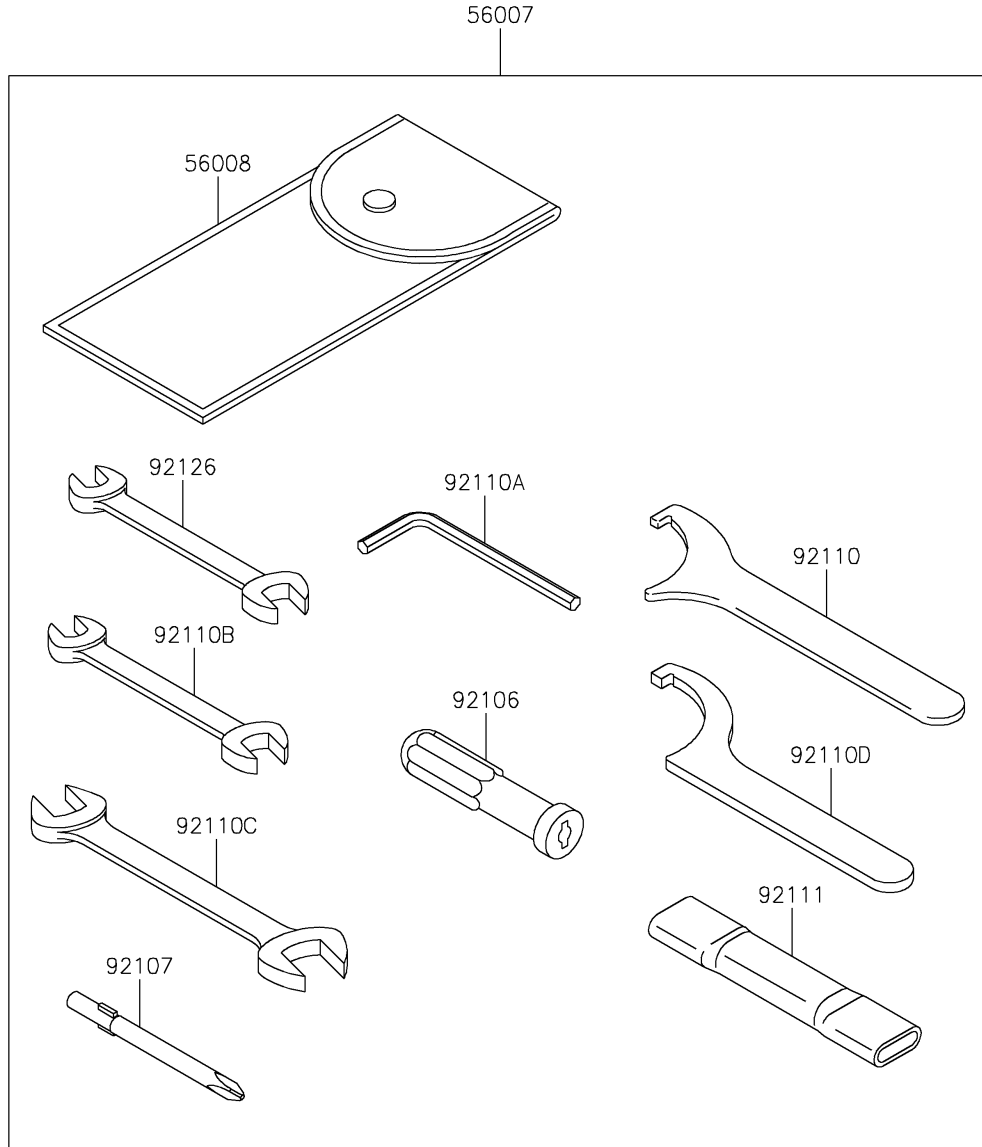

2021 VULCAN® 900 CUSTOM PARTS DIAGRAM

Owner's Tools

F2810

2021 VULCAN® 900 CUSTOM PARTS LIST

Owner's Tools

ITEM NAME	PART NUMBER	QUANTITY
TOOL-KIT (Ref # 56007)	56007-0095	1
BAG,TOOL (Ref # 56008)	56008-1075	1
GASKET-LIQUID,TB1211,WHITE (Ref # 56019)	56019-120	1
GASKET-LIQUID,TB1211F,CLEAR (Ref # 92104)	92104-0004	1
GASKET-LIQUID,TB1216B,BLACK (Ref # 92104A)	92104-1064	1
GRIP-SCREW DRIVER (Ref # 92106)	92106-1001	1
TOOL-DRIVER,#3PHILLIPS (Ref # 92107)	92107-005	1
TOOL-WRENCH,HOOK (Ref # 92110)	92110-0018	1
TOOL-WRENCH,ALLEN,5MM (Ref # 92110A)	92110-1015	1
TOOL-WRENCH,OPEN END,10X12 (Ref # 92110B)	92110-1152	1
TOOL-WRENCH,OPEN END,14X17 (Ref # 92110C)	92110-1153	1
TOOL-WRENCH,HOOK (Ref # 92110D)	92110-1173	1
TOOL-BAR,BOX END WRENCH (Ref # 92111)	92111-0002	1
TOOL-WRENCH,OPEN END,8X10 (Ref # 92126)	92126-004	1