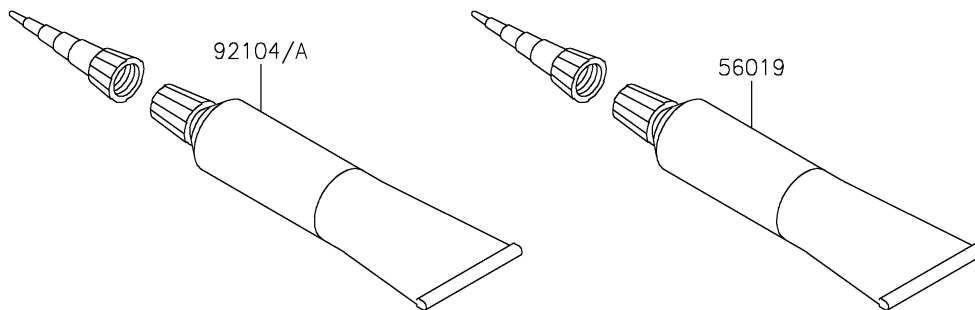

2021 VULCAN® 900 CUSTOM PARTS DIAGRAM

Owner's Tools

F2810

2021 VULCAN® 900 CUSTOM PARTS LIST

Owner's Tools

ITEM NAME	PART NUMBER	QUANTITY
TOOL-KIT (Ref # 56007)	56007-0095	1
BAG,TOOL (Ref # 56008)	56008-1075	1
GASKET-LIQUID,TB1211,WHITE (Ref # 56019)	56019-120	1
GASKET-LIQUID,TB1211F,CLEAR (Ref # 92104)	92104-0004	1
GASKET-LIQUID,TB1216B,BLACK (Ref # 92104A)	92104-1064	1
GRIP-SCREW DRIVER (Ref # 92106)	92106-1001	1
TOOL-DRIVER,#3PHILLIPS (Ref # 92107)	92107-005	1
TOOL-WRENCH,HOOK (Ref # 92110)	92110-0018	1
TOOL-WRENCH,ALLEN,5MM (Ref # 92110A)	92110-1015	1
TOOL-WRENCH,OPEN END,10X12 (Ref # 92110B)	92110-1152	1
TOOL-WRENCH,OPEN END,14X17 (Ref # 92110C)	92110-1153	1
TOOL-WRENCH,HOOK (Ref # 92110D)	92110-1173	1
TOOL-BAR,BOX END WRENCH (Ref # 92111)	92111-0002	1
TOOL-WRENCH,OPEN END,8X10 (Ref # 92126)	92126-004	1