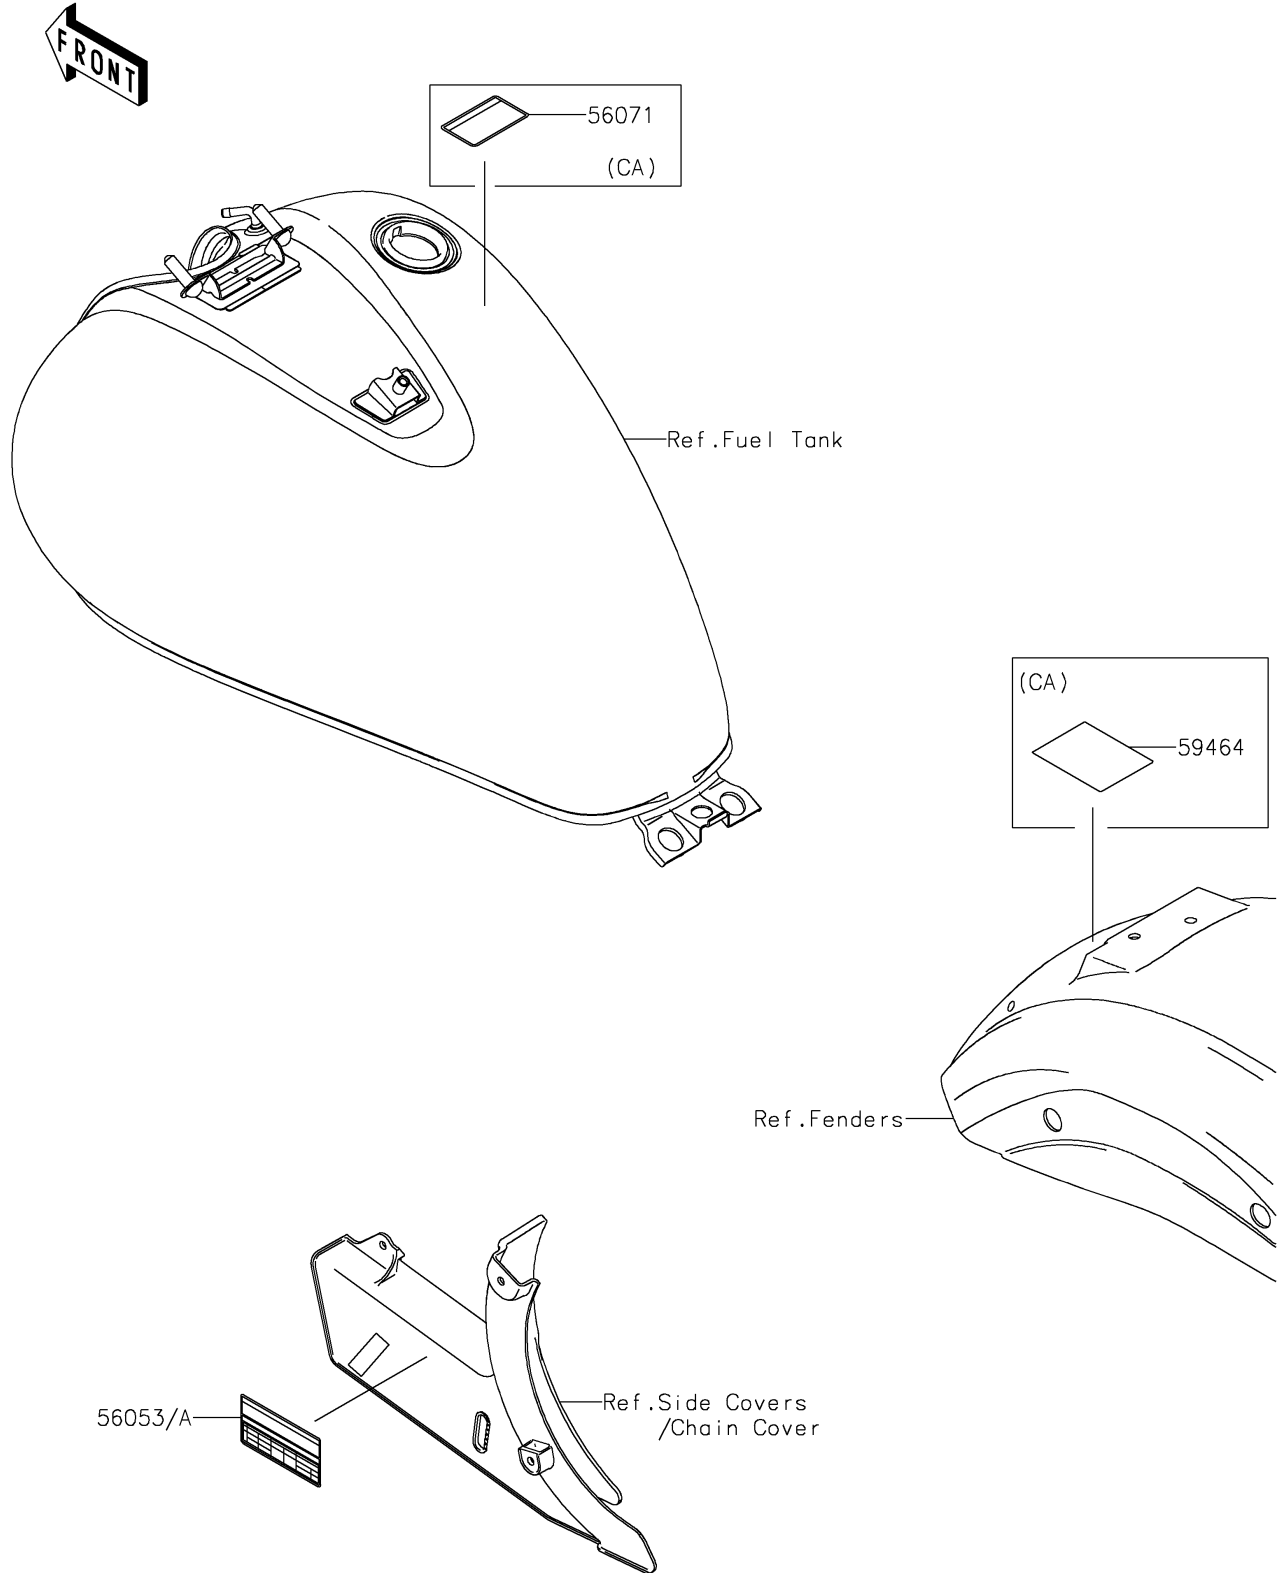

2021 VULCAN® 900 CUSTOM PARTS DIAGRAM

Labels

F2860

2021 VULCAN® 900 CUSTOM PARTS LIST

Labels

ITEM NAME	PART NUMBER	QUANTITY
LABEL-SPECIFICATION,TIRE&LOAD (Ref # 56053)	56053-1108	1
LABEL-SPECIFICATION,TIRE&LOAD (Ref # 56053A)	56053-1194	1
LABEL-WARNING,EVAPO (Ref # 56071)	56071-0158	1
LABEL-CERTIFICATION,EVAPO ROUT (Ref # 59464)	59464-0684	1