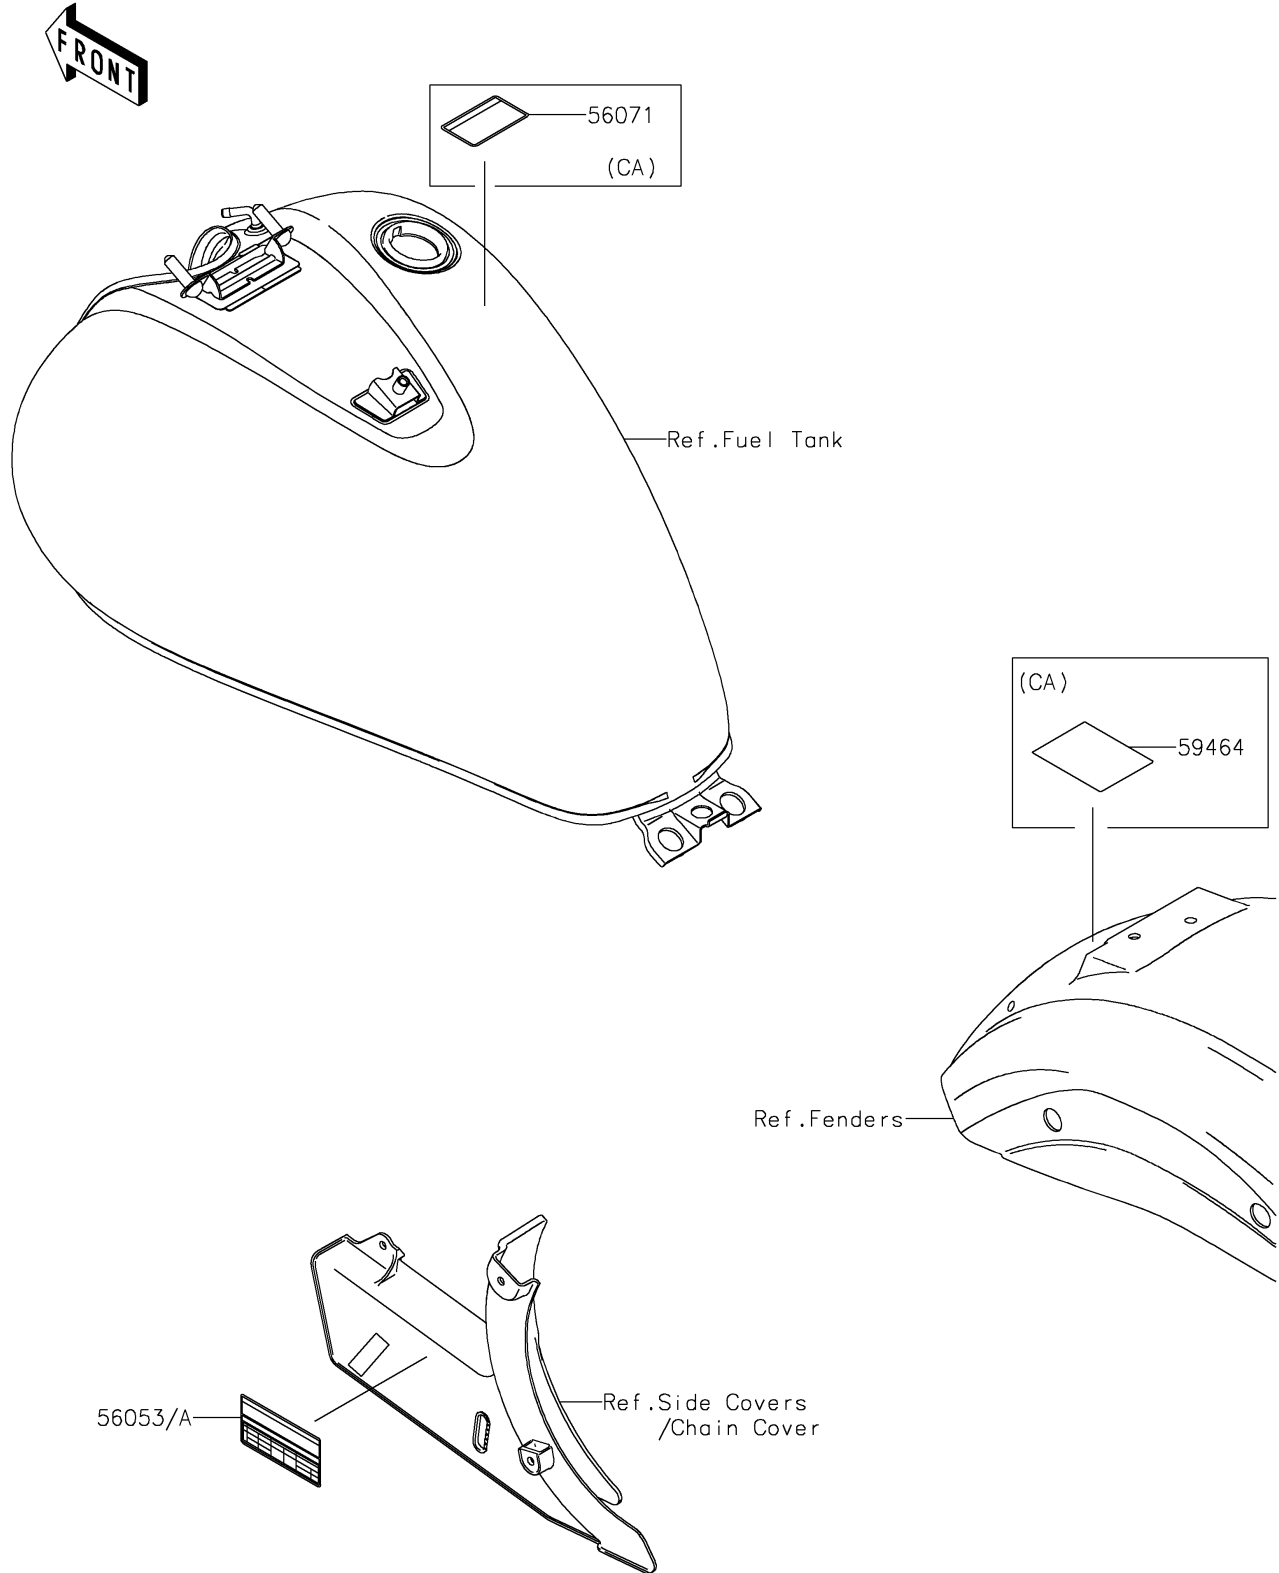

# 2021 VULCAN® 900 CUSTOM PARTS DIAGRAM

Labels

F2860

## 2021 VULCAN® 900 CUSTOM PARTS LIST

### Labels

ITEM NAME	PART NUMBER	QUANTITY
LABEL-SPECIFICATION,TIRE&LOAD (Ref # 56053)	56053-1108	1
LABEL-SPECIFICATION,TIRE&LOAD (Ref # 56053A)	56053-1194	1
LABEL-WARNING,EVAPO (Ref # 56071)	56071-0158	1
LABEL-CERTIFICATION,EVAPO ROUT (Ref # 59464)	59464-0684	1