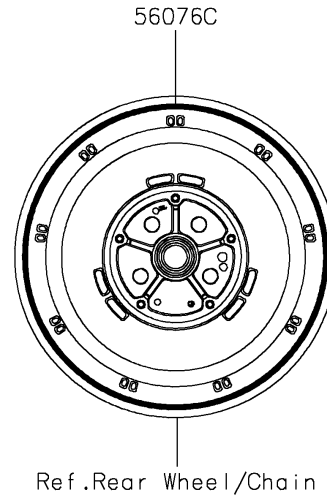

2021 VULCAN® 900 CUSTOM PARTS DIAGRAM

Decals

F2861

2021 VULCAN® 900 CUSTOM PARTS LIST

Decals

ITEM NAME	PART NUMBER	QUANTITY
MARK,SIDE COVER,KAWASAKI (Ref # 56050)	56050-1901	1
MARK,FUEL TANK,VULCAN (Ref # 56054)	56054-2856	2
PATTERN,FUEL TANK,LH (Ref # 56076)	56076-2050	1
PATTERN,FUEL TANK,RH (Ref # 56076A)	56076-2051	1
PATTERN,FR WHEEL,ORANGE,6X1728 (Ref # 56076B)	56076-2052	2
PATTERN,RR WHEEL,ORANGE,6X1222 (Ref # 56076C)	56076-2053	2
RIM STRIPE APPLICATOR (Ref # 57001)	57001-1752	AR