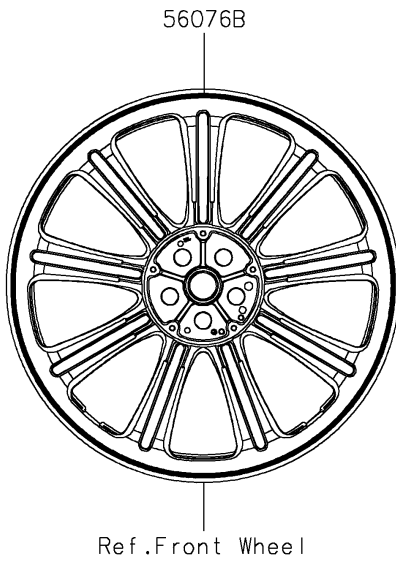

2021 VULCAN® 900 CUSTOM PARTS DIAGRAM

Decals

F2861

2021 VULCAN® 900 CUSTOM PARTS LIST

Decals

ITEM NAME	PART NUMBER	QUANTITY
MARK,SIDE COVER,KAWASAKI (Ref # 56050)	56050-1901	1
MARK,FUEL TANK,VULCAN (Ref # 56054)	56054-2856	2
PATTERN,FUEL TANK,LH (Ref # 56076)	56076-2050	1
PATTERN,FUEL TANK,RH (Ref # 56076A)	56076-2051	1
PATTERN,FR WHEEL,ORANGE,6X1728 (Ref # 56076B)	56076-2052	2
PATTERN,RR WHEEL,ORANGE,6X1222 (Ref # 56076C)	56076-2053	2
RIM STRIPE APPLICATOR (Ref # 57001)	57001-1752	AR