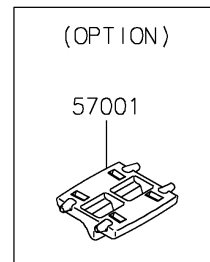

2021 VULCAN® 900 CUSTOM PARTS DIAGRAM

Decals

F2861

2021 VULCAN® 900 CUSTOM PARTS LIST

Decals

ITEM NAME	PART NUMBER	QUANTITY
MARK,SIDE COVER,KAWASAKI (Ref # 56050)	56050-1901	1
MARK,FUEL TANK,VULCAN (Ref # 56054)	56054-2856	2
PATTERN,FUEL TANK,LH (Ref # 56076)	56076-2050	1
PATTERN,FUEL TANK,RH (Ref # 56076A)	56076-2051	1
PATTERN,FR WHEEL,ORANGE,6X1728 (Ref # 56076B)	56076-2052	2
PATTERN,RR WHEEL,ORANGE,6X1222 (Ref # 56076C)	56076-2053	2
RIM STRIPE APPLICATOR (Ref # 57001)	57001-1752	AR