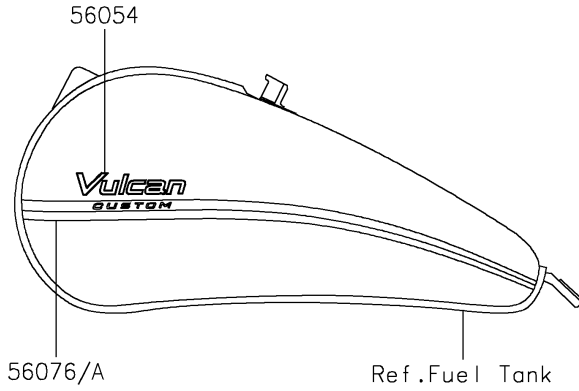

2021 VULCAN® 900 CUSTOM PARTS DIAGRAM

Decals

F2861

2021 VULCAN® 900 CUSTOM PARTS LIST

Decals

ITEM NAME	PART NUMBER	QUANTITY
MARK,SIDE COVER,KAWASAKI (Ref # 56050)	56050-1901	1
MARK,FUEL TANK,VULCAN (Ref # 56054)	56054-2856	2
PATTERN,FUEL TANK,LH (Ref # 56076)	56076-2050	1
PATTERN,FUEL TANK,RH (Ref # 56076A)	56076-2051	1
PATTERN,FR WHEEL,ORANGE,6X1728 (Ref # 56076B)	56076-2052	2
PATTERN,RR WHEEL,ORANGE,6X1222 (Ref # 56076C)	56076-2053	2
RIM STRIPE APPLICATOR (Ref # 57001)	57001-1752	AR