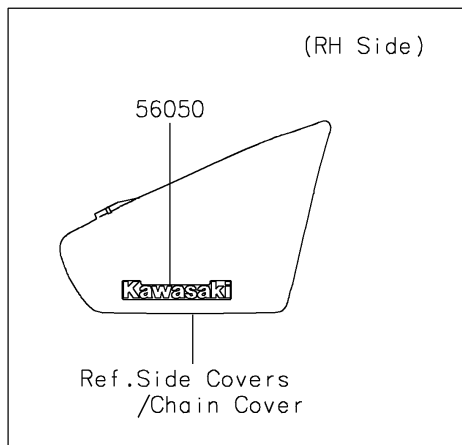

2021 VULCAN® 900 CUSTOM PARTS DIAGRAM

Decals

F2861

2021 VULCAN® 900 CUSTOM PARTS LIST

Decals

ITEM NAME	PART NUMBER	QUANTITY
MARK,SIDE COVER,KAWASAKI (Ref # 56050)	56050-1901	1
MARK,FUEL TANK,VULCAN (Ref # 56054)	56054-2856	2
PATTERN,FUEL TANK,LH (Ref # 56076)	56076-2050	1
PATTERN,FUEL TANK,RH (Ref # 56076A)	56076-2051	1
PATTERN,FR WHEEL,ORANGE,6X1728 (Ref # 56076B)	56076-2052	2
PATTERN,RR WHEEL,ORANGE,6X1222 (Ref # 56076C)	56076-2053	2
RIM STRIPE APPLICATOR (Ref # 57001)	57001-1752	AR