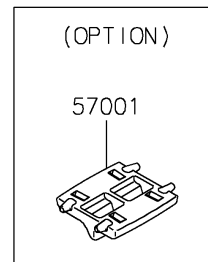

# 2021 Vulcan 900 Custom PARTS DIAGRAM

Decals

F2861

### Decals

ITEM NAME	PART NUMBER	QUANTITY
MARK,SIDE COVER,KAWASAKI (Ref # 56050)	56050-1901	1
MARK,FUEL TANK,VULCAN (Ref # 56054)	56054-2856	2
PATTERN,FUEL TANK,LH (Ref # 56076)	56076-2050	1
PATTERN,FUEL TANK,RH (Ref # 56076A)	56076-2051	1
PATTERN,FR WHEEL,ORANGE,6X1728 (Ref # 56076B)	56076-2052	2
PATTERN,RR WHEEL,ORANGE,6X1222 (Ref # 56076C)	56076-2053	2
RIM STRIPE APPLICATOR (Ref # 57001)	57001-1752	AR