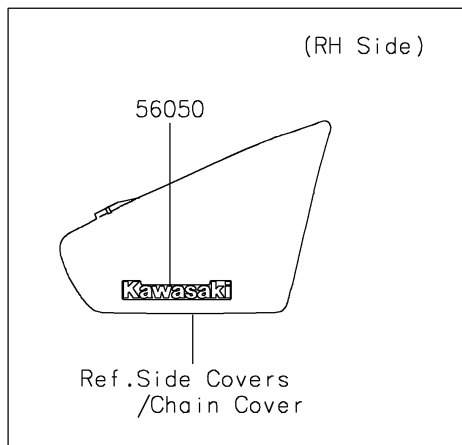

# 2021 Vulcan 900 Custom PARTS DIAGRAM

Decals

F2861

## 2021 Vulcan 900 Custom PARTS LIST

### Decals

ITEM NAME	PART NUMBER	QUANTITY
MARK,SIDE COVER,KAWASAKI (Ref # 56050)	56050-1901	1
MARK,FUEL TANK,VULCAN (Ref # 56054)	56054-2856	2
PATTERN,FUEL TANK,LH (Ref # 56076)	56076-2050	1
PATTERN,FUEL TANK,RH (Ref # 56076A)	56076-2051	1
PATTERN,FR WHEEL,ORANGE,6X1728 (Ref # 56076B)	56076-2052	2
PATTERN,RR WHEEL,ORANGE,6X1222 (Ref # 56076C)	56076-2053	2
RIM STRIPE APPLICATOR (Ref # 57001)	57001-1752	AR