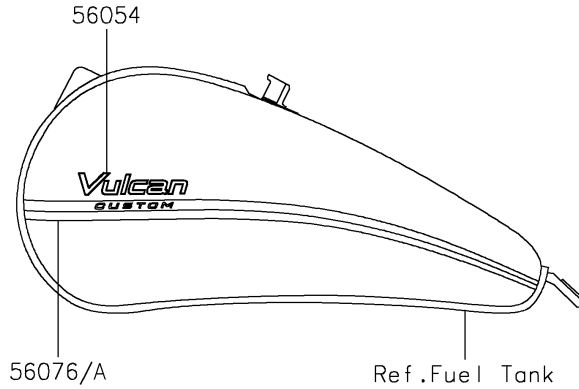

# 2021 Vulcan 900 Custom PARTS DIAGRAM

Decals

F2861

## 2021 Vulcan 900 Custom PARTS LIST

### Decals

ITEM NAME	PART NUMBER	QUANTITY
MARK,SIDE COVER,KAWASAKI (Ref # 56050)	56050-1901	1
MARK,FUEL TANK,VULCAN (Ref # 56054)	56054-2856	2
PATTERN,FUEL TANK,LH (Ref # 56076)	56076-2050	1
PATTERN,FUEL TANK,RH (Ref # 56076A)	56076-2051	1
PATTERN,FR WHEEL,ORANGE,6X1728 (Ref # 56076B)	56076-2052	2
PATTERN,RR WHEEL,ORANGE,6X1222 (Ref # 56076C)	56076-2053	2
RIM STRIPE APPLICATOR (Ref # 57001)	57001-1752	AR