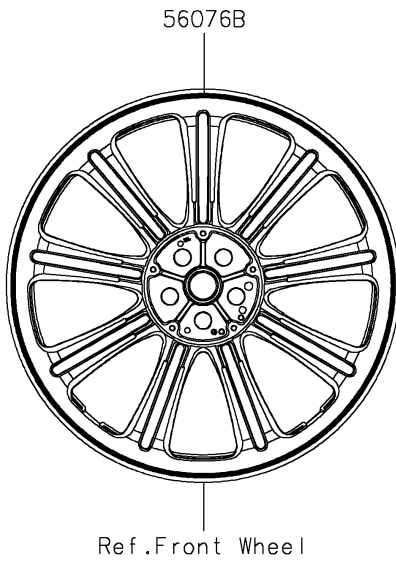

# 2021 Vulcan 900 Custom PARTS DIAGRAM

Decals

F2861

## 2021 Vulcan 900 Custom PARTS LIST

### Decals

ITEM NAME	PART NUMBER	QUANTITY
MARK,SIDE COVER,KAWASAKI (Ref # 56050)	56050-1901	1
MARK,FUEL TANK,VULCAN (Ref # 56054)	56054-2856	2
PATTERN,FUEL TANK,LH (Ref # 56076)	56076-2050	1
PATTERN,FUEL TANK,RH (Ref # 56076A)	56076-2051	1
PATTERN,FR WHEEL,ORANGE,6X1728 (Ref # 56076B)	56076-2052	2
PATTERN,RR WHEEL,ORANGE,6X1222 (Ref # 56076C)	56076-2053	2
RIM STRIPE APPLICATOR (Ref # 57001)	57001-1752	AR