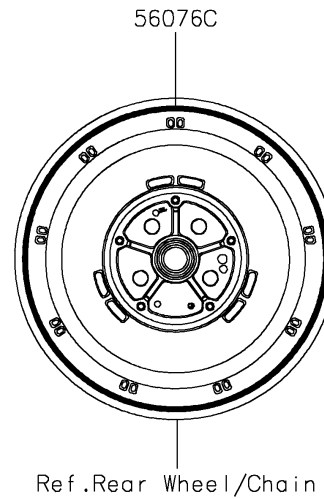

# 2021 Vulcan 900 Custom PARTS DIAGRAM

Decals

F2861

## 2021 Vulcan 900 Custom PARTS LIST

### Decals

ITEM NAME	PART NUMBER	QUANTITY
MARK,SIDE COVER,KAWASAKI (Ref # 56050)	56050-1901	1
MARK,FUEL TANK,VULCAN (Ref # 56054)	56054-2856	2
PATTERN,FUEL TANK,LH (Ref # 56076)	56076-2050	1
PATTERN,FUEL TANK,RH (Ref # 56076A)	56076-2051	1
PATTERN,FR WHEEL,ORANGE,6X1728 (Ref # 56076B)	56076-2052	2
PATTERN,RR WHEEL,ORANGE,6X1222 (Ref # 56076C)	56076-2053	2
RIM STRIPE APPLICATOR (Ref # 57001)	57001-1752	AR