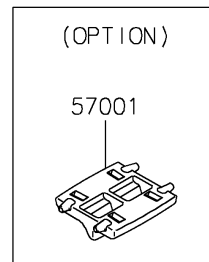

# 2021 VULCAN® 900 CUSTOM PARTS DIAGRAM

Decals

F2861

### Decals

ITEM NAME	PART NUMBER	QUANTITY
MARK,SIDE COVER,KAWASAKI (Ref # 56050)	56050-1901	1
MARK,FUEL TANK,VULCAN (Ref # 56054)	56054-2856	2
PATTERN,FUEL TANK,LH (Ref # 56076)	56076-2050	1
PATTERN,FUEL TANK,RH (Ref # 56076A)	56076-2051	1
PATTERN,FR WHEEL,ORANGE,6X1728 (Ref # 56076B)	56076-2052	2
PATTERN,RR WHEEL,ORANGE,6X1222 (Ref # 56076C)	56076-2053	2
RIM STRIPE APPLICATOR (Ref # 57001)	57001-1752	AR