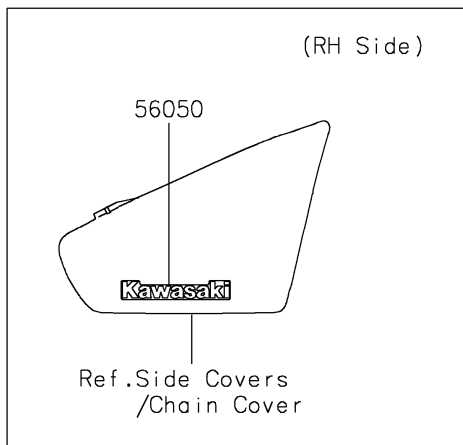

# 2021 VULCAN® 900 CUSTOM PARTS DIAGRAM

Decals

F2861

## 2021 VULCAN® 900 CUSTOM PARTS LIST

### Decals

ITEM NAME	PART NUMBER	QUANTITY
MARK,SIDE COVER,KAWASAKI (Ref # 56050)	56050-1901	1
MARK,FUEL TANK,VULCAN (Ref # 56054)	56054-2856	2
PATTERN,FUEL TANK,LH (Ref # 56076)	56076-2050	1
PATTERN,FUEL TANK,RH (Ref # 56076A)	56076-2051	1
PATTERN,FR WHEEL,ORANGE,6X1728 (Ref # 56076B)	56076-2052	2
PATTERN,RR WHEEL,ORANGE,6X1222 (Ref # 56076C)	56076-2053	2
RIM STRIPE APPLICATOR (Ref # 57001)	57001-1752	AR