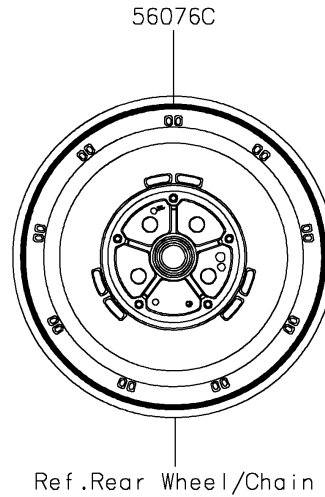

# 2021 VULCAN® 900 CUSTOM PARTS DIAGRAM

Decals

F2861

### Decals

ITEM NAME	PART NUMBER	QUANTITY
MARK,SIDE COVER,KAWASAKI (Ref # 56050)	56050-1901	1
MARK,FUEL TANK,VULCAN (Ref # 56054)	56054-2856	2
PATTERN,FUEL TANK,LH (Ref # 56076)	56076-2050	1
PATTERN,FUEL TANK,RH (Ref # 56076A)	56076-2051	1
PATTERN,FR WHEEL,ORANGE,6X1728 (Ref # 56076B)	56076-2052	2
PATTERN,RR WHEEL,ORANGE,6X1222 (Ref # 56076C)	56076-2053	2
RIM STRIPE APPLICATOR (Ref # 57001)	57001-1752	AR