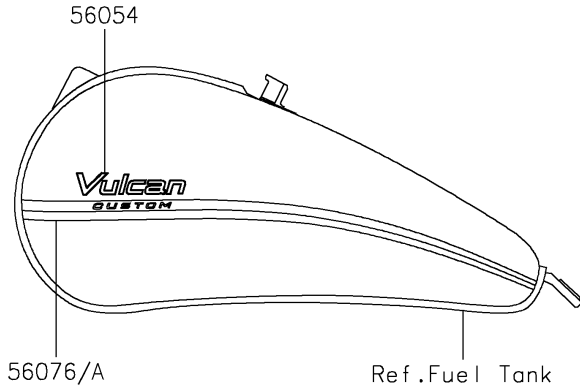

# 2021 VULCAN® 900 CUSTOM PARTS DIAGRAM

Decals

F2861

### Decals

ITEM NAME	PART NUMBER	QUANTITY
MARK,SIDE COVER,KAWASAKI (Ref # 56050)	56050-1901	1
MARK,FUEL TANK,VULCAN (Ref # 56054)	56054-2856	2
PATTERN,FUEL TANK,LH (Ref # 56076)	56076-2050	1
PATTERN,FUEL TANK,RH (Ref # 56076A)	56076-2051	1
PATTERN,FR WHEEL,ORANGE,6X1728 (Ref # 56076B)	56076-2052	2
PATTERN,RR WHEEL,ORANGE,6X1222 (Ref # 56076C)	56076-2053	2
RIM STRIPE APPLICATOR (Ref # 57001)	57001-1752	AR