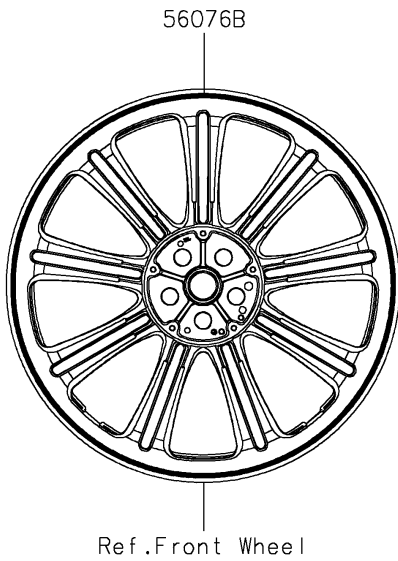

# 2021 VULCAN® 900 CUSTOM PARTS DIAGRAM

Decals

F2861

## 2021 VULCAN® 900 CUSTOM PARTS LIST

### Decals

ITEM NAME	PART NUMBER	QUANTITY
MARK,SIDE COVER,KAWASAKI (Ref # 56050)	56050-1901	1
MARK,FUEL TANK,VULCAN (Ref # 56054)	56054-2856	2
PATTERN,FUEL TANK,LH (Ref # 56076)	56076-2050	1
PATTERN,FUEL TANK,RH (Ref # 56076A)	56076-2051	1
PATTERN,FR WHEEL,ORANGE,6X1728 (Ref # 56076B)	56076-2052	2
PATTERN,RR WHEEL,ORANGE,6X1222 (Ref # 56076C)	56076-2053	2
RIM STRIPE APPLICATOR (Ref # 57001)	57001-1752	AR