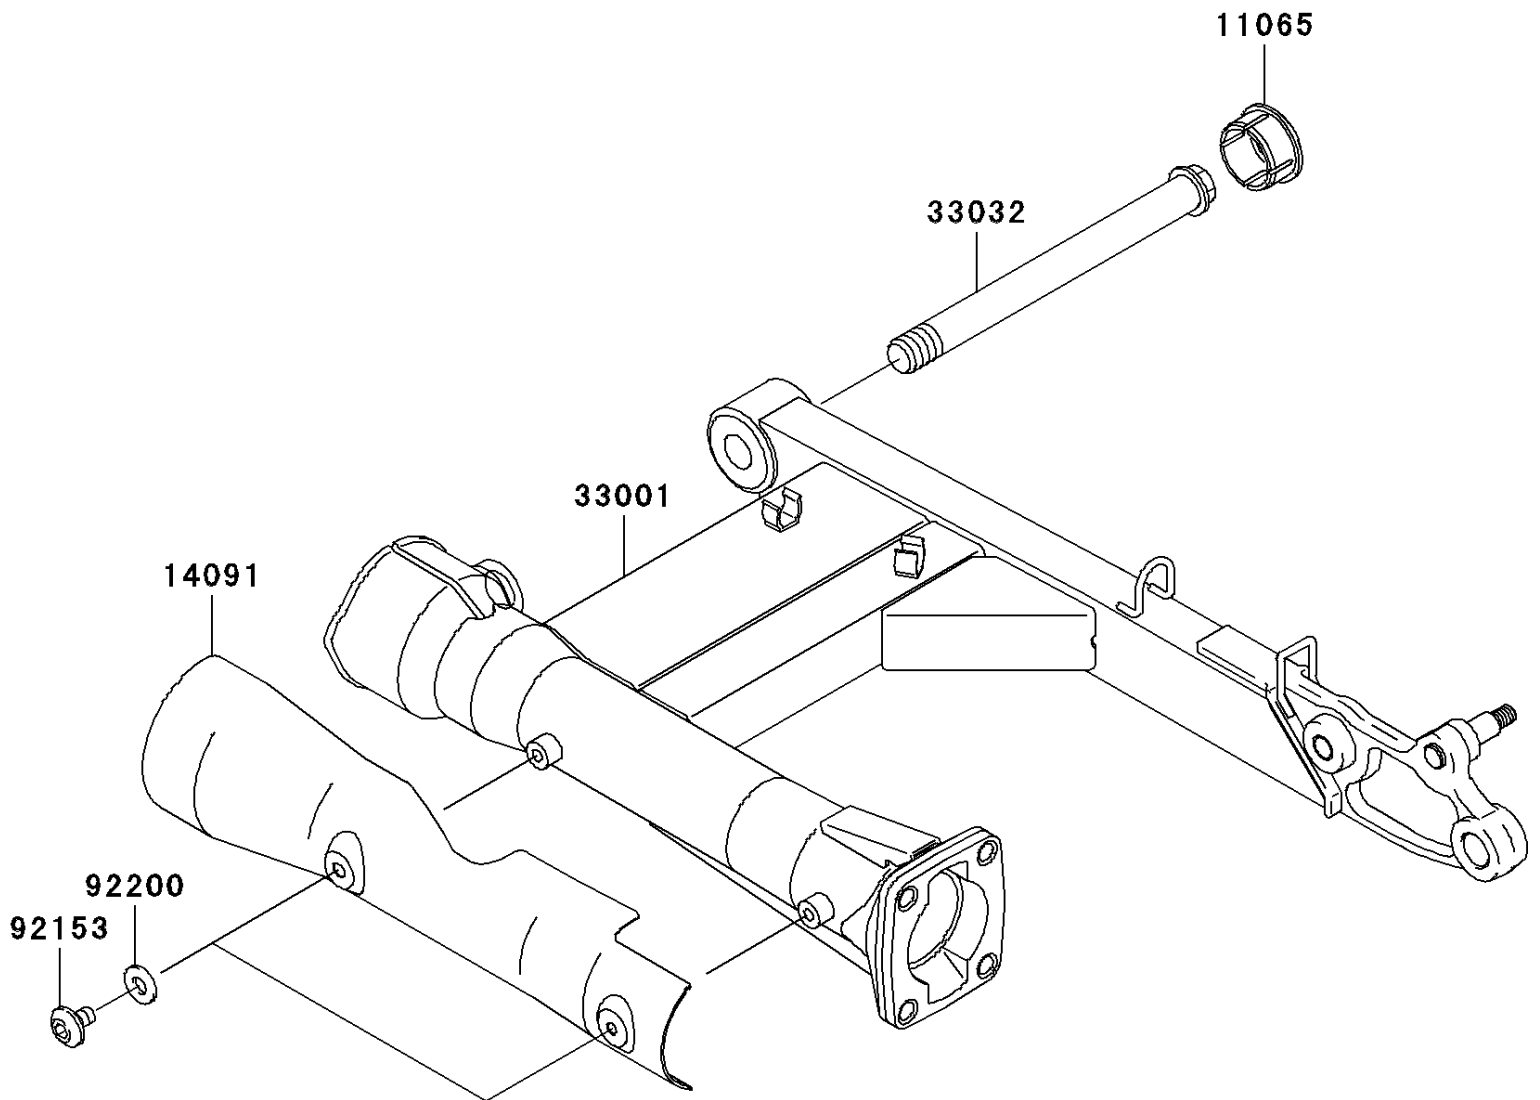

2006 Vulcan 1600 Mean Streak PARTS DIAGRAM

Swingarm

F2141

2006 Vulcan 1600 Mean Streak PARTS LIST

Swingarm

ITEM NAME	PART NUMBER	QUANTITY
CAP,SWING ARM (Ref # 11065)	11065-1259	1
COVER,SWING ARM,P.RED (Ref # 14091)	14091-0517-796	1
ARM-COMP-SWING,P.RED (Ref # 33001)	33001-0075-796	1
SHAFT-SWING ARM (Ref # 33032)	33032-1181	1
BOLT,SOCKET,6X10 (Ref # 92153)	92153-0411	2
WASHER,6.5X14.5X1.5 (Ref # 92200)	92200-3775	2