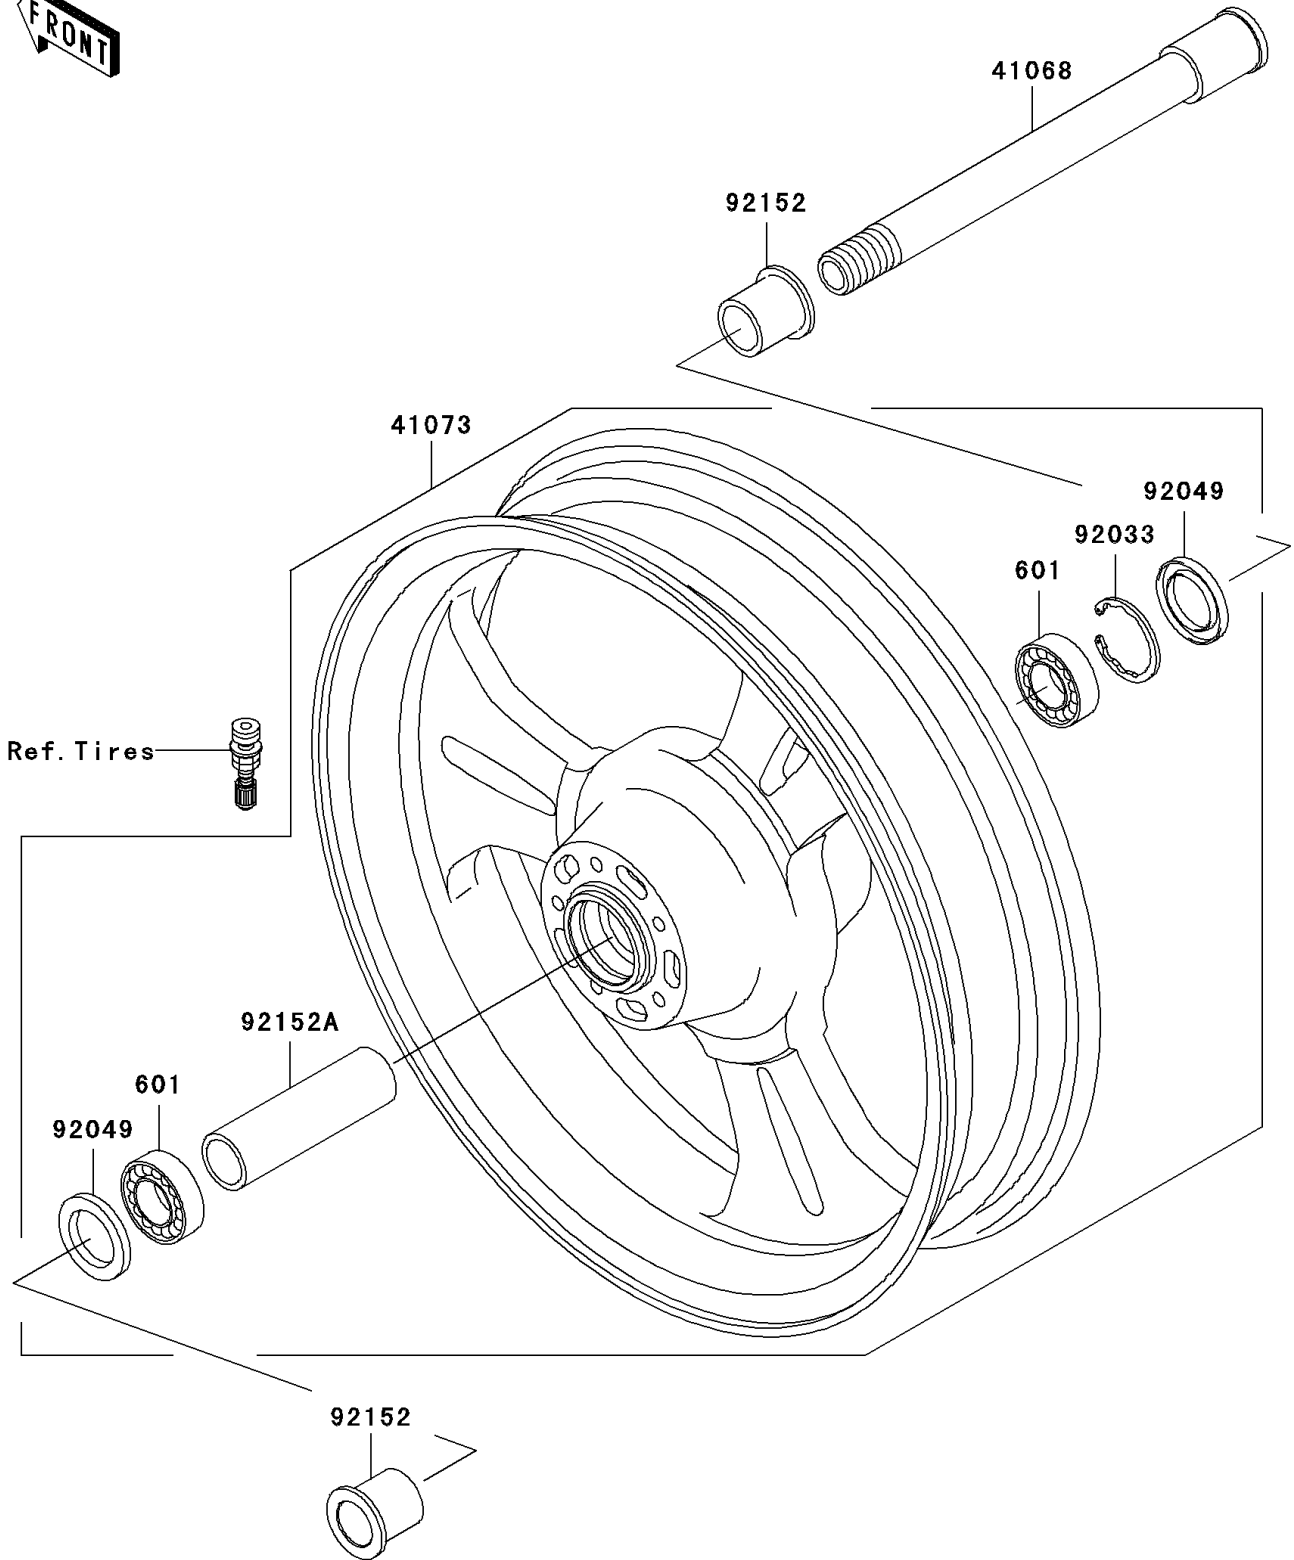

2006 Vulcan 1600 Mean Streak PARTS DIAGRAM

Front Wheel

F2230

2006 Vulcan 1600 Mean Streak PARTS LIST

Front Wheel

| ITEM NAME | PART NUMBER | QUANTITY |
|---------------------------------------|---------------|----------|
| BEARING-BALL,#6005UU (Ref # 601) | 601B6005UU | 2 |
| AXLE,FR (Ref # 41068) | 41068-1458 | 1 |
| WHEEL-ASSY,FR,BLACK (Ref # 41073) | 41073-0041-R2 | 1 |
| RING-SNAP,47MM (Ref # 92033) | 92033-1042 | 1 |
| SEAL-OIL,BJN-C2 32X47X5 (Ref # 92049) | 92049-0050 | 2 |
| COLLAR,FR AXLE,L=34 (Ref # 92152) | 92152-0178 | 2 |
| COLLAR,FR HUB,L=109 (Ref # 92152A) | 92152-1308 | 1 |