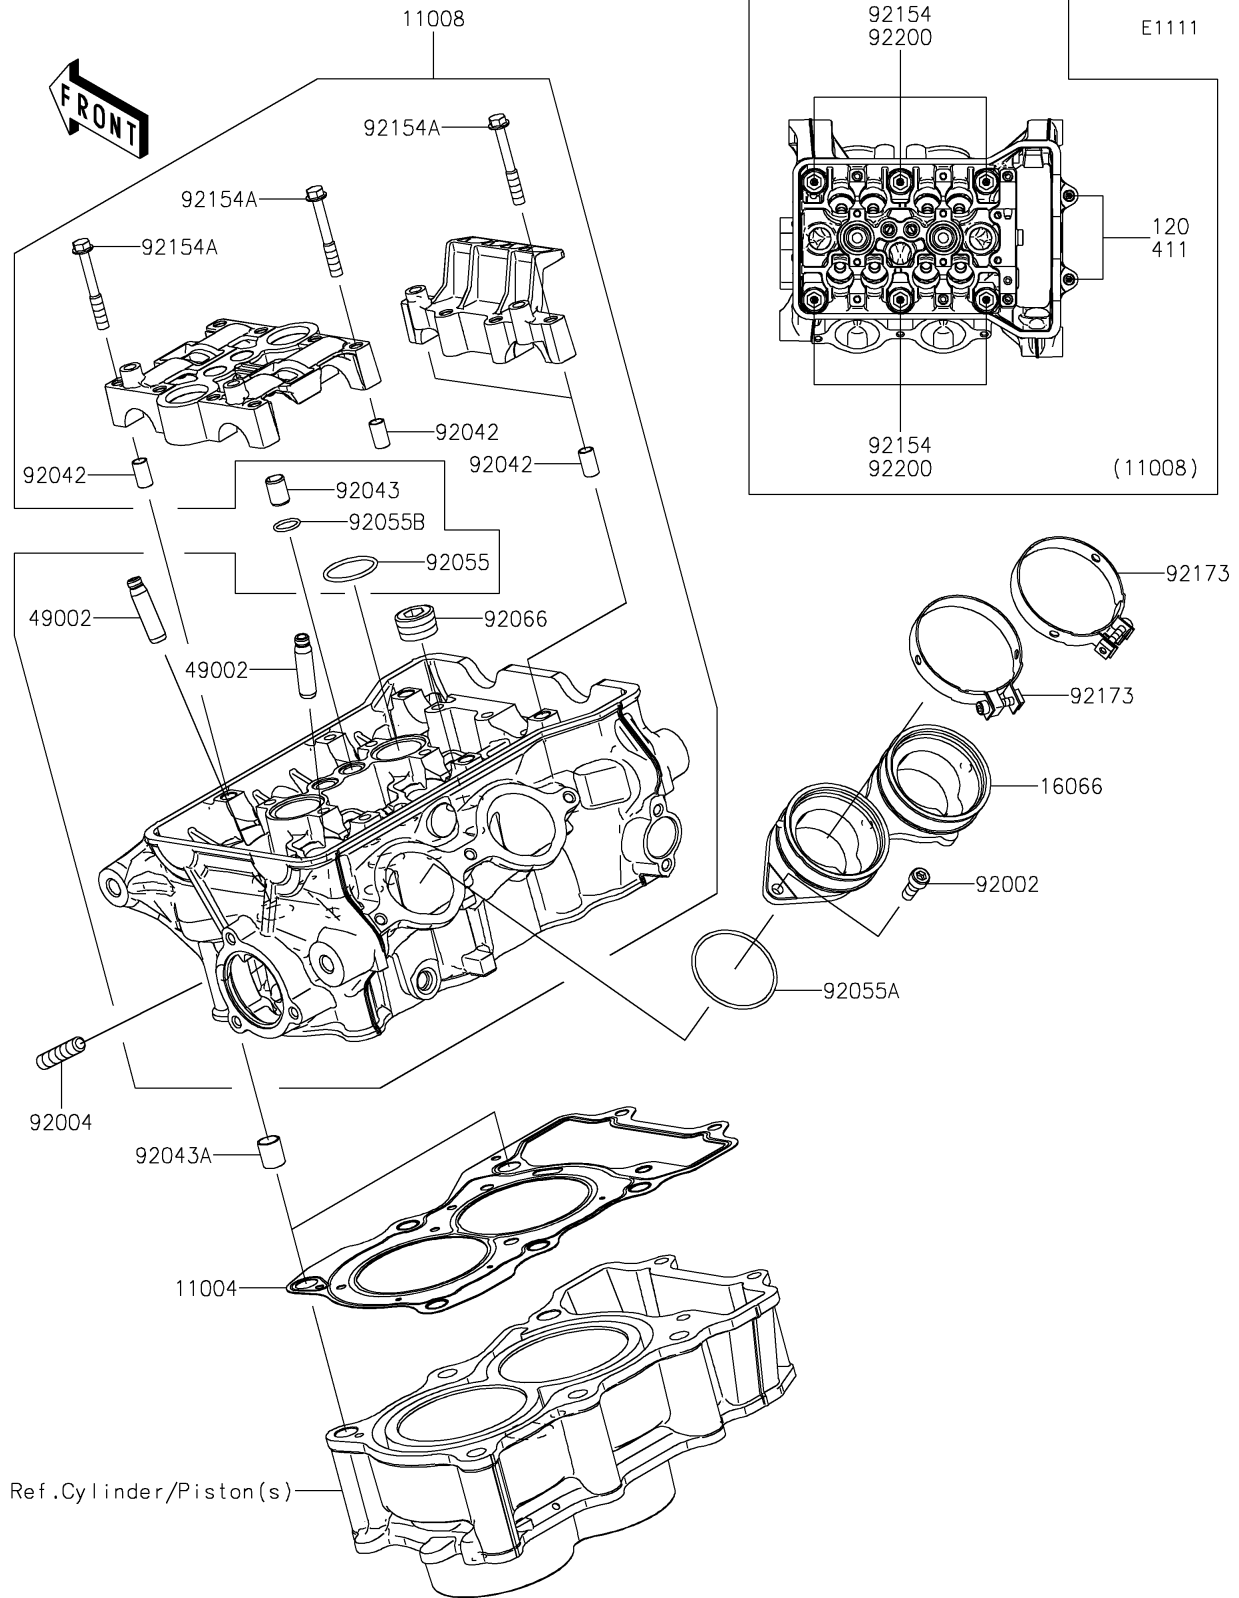

2022 NINJA® 400 PARTS DIAGRAM

Cylinder Head

2022 NINJA® 400 PARTS LIST

Cylinder Head

| ITEM NAME | PART NUMBER | QUANTITY |
|------------------------------------|-------------|----------|
| GASKET-HEAD (Ref # 11004) | 11004-0774 | 1 |
| HEAD-COMP-CYLINDER (Ref # 11008) | 11008-0967 | 1 |
| HOLDER-THROTTLE BODY (Ref # 16066) | 16066-0007 | 1 |
| GUIDE-VALVE (Ref # 49002) | 49002-0009 | 8 |
| BOLT,6X16 (Ref # 92002) | 92002-1143 | 3 |
| STUD,8X25 (Ref # 92004) | 92004-0731 | 4 |
| PIN,DOWEL,6.3X8X14 (Ref # 92042) | 92042-007 | 4 |
| PIN,8.2X10X14 (Ref # 92043) | 92043-1264 | 2 |
| PIN,10.1X12X14 (Ref # 92043A) | 92043-4009 | 2 |
| RING-O,25.5X2 (Ref # 92055) | 92055-0074 | 2 |
| RING-O,44.5X1.9 (Ref # 92055A) | 92055-0890 | 2 |
| RING-O,13.5X1.5 (Ref # 92055B) | 92055-0944 | 2 |
| PLUG,PT1/2X12.5 (Ref # 92066) | 92066-0002 | 3 |
| BOLT,FLANGED,9X138 (Ref # 92154) | 92154-2732 | 6 |
| BOLT,FLANGED,6X45 (Ref # 92154A) | 92154-3737 | 12 |
| CLAMP,58MM (Ref # 92173) | 92173-0927 | 2 |
| WASHER,10.5X19X2.3 (Ref # 92200) | 92200-0363 | 6 |
| BOLT-SOCKET,6X90 (Ref # 120) | 120CC0690 | 2 |
| WASHER-PLAIN,6MM (Ref # 411) | 411AA0600 | 2 |