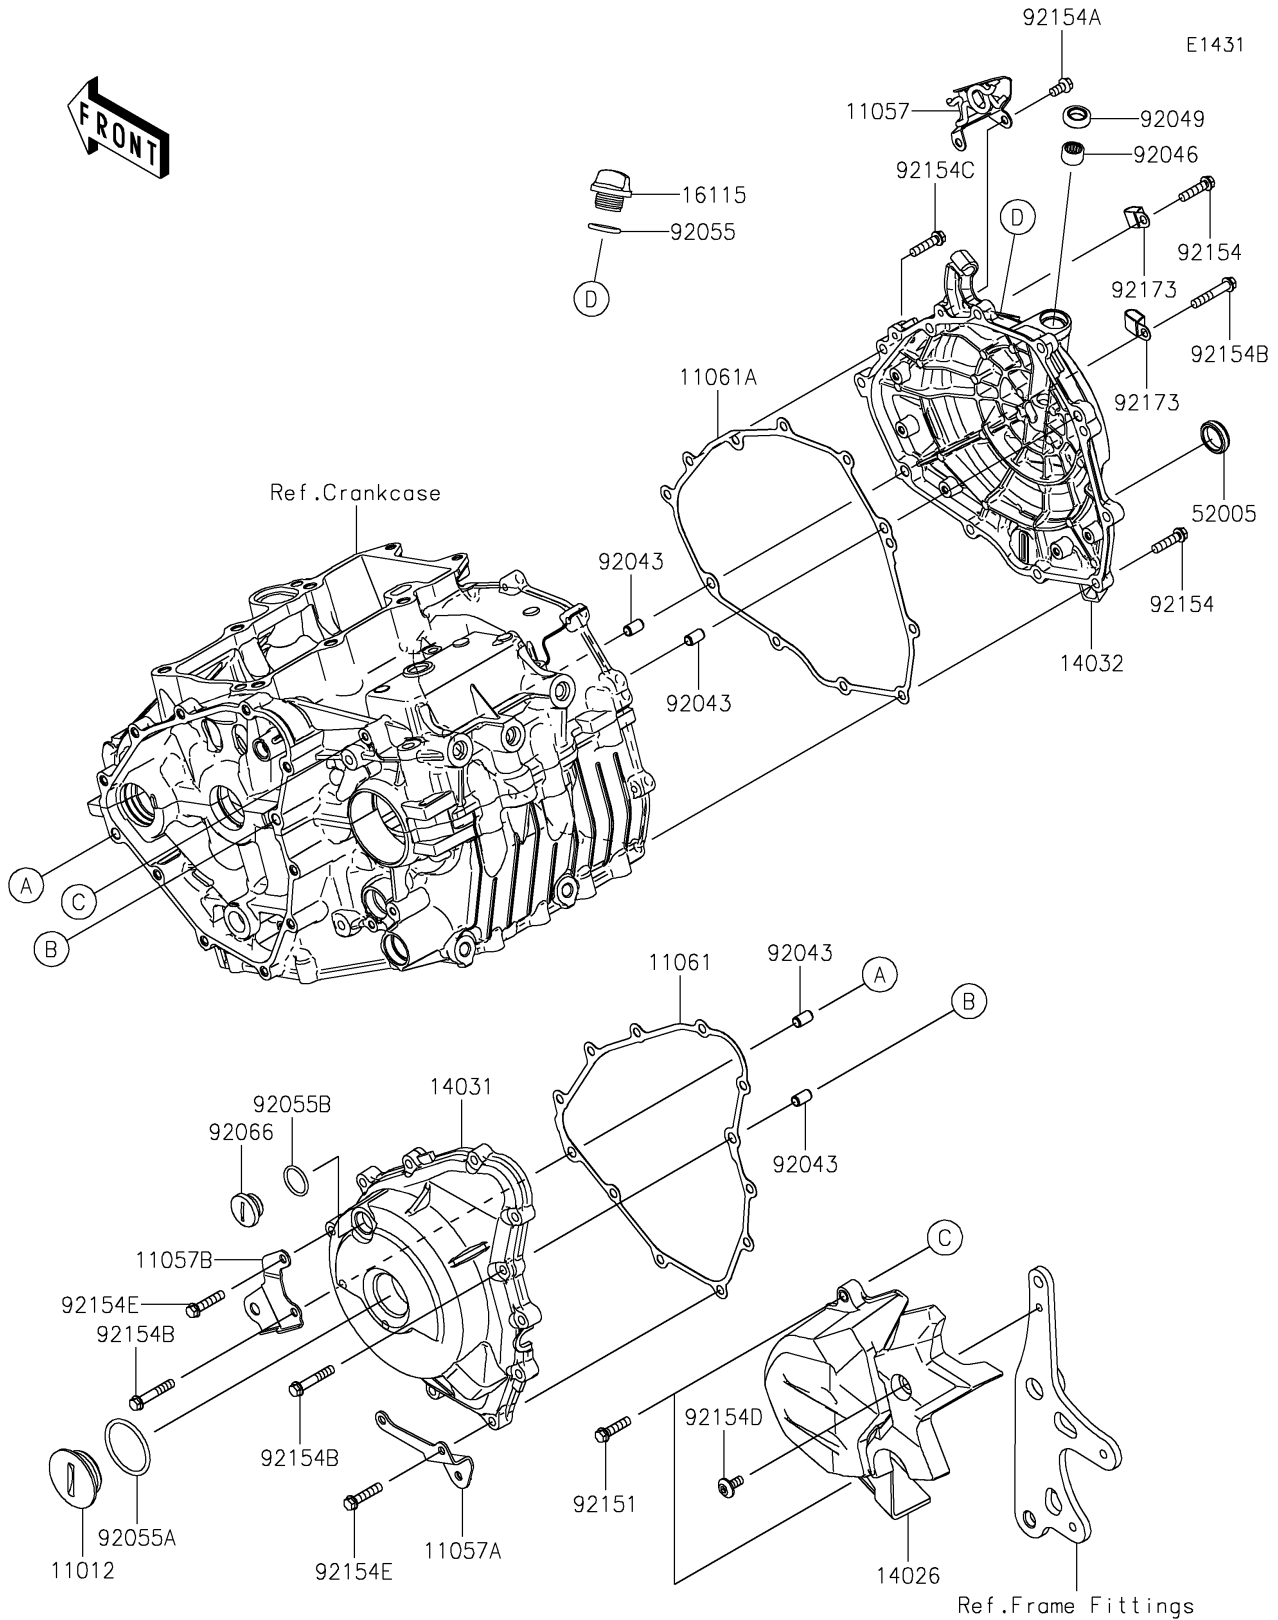

# 2022 NINJA® 400 PARTS DIAGRAM

Engine Cover(s)

## 2022 NINJA® 400 PARTS LIST

### Engine Cover(s)

ITEM NAME	PART NUMBER	QUANTITY
CAP (Ref # 11012)	11012-1362	1
BRACKET (Ref # 11057)	11057-1231	1
BRACKET (Ref # 11057A)	11057-1256	1
BRACKET (Ref # 11057B)	11057-1416	1
GASKET,GENERATOR COVER (Ref # 11061)	11061-1252	1
GASKET,CLUTCH COVER (Ref # 11061A)	11061-1253	1
COVER-CHAIN (Ref # 14026)	14026-0141	1
COVER-GENERATOR (Ref # 14031)	14031-0618	1
COVER-CLUTCH (Ref # 14032)	14032-0656	1
CAP-OIL FILLER (Ref # 16115)	16115-1053	1
GAUGE,OIL LEVEL (Ref # 52005)	52005-1009	1
PIN,6.2X8X14 (Ref # 92043)	92043-1263	4
BEARING-NEEDLE,HK1210FM (Ref # 92046)	92046-0034	1
SEAL-OIL (Ref # 92049)	92049-1560	1
RING-O (Ref # 92055)	92055-012	1
RING-O,39.4X3.1 (Ref # 92055A)	92055-0734	1
RING-O,20X2 (Ref # 92055B)	92055-1146	1
PLUG (Ref # 92066)	92066-0748	1
BOLT,FLANGED-SMALL,6X25 (Ref # 92151)	92151-1930	2
BOLT,FLANGED,6X25 (Ref # 92154)	92154-0819	9
BOLT,FLANGED,6X12 (Ref # 92154A)	92154-1777	2
BOLT,FLANGED,6X35 (Ref # 92154B)	92154-1779	3
BOLT,FLANGED,6X25 (Ref # 92154C)	92154-2734	1
BOLT,SOCKET,6X14 (Ref # 92154D)	92154-2735	1
BOLT,FLANGED,6X28 (Ref # 92154E)	92154-2788	10
CLAMP (Ref # 92173)	92173-1828	2