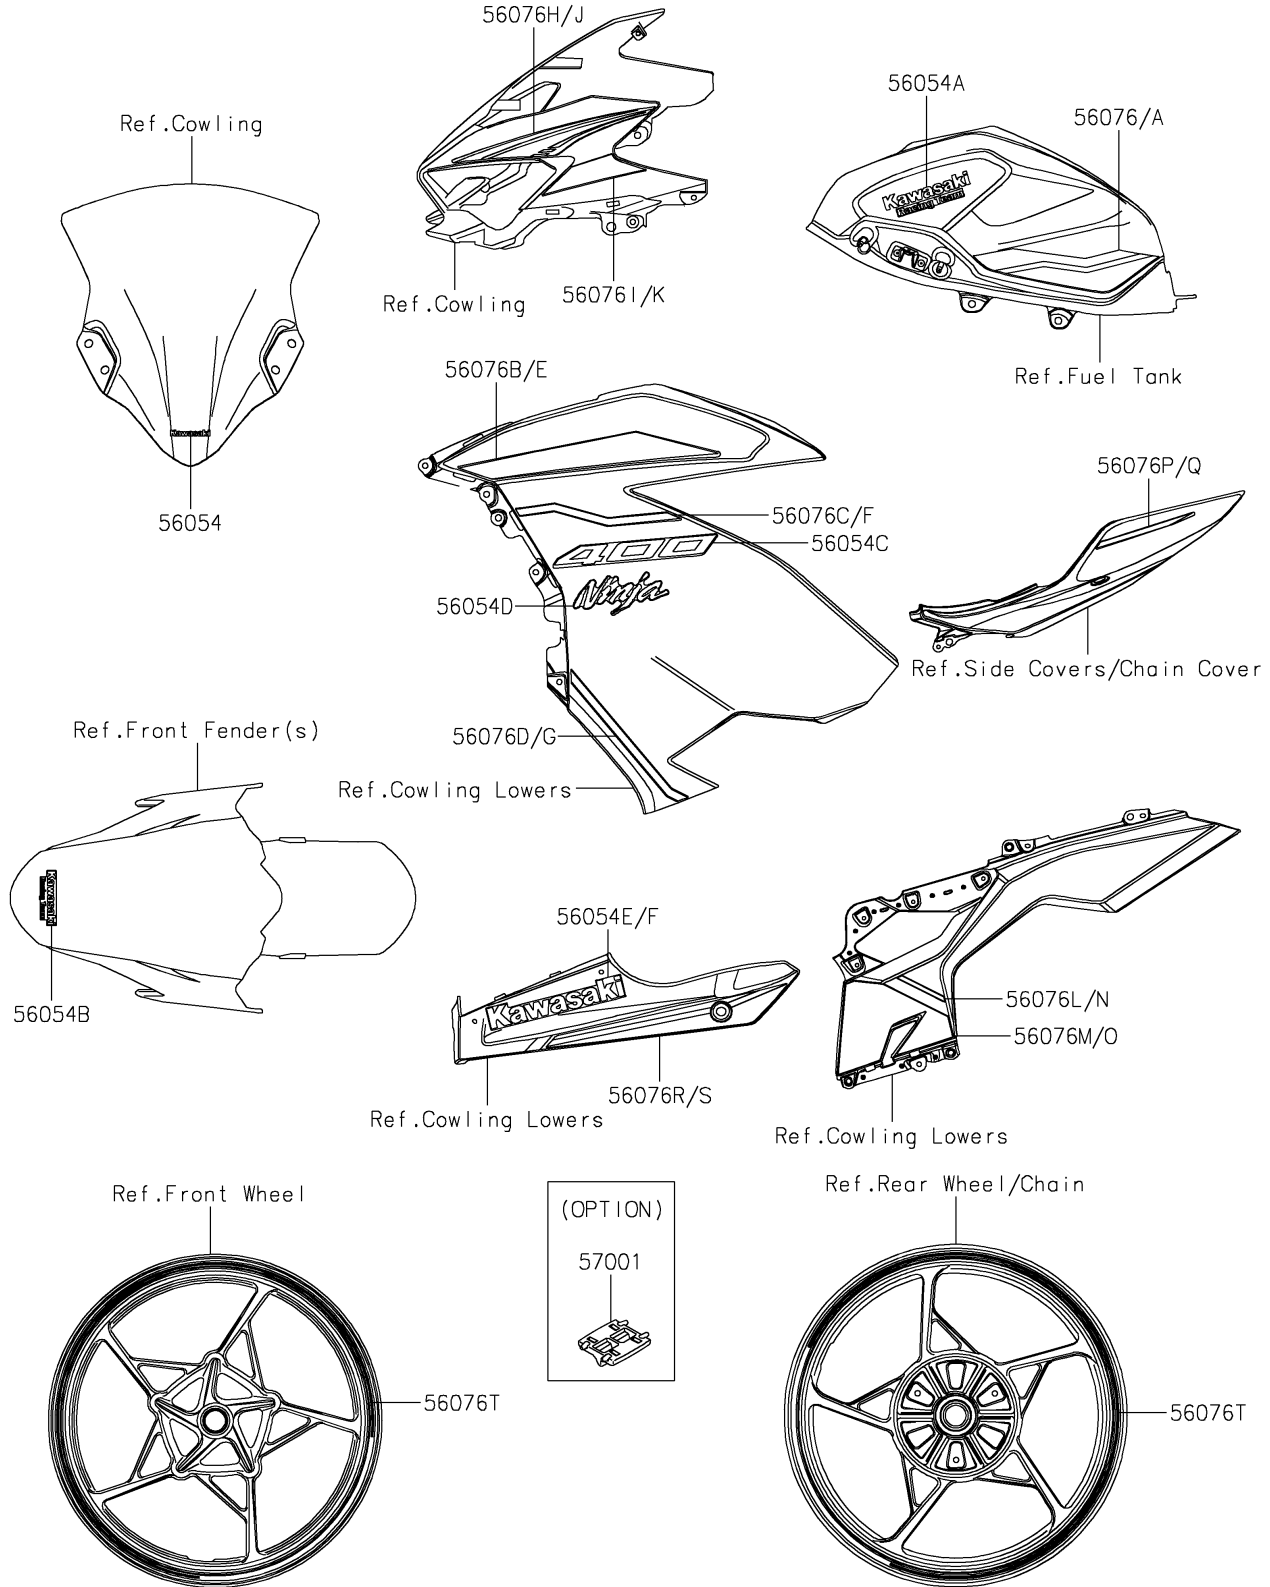

2022 NINJA® 400 PARTS DIAGRAM

Decals(Green)(HNFAN/HNFAL)

F2861A

2022 NINJA® 400 PARTS LIST

Decals(Green)(HNFAN/HNFAL)

ITEM NAME	PART NUMBER	QUANTITY
MARK,WINDSHIELD,KAWASAKI (Ref # 56054)	56054-2261	1
MARK,FUEL TANK,KRT (Ref # 56054A)	56054-2790	2
MARK,FR FENDER,KRT (Ref # 56054B)	56054-2816	1
MARK,SIDE COWL.,400 (Ref # 56054C)	56054-2826	2
MARK,SIDE COWL.,NINJA (Ref # 56054D)	56054-2827	2
MARK,LWR COWL.,LH,KAWASAKI (Ref # 56054E)	56054-2828	1
MARK,LWR COWL.,RH,KAWASAKI (Ref # 56054F)	56054-2829	1
PATTERN,FUEL TANK,LH (Ref # 56076)	56076-1777	1
PATTERN,FUEL TANK,RH (Ref # 56076A)	56076-1778	1
PATTERN,SIDE COWL.,LH,UPP,UPP (Ref # 56076B)	56076-1779	1
PATTERN,SIDE COWL.,LH,UPP,CNT (Ref # 56076C)	56076-1780	1
PATTERN,SIDE COWL.,LH,UPP,LWR (Ref # 56076D)	56076-1781	1
PATTERN,SIDE COWL.,RH,UPP,UPP (Ref # 56076E)	56076-1782	1
PATTERN,SIDE COWL.,RH,UPP,CNT (Ref # 56076F)	56076-1783	1
PATTERN,SIDE COWL.,RH,UPP,LWR (Ref # 56076G)	56076-1784	1
PATTERN,UPP COWL.,LH,UPP (Ref # 56076H)	56076-1785	1
PATTERN,UPP COWL.,LH,LWR (Ref # 56076I)	56076-1786	1
PATTERN,UPP COWL.,RH,UPP (Ref # 56076J)	56076-1787	1
PATTERN,UPP COWL.,RH,LWR (Ref # 56076K)	56076-1788	1
PATTERN,SIDE COWL.,LH,LWR,UPP (Ref # 56076L)	56076-1789	1
PATTERN,SIDE COWL.,LH,LWR,LWR (Ref # 56076M)	56076-1790	1
PATTERN,SIDE COWL.,RH,LWR,UPP (Ref # 56076N)	56076-1791	1
PATTERN,SIDE COWL.,RH,LWR,LWR (Ref # 56076O)	56076-1792	1
PATTERN,TAIL COVER,LH (Ref # 56076P)	56076-1793	1
PATTERN,TAIL COVER,RH (Ref # 56076Q)	56076-1794	1
PATTERN,LWR COWL.,LH (Ref # 56076R)	56076-1795	1
PATTERN,LWR COWL.,RH (Ref # 56076S)	56076-1796	1
PATTERN,WHEEL,BLACK,6X1079 (Ref # 56076T)	56076-2170	4
RIM STRIPE APPLICATOR (Ref # 57001)	57001-1752	AR