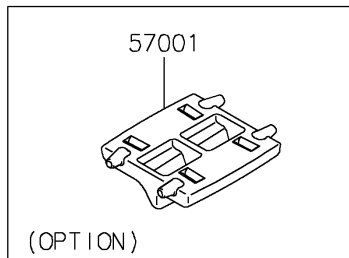

2022 NINJA® 400 PARTS DIAGRAM

Accessory(Decals)

F2910H

2022 NINJA® 400 PARTS LIST

Accessory(Decals)

ITEM NAME	PART NUMBER	QUANTITY
RIM STRIPE APPLICATOR (Ref # 57001)	57001-1752	AR
WHEEL RIM TAPE, GREEN (Ref # 99994)	99994-0932	1
WHEEL RIM TAPE, SILVER (Ref # 99994A)	99994-0933	1
KIT-ACCESSORY, TANK PAD (Ref # 99994B)	99994-1039	1