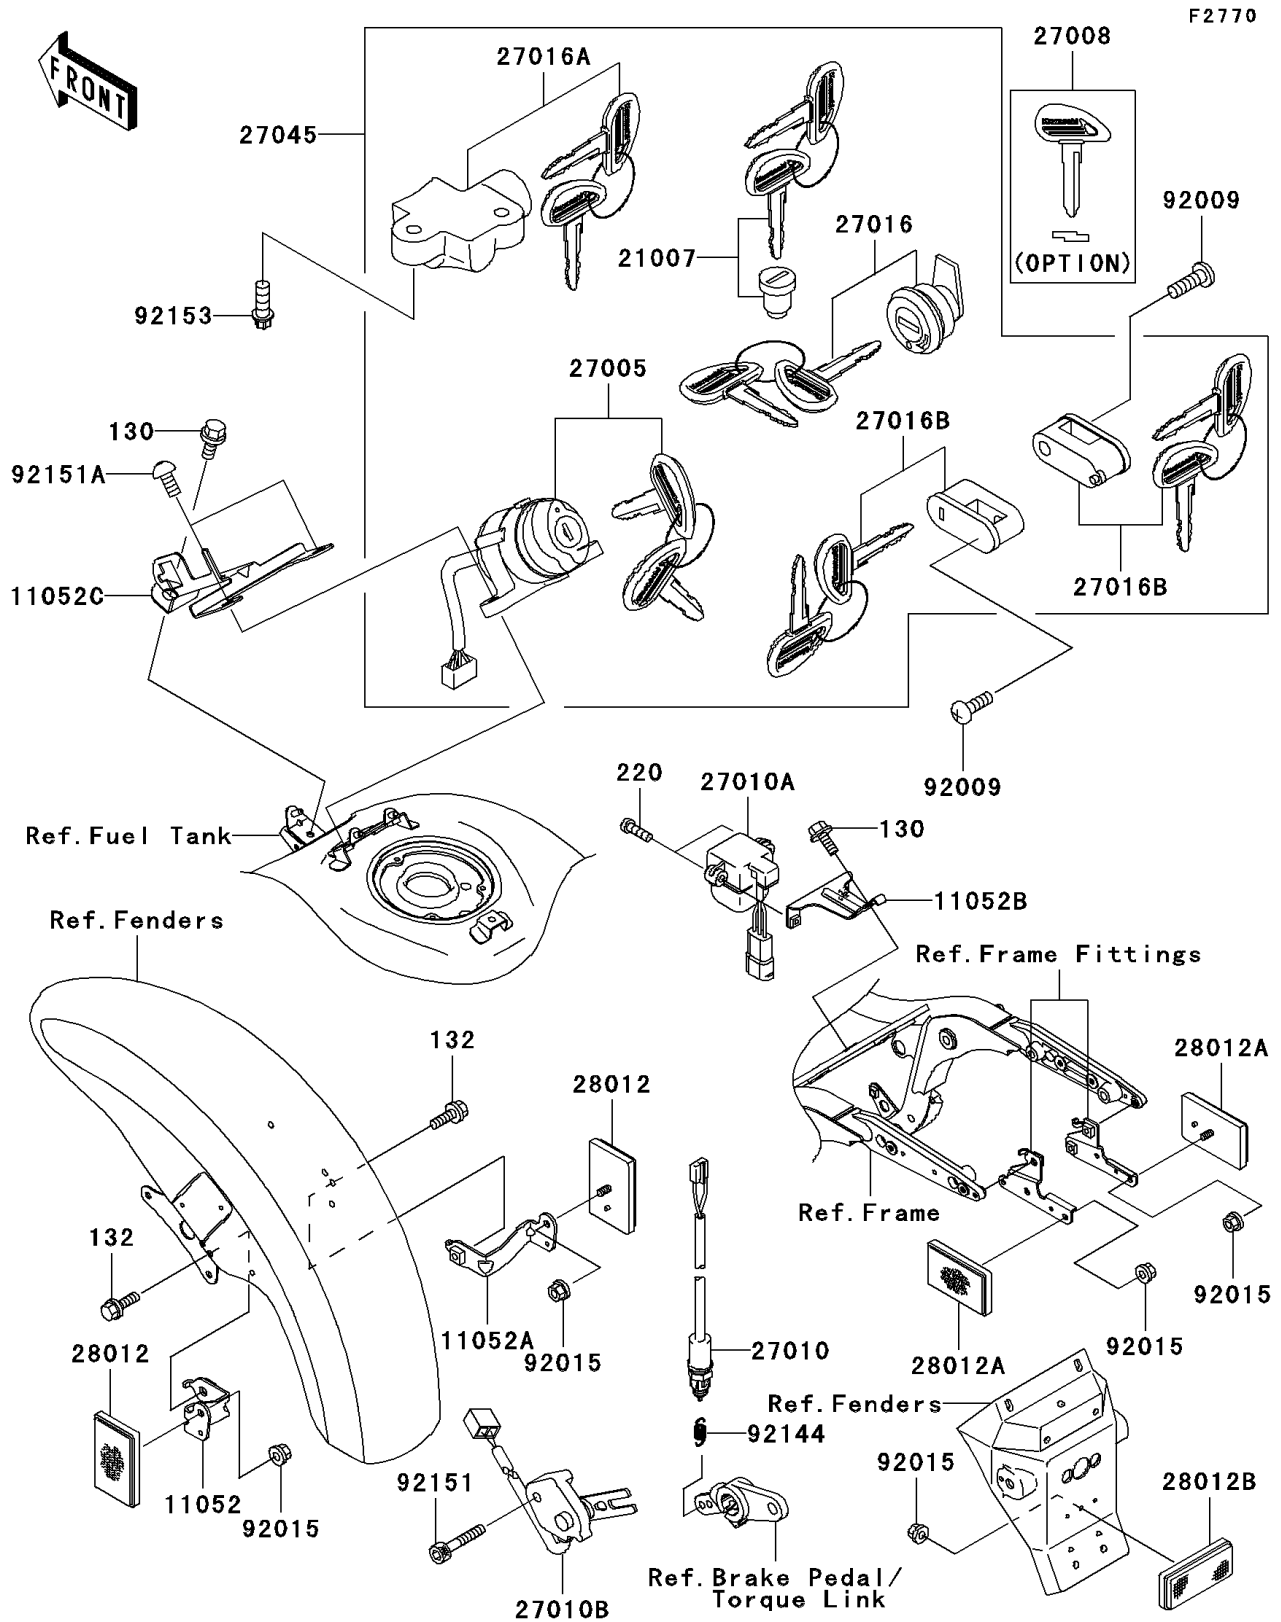

2006 Vulcan 1600 Mean Streak PARTS DIAGRAM

Ignition Switch/Locks/Reflectors

2006 Vulcan 1600 Mean Streak PARTS LIST

Ignition Switch/Locks/Reflectors

ITEM NAME	PART NUMBER	QUANTITY
BOLT-FLANGED,6X10 (Ref # 130)	130J0610	2
BOLT-FLANGED-SMALL,6X12 (Ref # 132)	132Y0612	2
SCREW-PAN-CROS,4X20 (Ref # 220)	220C0420	2
BRACKET,REFLECTOR,FR,LH (Ref # 11052)	11052-1284	1
BRACKET,REFLECTOR,FR,RH (Ref # 11052A)	11052-1285	1
BRACKET,DOWN SENSOR (Ref # 11052B)	11052-1302	1
BRACKET,IGNITION SWITCH (Ref # 11052C)	11052-1494	1
ROTOR,LOCK,TANK CAP (Ref # 21007)	21007-5049	1
SWITCH-ASSY-IGNITION (Ref # 27005)	27005-0001	1
KEY-LOCK,BLANK (Ref # 27008)	27008-1211	1
SWITCH,REAR BRAKE (Ref # 27010)	27010-1412	1
SWITCH,DOWN SENSOR (Ref # 27010A)	27010-1416	1
SWITCH,SIDE STAND (Ref # 27010B)	27010-1470	1
LOCK-ASSY,LID (Ref # 27016)	27016-5279	1
LOCK-ASSY,STEERING (Ref # 27016A)	27016-5298	1
LOCK-ASSY,HELMET (Ref # 27016B)	27016-5317	2
SWITCH-ASSY (Ref # 27045)	27045-5248	1
REFLECTOR-REFLEX,FR (Ref # 28012)	28012-1009	2
REFLECTOR-REFLEX,RR (Ref # 28012A)	28012-1051	2
REFLECTOR-REFLEX (Ref # 28012B)	28012-1077	1
SCREW,5X12 (Ref # 92009)	92009-1296	2
NUT,FLANGED,5MM (Ref # 92015)	92015-1656	5
SPRING,REAR BRAKE SWITCH (Ref # 92144)	92144-1141	1
BOLT,SOCKET,6X35 (Ref # 92151)	92151-1390	1
BOLT,SOCKET,6X16 (Ref # 92151A)	92151-1751	2
BOLT,TORX,8X22 (Ref # 92153)	92153-1273	2