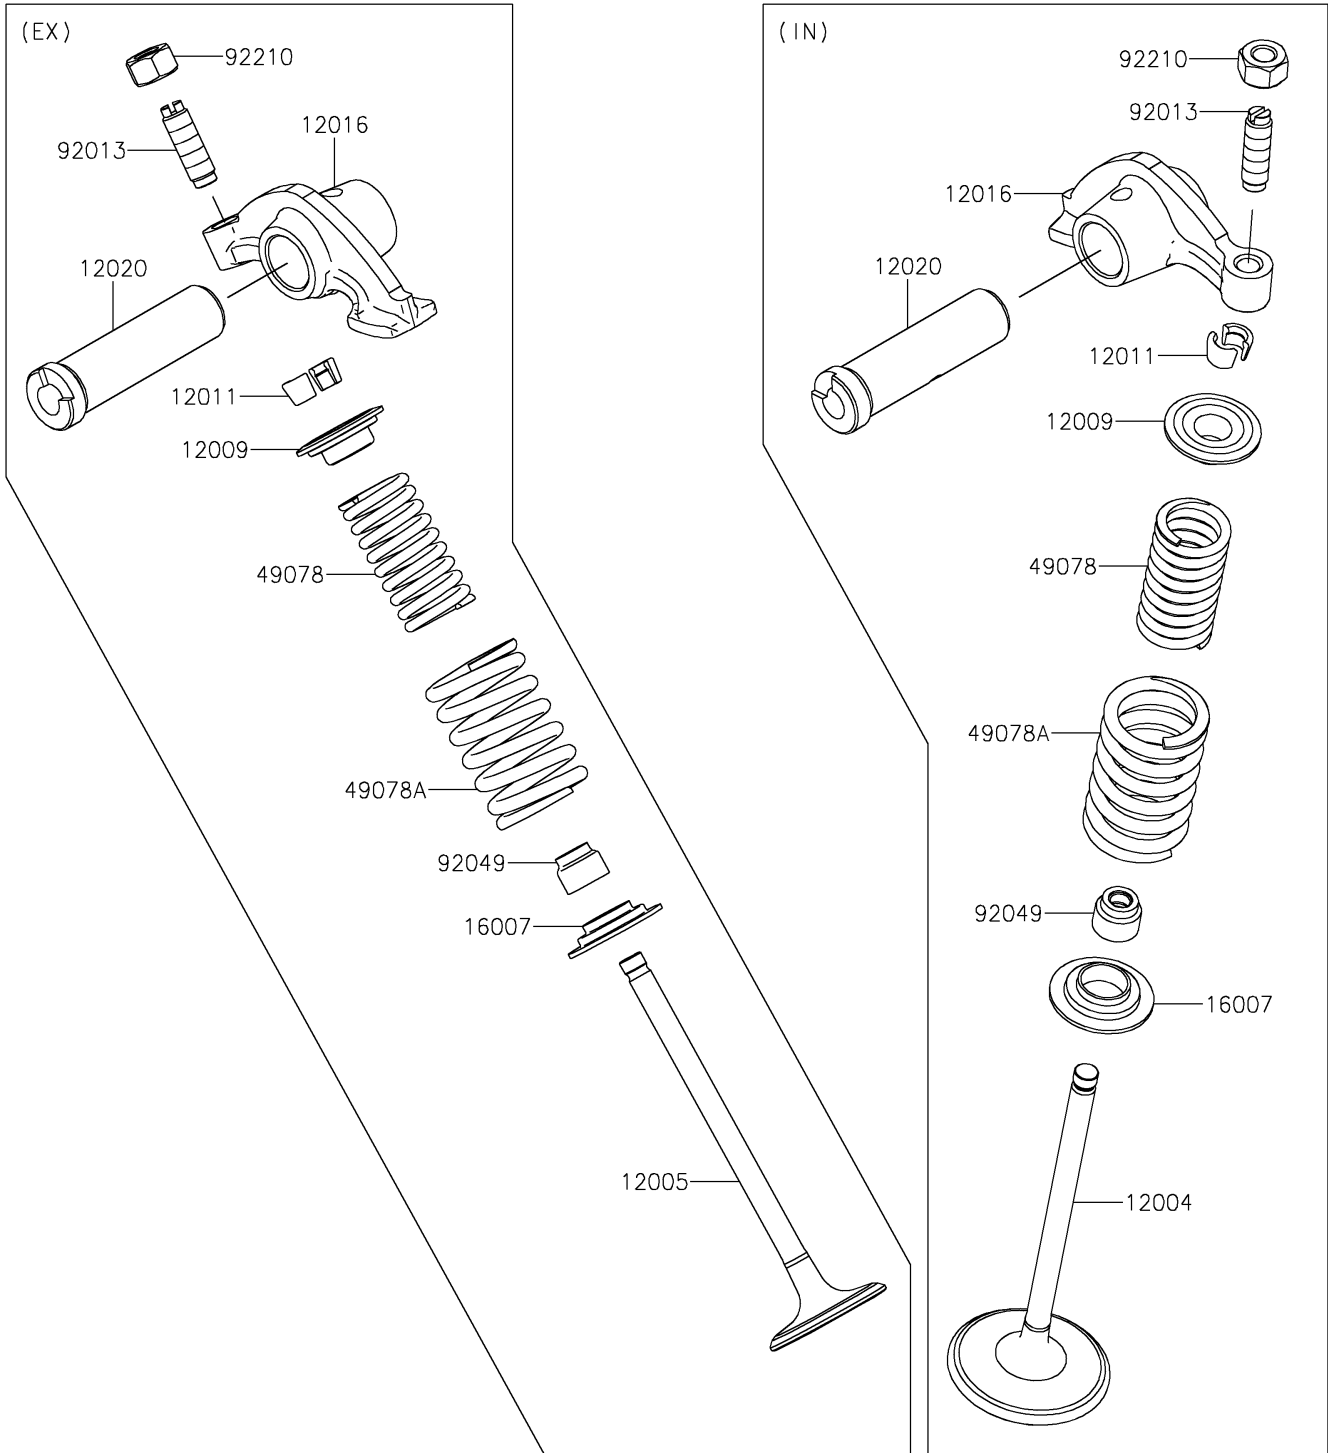

2023 KLX® 230 PARTS DIAGRAM

Valve(s)

E1210

2023 KLX® 230 PARTS LIST

Valve(s)

ITEM NAME	PART NUMBER	QUANTITY
VALVE-INTAKE (Ref # 12004)	12004-0765	1
VALVE-EXHAUST (Ref # 12005)	12005-0790	1
RETAINER-VALVE SPRING (Ref # 12009)	12009-1054	2
COLLET (Ref # 12011)	12011-1003	4
ARM-ROCKER (Ref # 12016)	12016-0728	2
SHAFT-ROCKER (Ref # 12020)	12020-0030	2
SEAT-SPRING (Ref # 16007)	16007-1163	2
SPRING-ENGINE VALVE (Ref # 49078)	49078-0756	2
SPRING-ENGINE VALVE (Ref # 49078A)	49078-0757	2
SCREW,6MM (Ref # 92013)	92013-009	2
SEAL-OIL,RVC2-5.5X8.5X8.3 (Ref # 92049)	92049-1062	2
NUT,6MM (Ref # 92210)	92210-1490	2