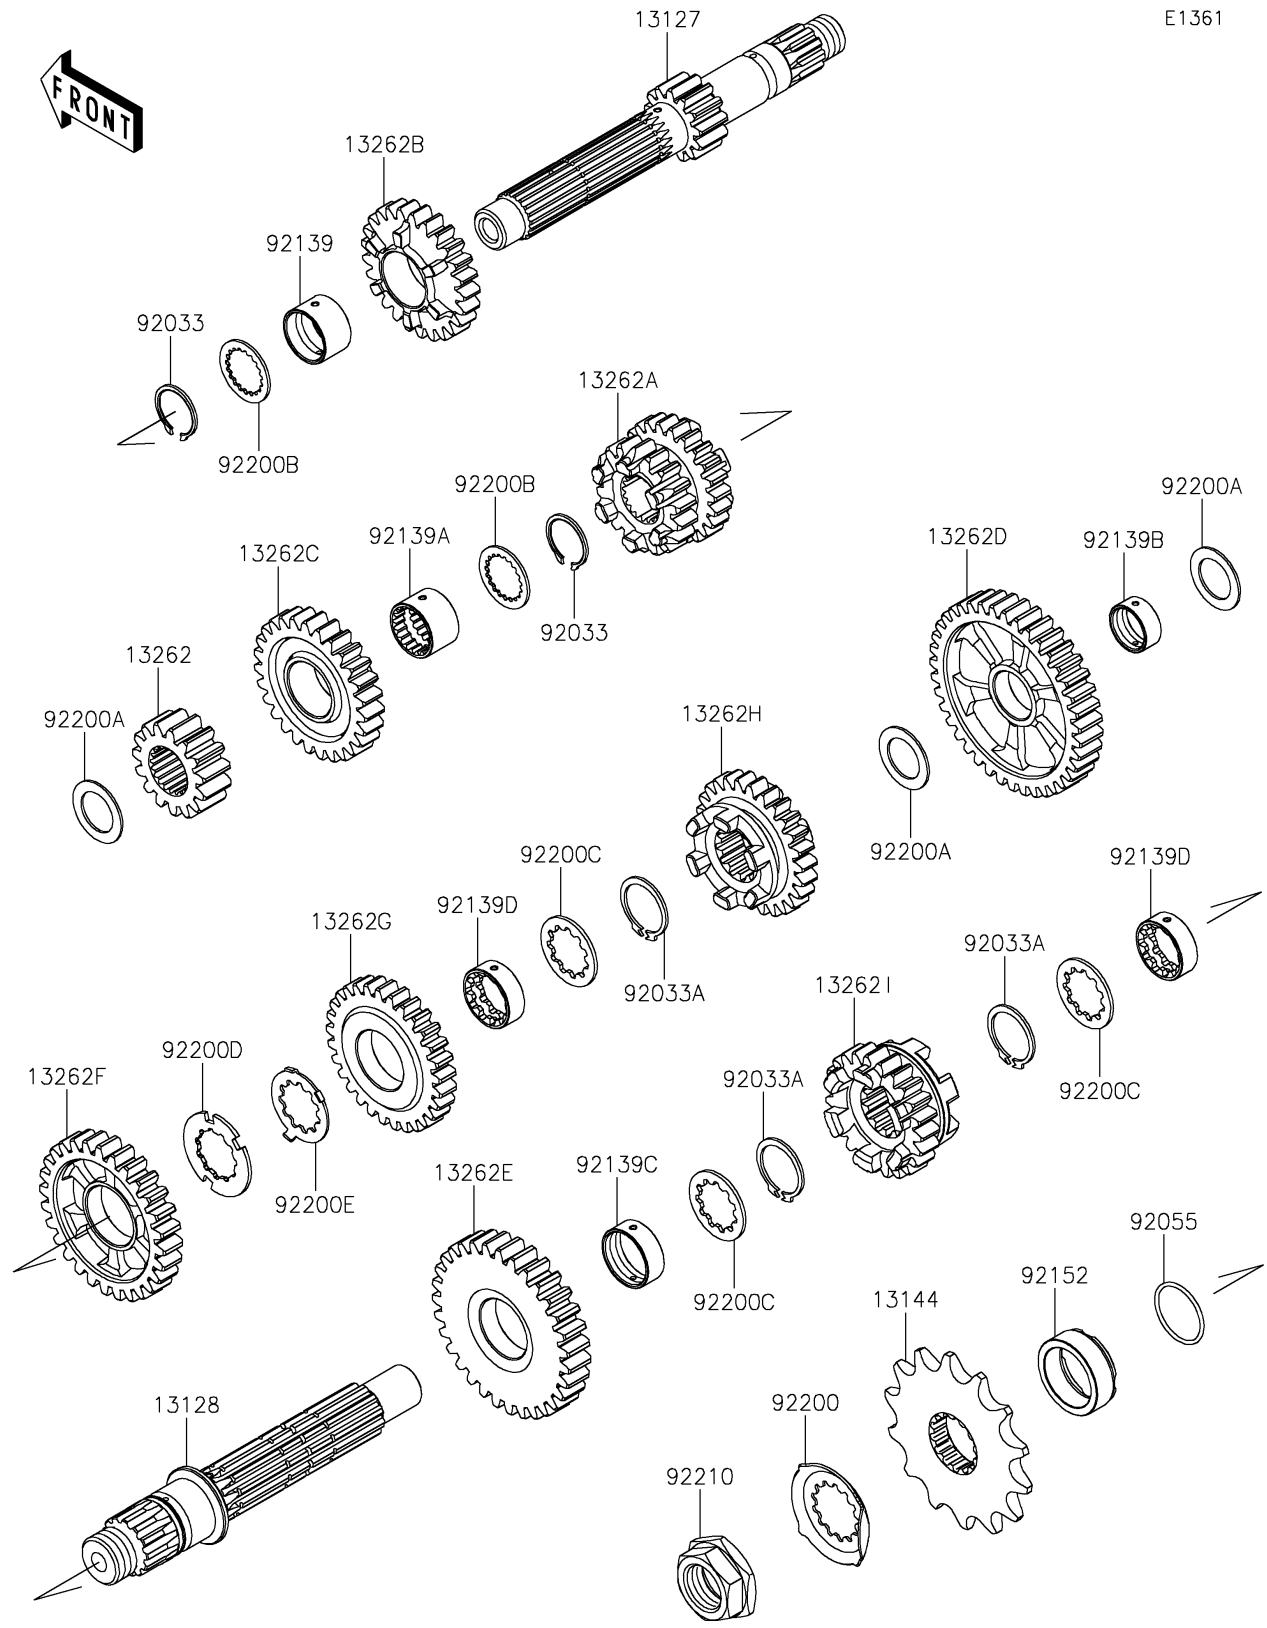

2023 KLX® 230 PARTS DIAGRAM

Transmission

E1361

2023 KLX® 230 PARTS LIST

Transmission

ITEM NAME	PART NUMBER	QUANTITY
SHAFT-TRANSMISSION INPUT (Ref # 13127)	13127-0698	1
SHAFT-TRANSMISSION OUTPUT (Ref # 13128)	13128-0712	1
SPROCKET-OUTPUT,14T (Ref # 13144)	13144-0599	1
GEAR,INPUT 2ND,15T (Ref # 13262)	13262-1368	1
GEAR,INPUT 3RD&4TH,18T&23T (Ref # 13262A)	13262-1369	1
GEAR,INPUT 5TH,25T (Ref # 13262B)	13262-1370	1
GEAR,INPUT 6TH,27T (Ref # 13262C)	13262-1371	1
GEAR,OUTPUT LOW,39T (Ref # 13262D)	13262-1372	1
GEAR,OUTPUT 2ND,31T (Ref # 13262E)	13262-1373	1
GEAR,OUTPUT 3RD,28T (Ref # 13262F)	13262-1374	1
GEAR,OUTPUT 4TH,29T (Ref # 13262G)	13262-1375	1
GEAR,OUTPUT 5TH,26T (Ref # 13262H)	13262-1376	1
GEAR,OUTPUT 6TH,23T (Ref # 13262I)	13262-1377	1
RING-SNAP (Ref # 92033)	92033-0798	2
RING-SNAP (Ref # 92033A)	92033-0799	3
RING-O,21.5X1.5 (Ref # 92055)	92055-0196	1
BUSHING,20X23X14 (Ref # 92139)	92139-0917	1
BUSHING,17.9X23X14.5 (Ref # 92139A)	92139-0918	1
BUSHING,17X20X8.5 (Ref # 92139B)	92139-0919	1
BUSHING,22X25X8.5 (Ref # 92139C)	92139-0920	1
BUSHING,18.7X25X8.6 (Ref # 92139D)	92139-0921	2
COLLAR (Ref # 92152)	92152-1350	1
WASHER (Ref # 92200)	92200-1720	1
WASHER,17.2X26X1 (Ref # 92200A)	92200-2223	3
WASHER,20X26X1.2 (Ref # 92200B)	92200-2224	2
WASHER,22.3X29X1.5 (Ref # 92200C)	92200-2226	3
WASHER (Ref # 92200D)	92200-2227	1
WASHER (Ref # 92200E)	92200-2228	1
NUT,20MM (Ref # 92210)	92210-0850	1