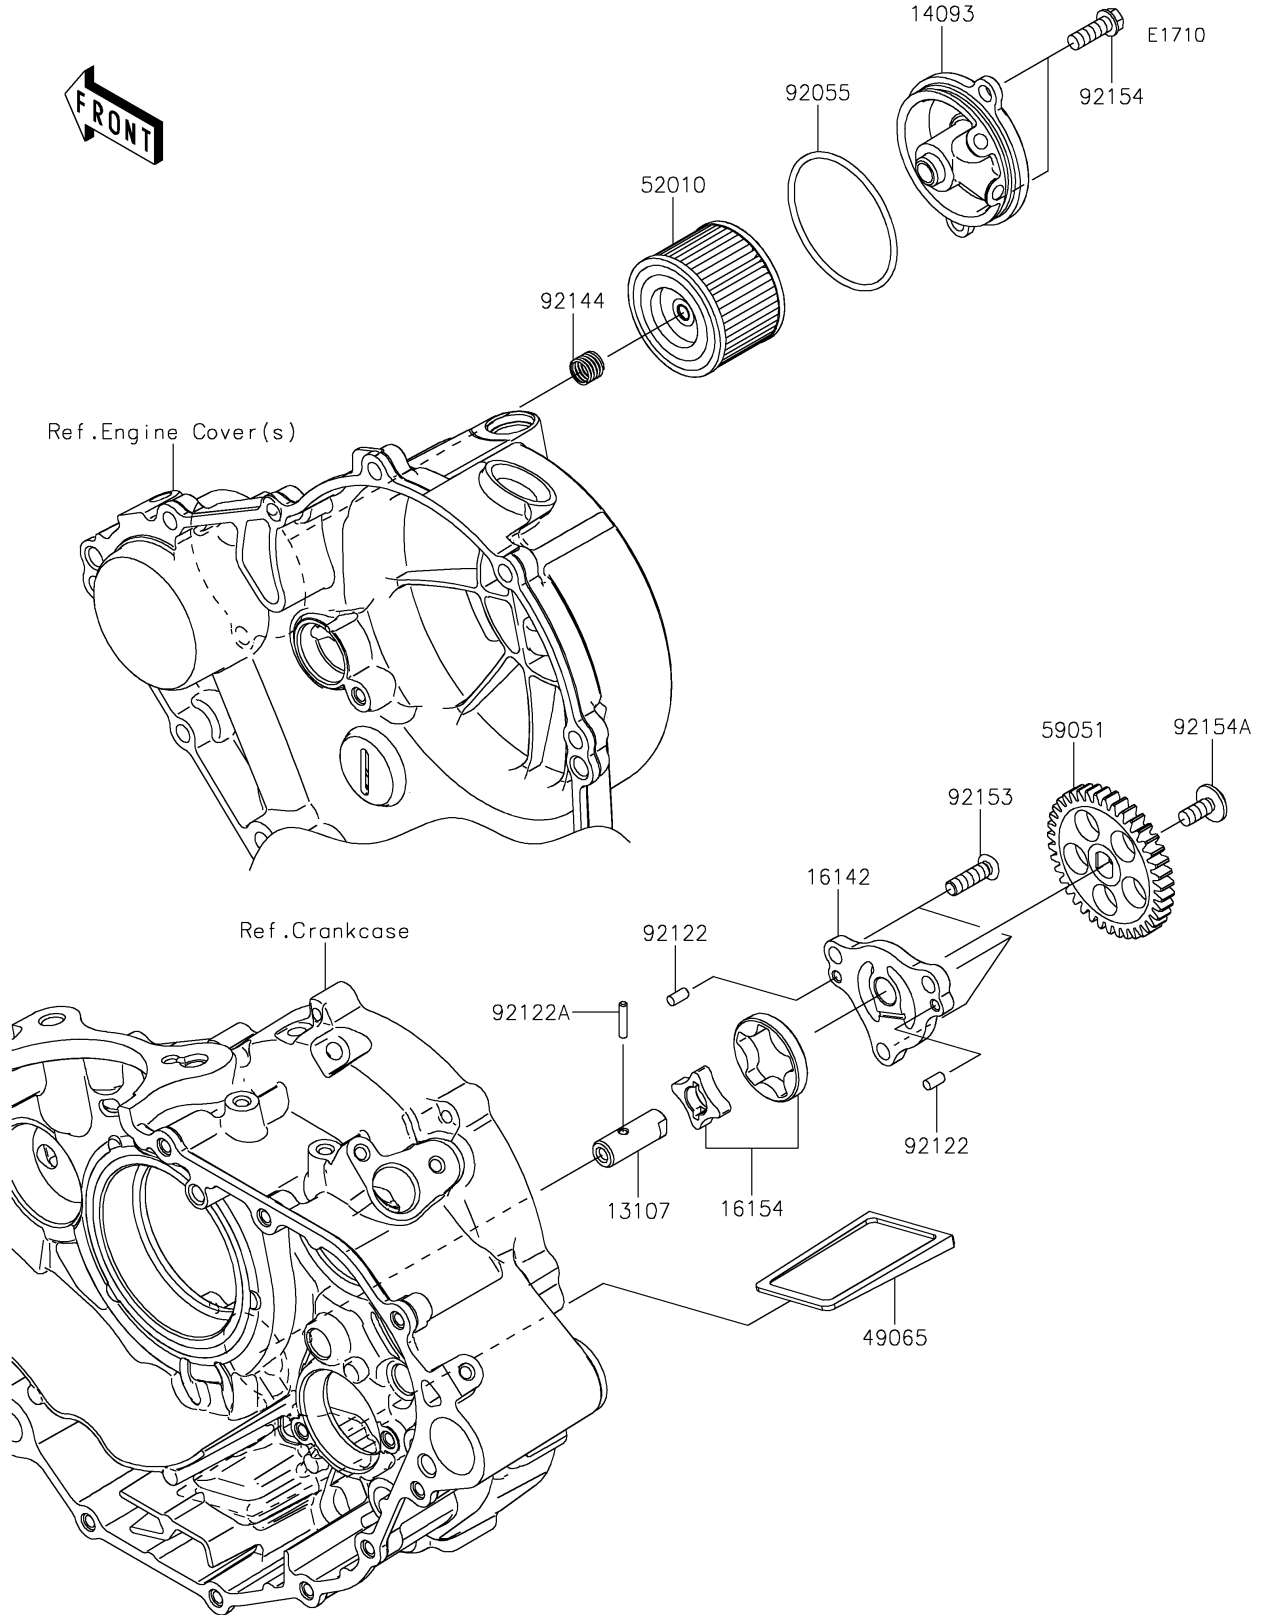

2023 KLX® 230 PARTS DIAGRAM

Oil Pump

2023 KLX® 230 PARTS LIST

Oil Pump

ITEM NAME	PART NUMBER	QUANTITY
SHAFT,OIL PUMP (Ref # 13107)	13107-0891	1
COVER,OIL FILTER (Ref # 14093)	14093-0786	1
COVER-PUMP,OIL (Ref # 16142)	16142-0760	1
ROTOR-PUMP (Ref # 16154)	16154-0747	1
FILTER-OIL (Ref # 49065)	49065-1058	1
ELEMENT-OIL FILTER (Ref # 52010)	52010-1053	1
GEAR-SPUR,39T (Ref # 59051)	59051-0819	1
RING-O,52.6X2.4 (Ref # 92055)	92055-1577	1
ROLLER,4X8 (Ref # 92122)	92122-0557	2
ROLLER,3X15.8 (Ref # 92122A)	92122-1126	1
SPRING (Ref # 92144)	92144-1761	1
BOLT,TORX,6X20 (Ref # 92153)	92153-1653	3
BOLT,FLANGED,6X18 (Ref # 92154)	92154-1775	2
BOLT,SOCKET,6X14 (Ref # 92154A)	92154-2731	1