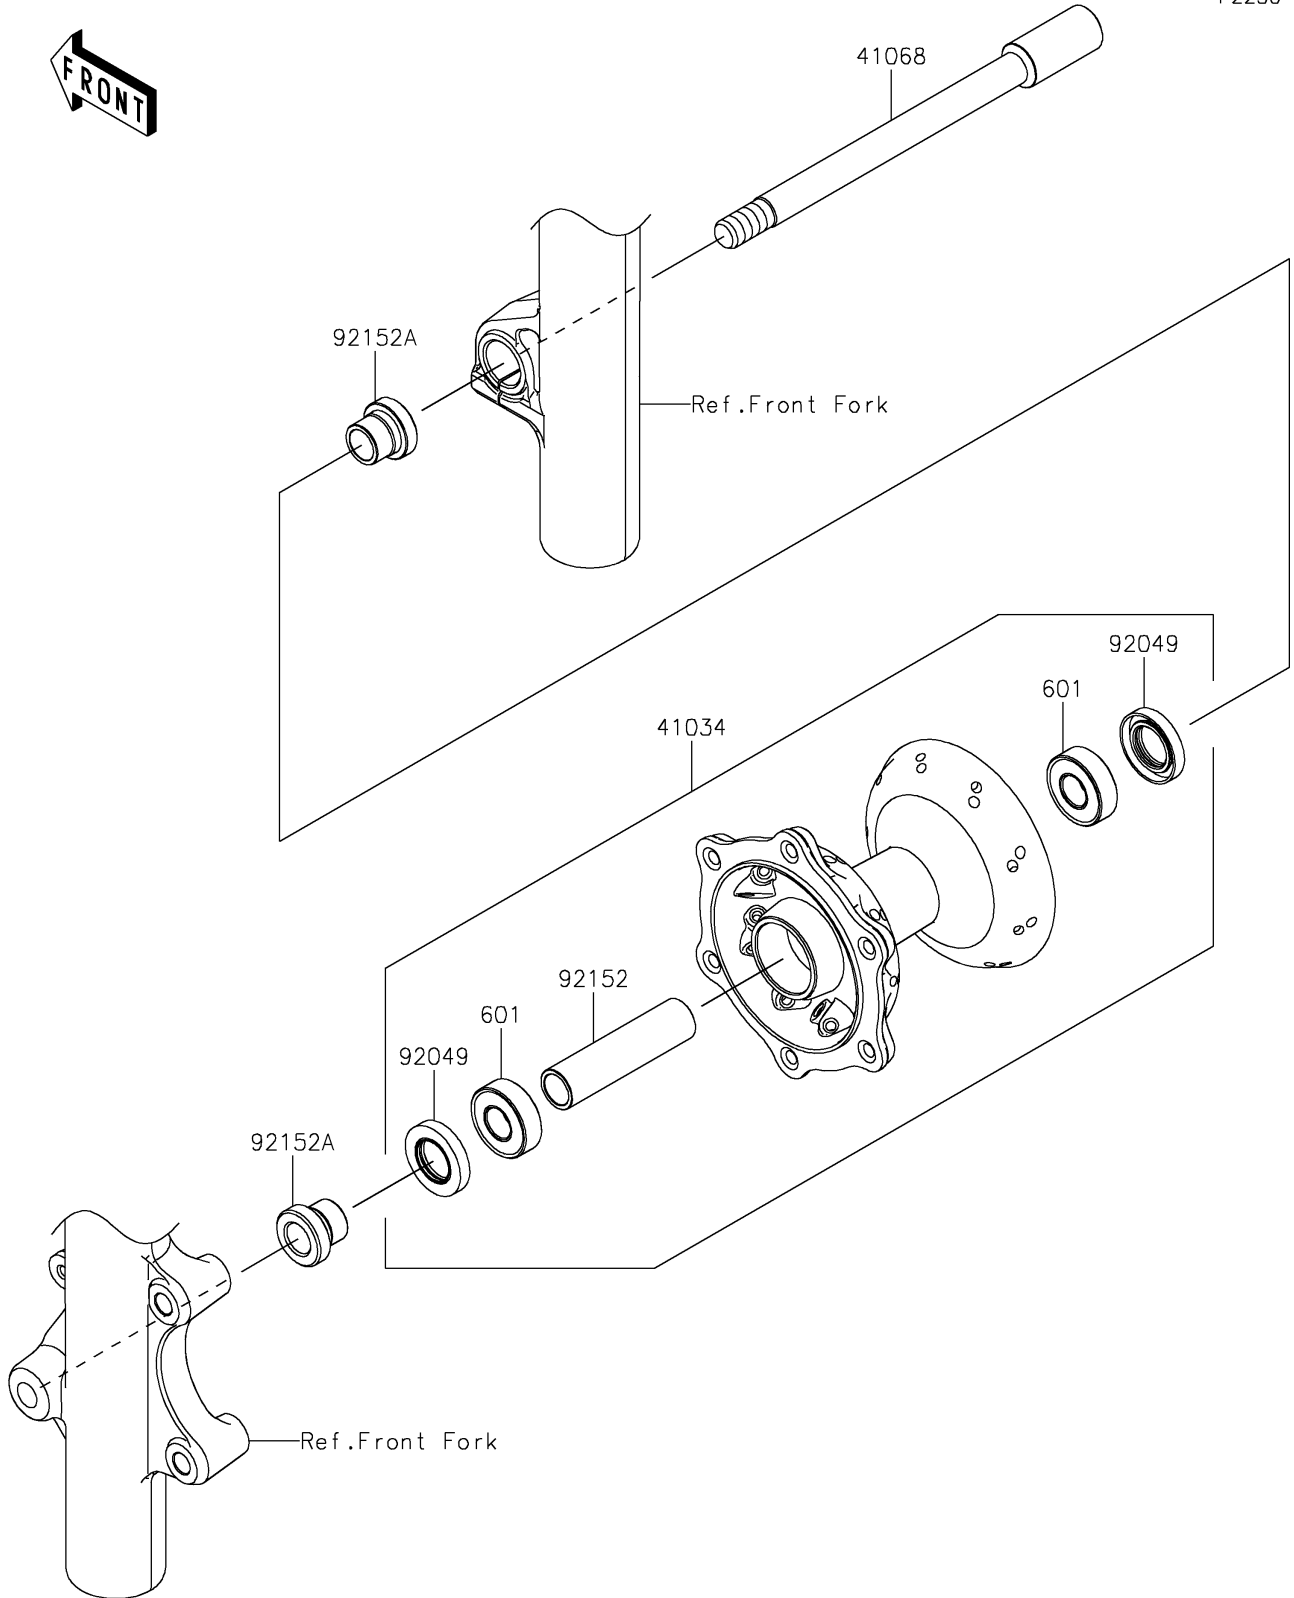

# 2023 KLX® 230 PARTS DIAGRAM

Front Hub

F2230

## 2023 KLX® 230 PARTS LIST

### Front Hub

ITEM NAME	PART NUMBER	QUANTITY
DRUM-ASSY,FR (Ref # 41034)	41034-0600	1
AXLE,FR,15X188 (Ref # 41068)	41068-0650	1
SEAL-OIL (Ref # 92049)	92049-0114	2
COLLAR,15.2X20X9 (Ref # 92152)	92152-2543	1
COLLAR (Ref # 92152A)	92152-2545	2
BEARING-BALL (Ref # 601)	601B6202UU	2