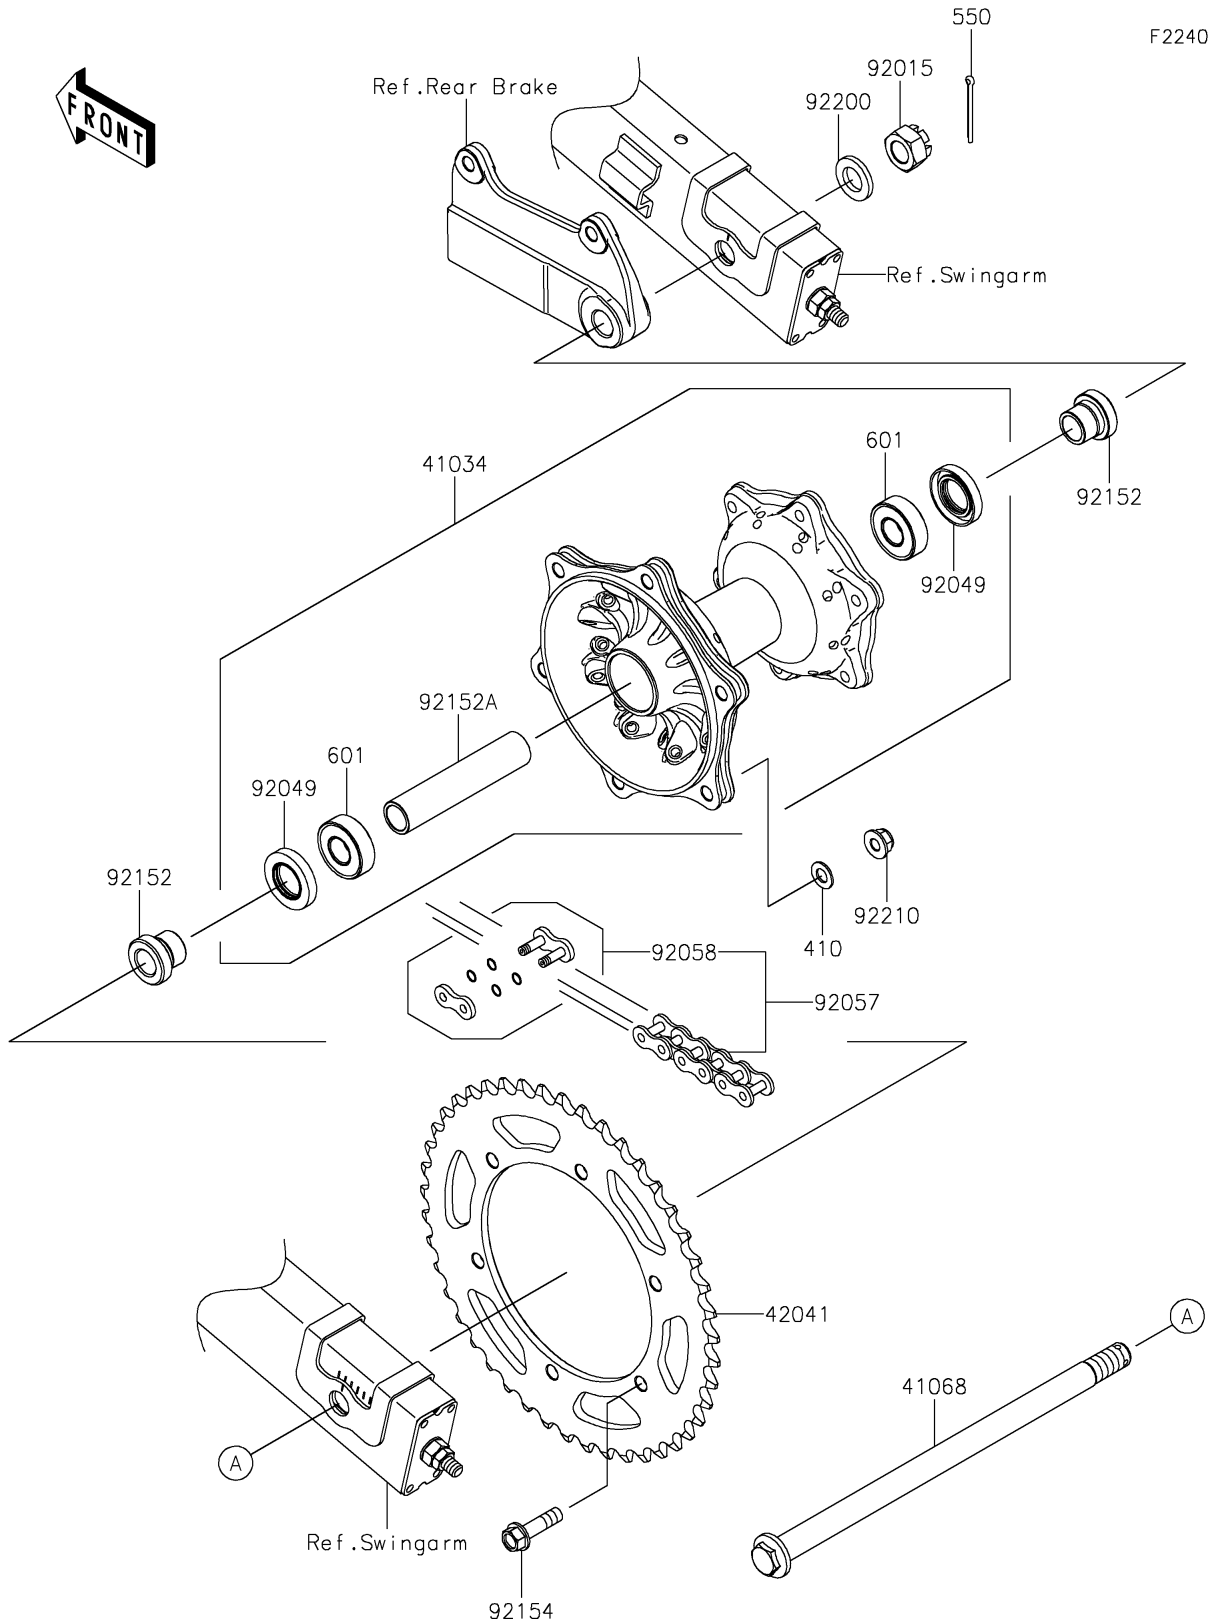

2023 KLX® 230 PARTS DIAGRAM

Rear Hub

2023 KLX® 230 PARTS LIST

Rear Hub

ITEM NAME	PART NUMBER	QUANTITY
DRUM-ASSY,RR (Ref # 41034)	41034-0612	1
AXLE,RR,15X275 (Ref # 41068)	41068-0648	1
SPROCKET-HUB,45T (Ref # 42041)	42041-0174	1
NUT,CASTLE,14MM (Ref # 92015)	92015-1765	1
SEAL-OIL (Ref # 92049)	92049-0114	2
CHAIN,DRIVE,520VF2X108L (Ref # 92057)	92057-0802	1
JOINT-CHAIN (Ref # 92058)	92058-0069	1
COLLAR (Ref # 92152)	92152-2545	2
COLLAR,15.2X20X96.2 (Ref # 92152A)	92152-2546	1
BOLT,FLANGED,8X30 (Ref # 92154)	92154-3918	6
WASHER,14.2X26X3.2 (Ref # 92200)	92200-1428	1
NUT,8MM (Ref # 92210)	92210-0570	6
WASHER-PLAIN-SMALL,8MM (Ref # 410)	410AA0800	6
PIN-COTTER,3.0X35 (Ref # 550)	550AA3035	1
BEARING-BALL (Ref # 601)	601B6202UU	2