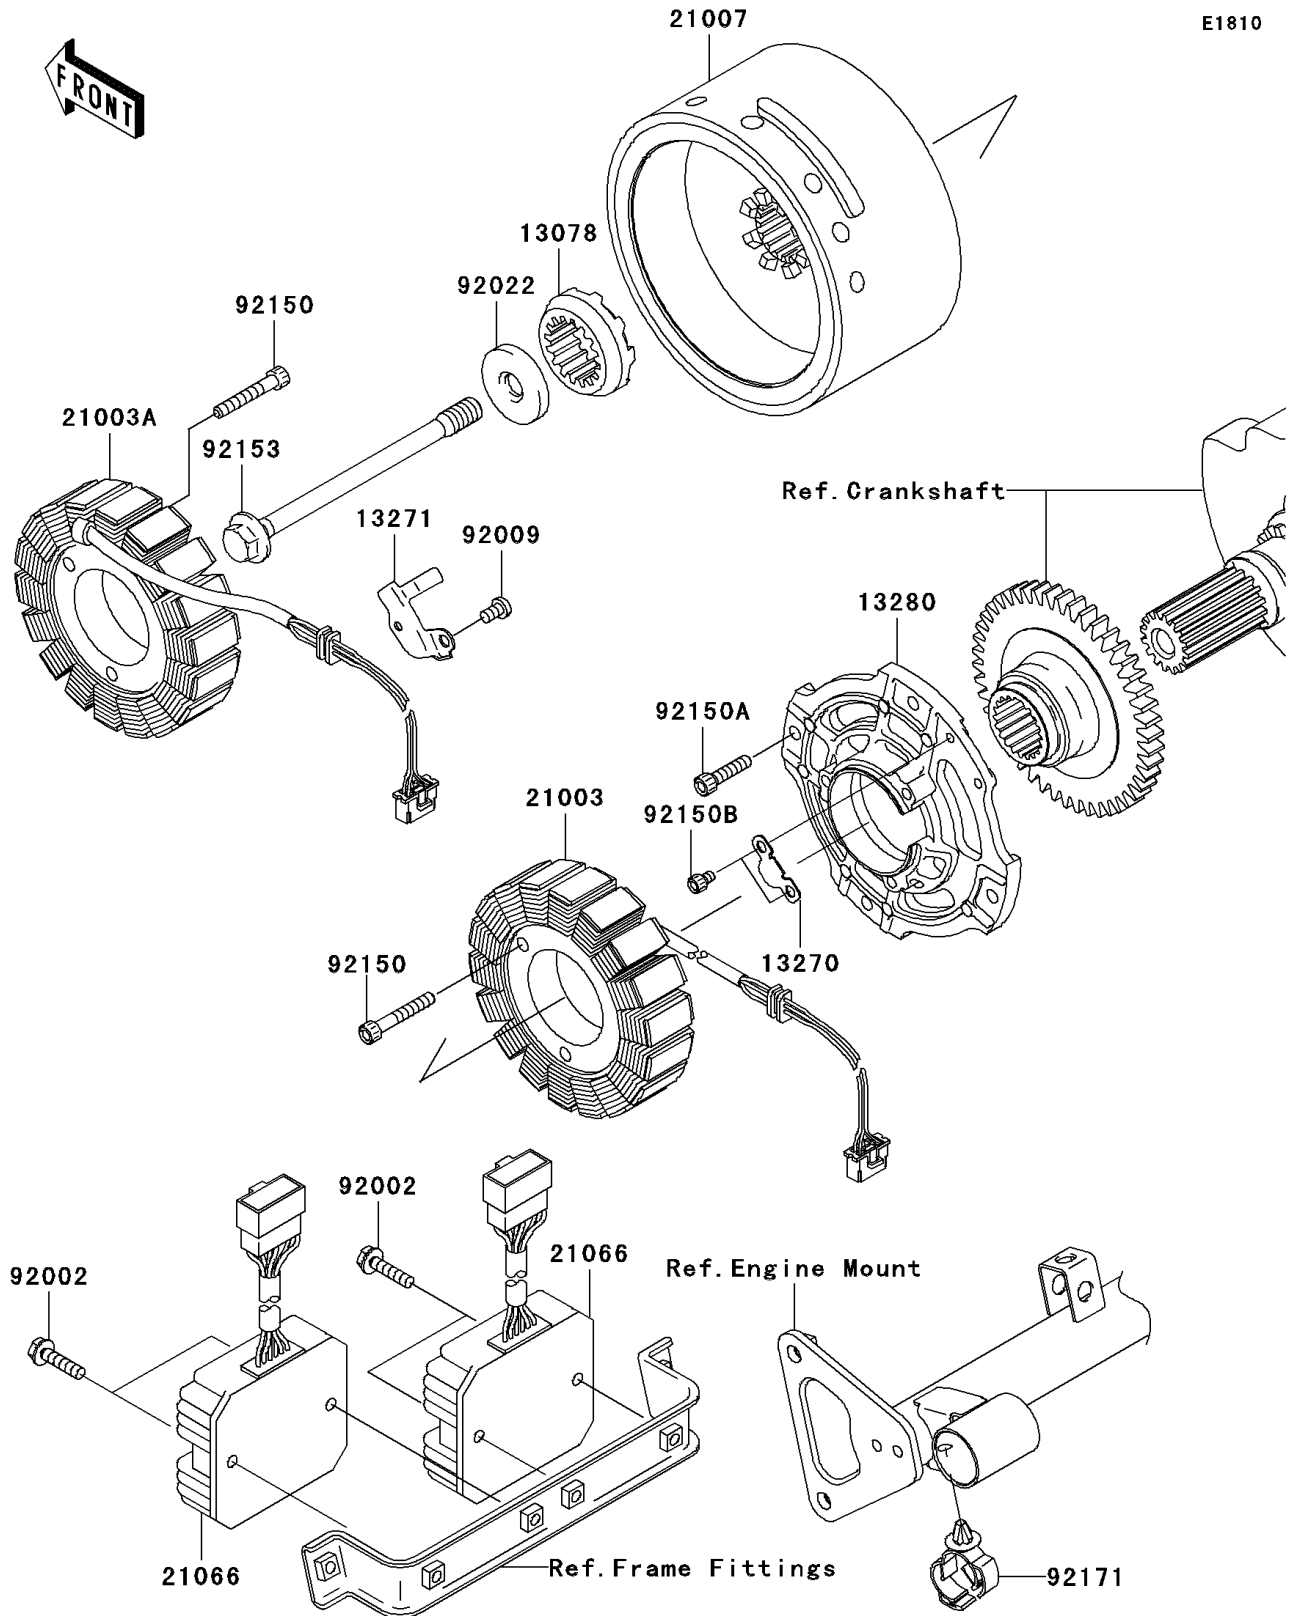

# 2006 Vulcan 1600 Nomad PARTS DIAGRAM

Generator

E1810

## 2006 Vulcan 1600 Nomad PARTS LIST

### Generator

ITEM NAME	PART NUMBER	QUANTITY
RATCHET (Ref # 13078)	13078-1066	1
PLATE (Ref # 13270)	13270-1925	1
PLATE (Ref # 13271)	13271-1325	1
HOLDER (Ref # 13280)	13280-1069	1
STATOR,INNER (Ref # 21003)	21003-0007	1
STATOR,OUTER (Ref # 21003A)	21003-0008	1
ROTOR (Ref # 21007)	21007-1369	1
REGULATOR-VOLTAGE (Ref # 21066)	21066-1106	2
BOLT,FLANGED,6X25 (Ref # 92002)	92002-1086	4
SCREW (Ref # 92009)	92009-1768	1
WASHER,12X40X6 (Ref # 92022)	92022-1904	1
BOLT,SOCKET,6X35 (Ref # 92150)	92150-1484	6
BOLT,SOCKET,6X22 (Ref # 92150A)	92150-1654	4
BOLT,5X8 (Ref # 92150B)	92150-1955	2
BOLT,12X154 (Ref # 92153)	92153-1105	1
CLAMP,CLIP,DIA=20 (Ref # 92171)	92171-0068	1