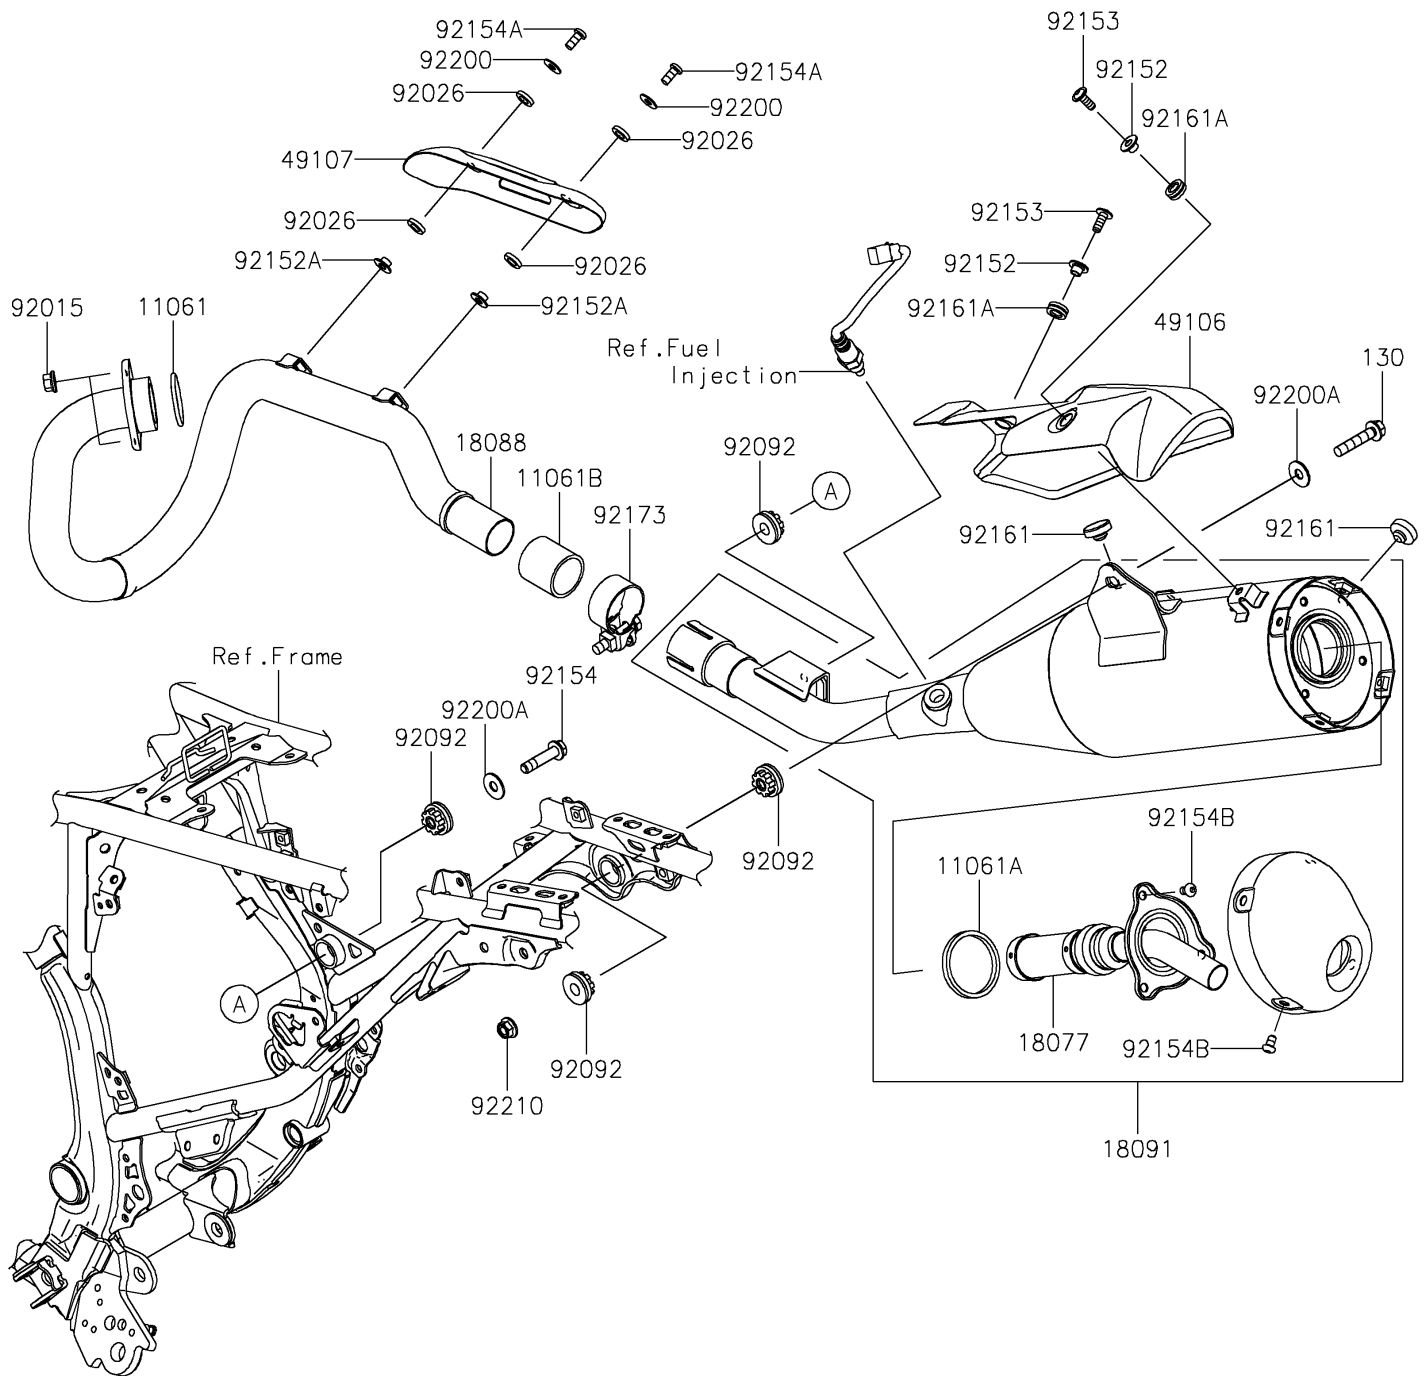

2023 KLX® 230 S PARTS DIAGRAM

Muffler(s)

E1140

2023 KLX® 230 S PARTS LIST

Muffler(s)

ITEM NAME	PART NUMBER	QUANTITY
GASKET,EX PIPE (Ref # 11061)	11061-0027	1
GASKET,J/P-SILENCER (Ref # 11061A)	11061-0174	1
GASKET,EXHAUST PIPE CONNECTING (Ref # 11061B)	11061-1407	1
ARRESTER-SPARK (Ref # 18077)	18077-0046	1
PIPE-EXHAUST (Ref # 18088)	18088-1453	1
BODY-COMP-MUFFLER (Ref # 18091)	18091-1216	1
COVER-MUFFLER (Ref # 49106)	49106-0840	1
COVER-EXHAUST PIPE (Ref # 49107)	49107-0813	1
NUT,8MM (Ref # 92015)	92015-1143	2
SPACER,8.7X15.2X3 (Ref # 92026)	92026-0868	4
BUSHING-RUBBER (Ref # 92092)	92092-0018	4
COLLAR,6.3X8.3X16 (Ref # 92152)	92152-1602	2
COLLAR,6.3X8.3X6.2 (Ref # 92152A)	92152-2586	2
BOLT,SOCKET,6X16 (Ref # 92153)	92153-0817	2
BOLT,FLANGED,8X36 (Ref # 92154)	92154-1301	1
BOLT,6X14 (Ref # 92154A)	92154-3955	2
BOLT,SOCKET,6X10 (Ref # 92154B)	92154-4336	7
DAMPER,MUFFLER (Ref # 92161)	92161-1284	2
DAMPER (Ref # 92161A)	92161-1475	2
CLAMP (Ref # 92173)	92173-2189	1
WASHER,6.5X16X1 (Ref # 92200)	92200-1974	2
WASHER,8.5X22X1.5 (Ref # 92200A)	92200-1975	2
NUT,LOCK,FLANGED,8MM (Ref # 92210)	92210-0140	1
BOLT-FLANGED,8X40 (Ref # 130)	130CA0840	1