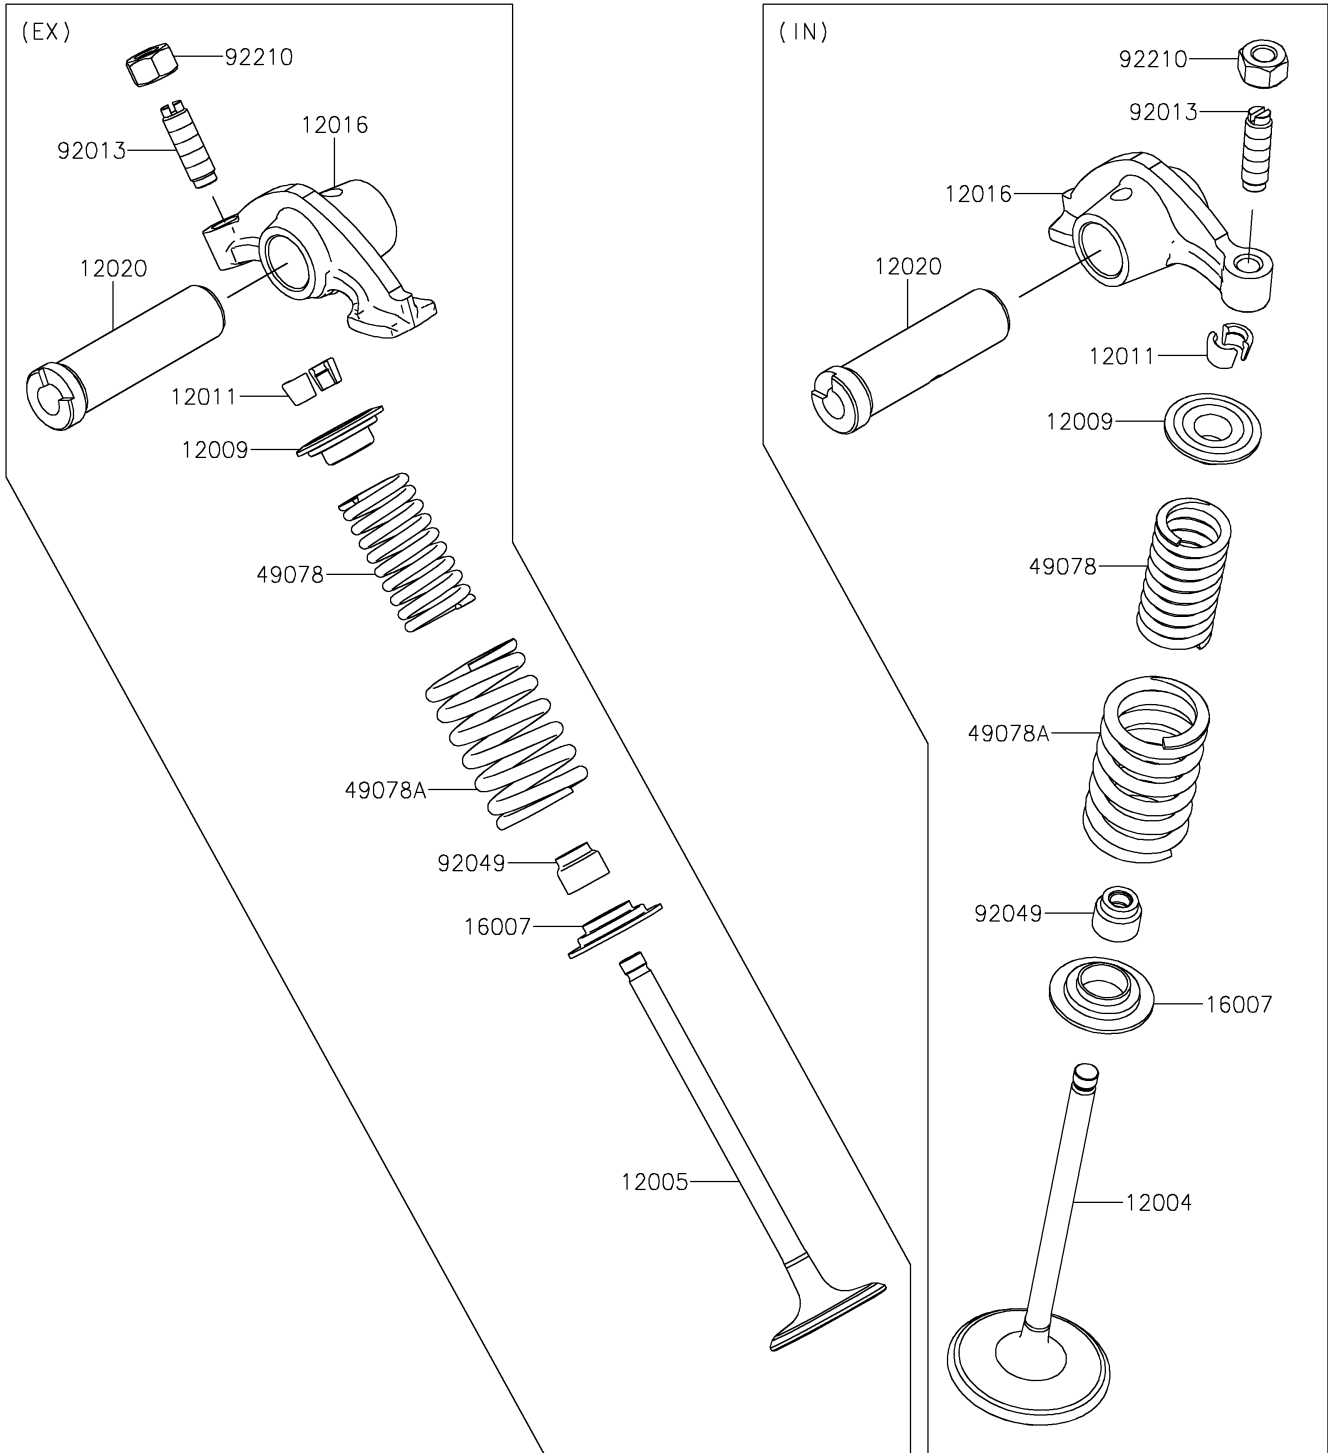

2023 KLX® 230 S PARTS DIAGRAM

Valve(s)

E1210

2023 KLX® 230 S PARTS LIST

Valve(s)

ITEM NAME	PART NUMBER	QUANTITY
VALVE-INTAKE (Ref # 12004)	12004-0765	1
VALVE-EXHAUST (Ref # 12005)	12005-0790	1
RETAINER-VALVE SPRING (Ref # 12009)	12009-1054	2
COLLET (Ref # 12011)	12011-1003	4
ARM-ROCKER (Ref # 12016)	12016-0728	2
SHAFT-ROCKER (Ref # 12020)	12020-0030	2
SEAT-SPRING (Ref # 16007)	16007-1163	2
SPRING-ENGINE VALVE (Ref # 49078)	49078-0756	2
SPRING-ENGINE VALVE (Ref # 49078A)	49078-0757	2
SCREW,6MM (Ref # 92013)	92013-009	2
SEAL-OIL,RVC2-5.5X8.5X8.3 (Ref # 92049)	92049-1062	2
NUT,6MM (Ref # 92210)	92210-1490	2