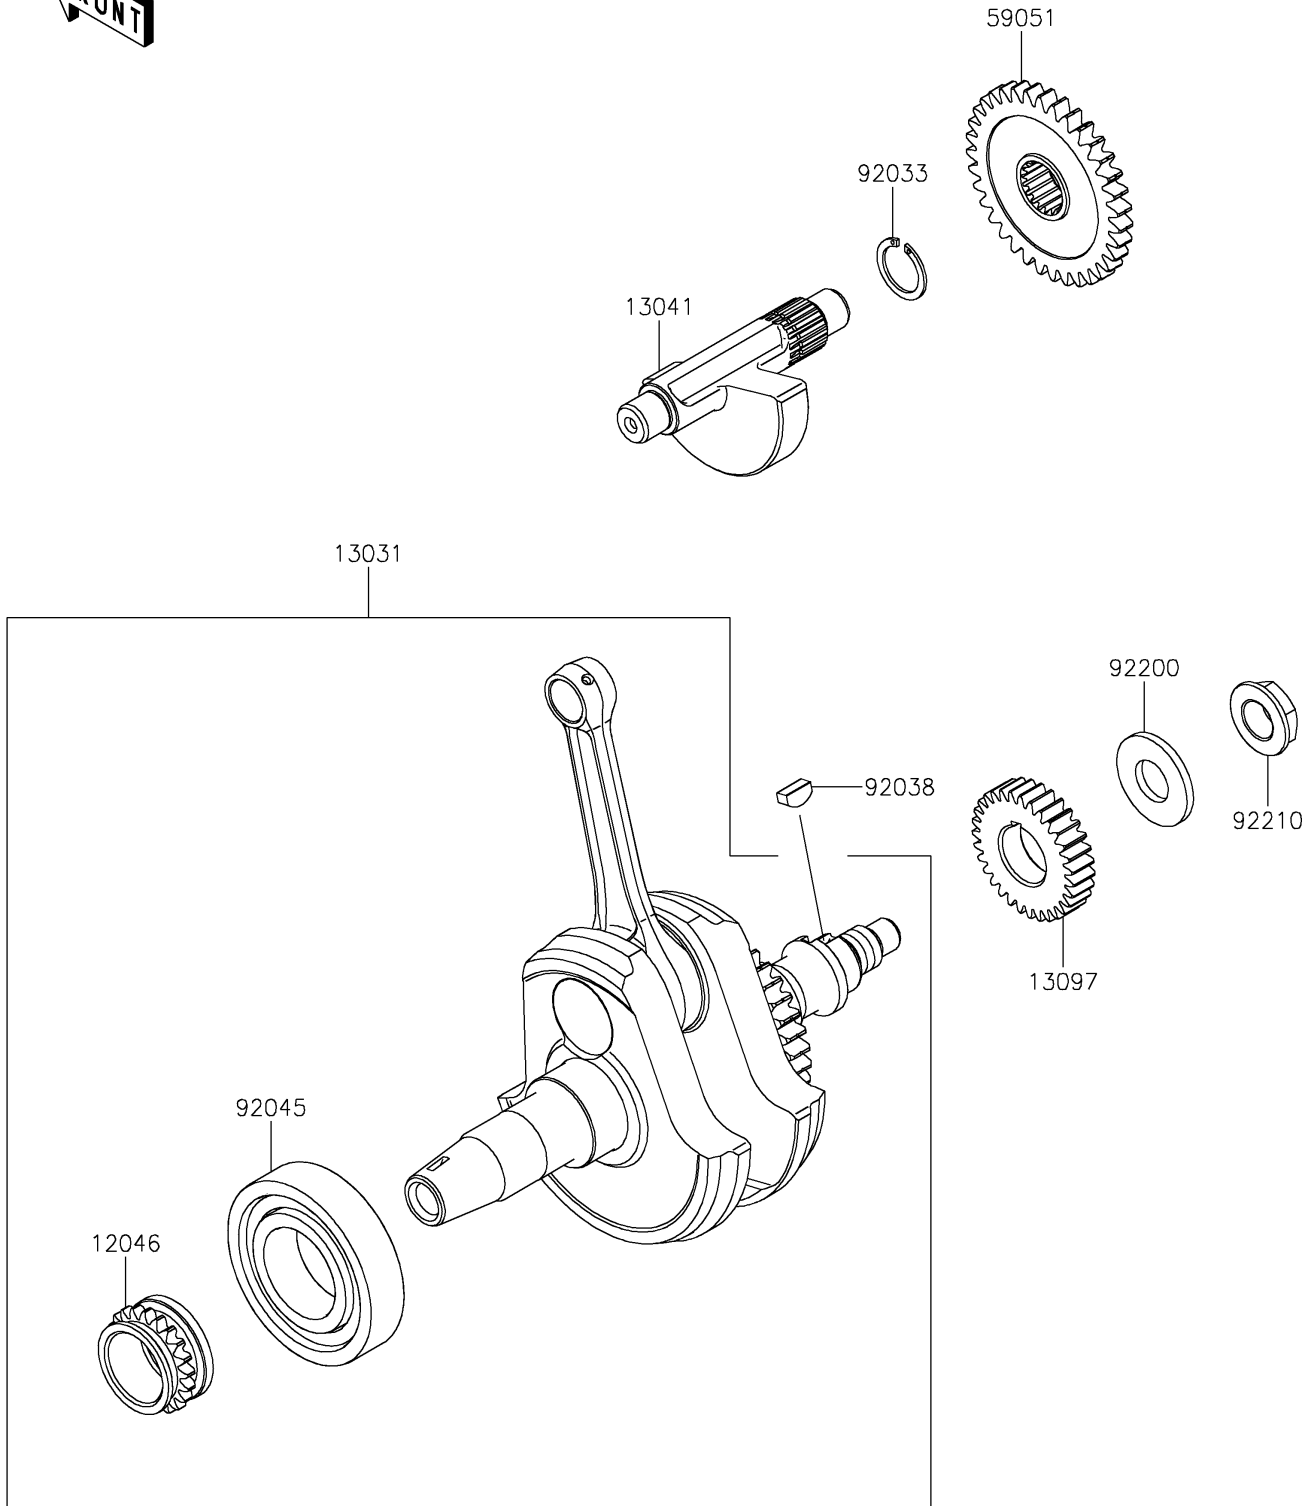

# 2023 KLX® 230 S PARTS DIAGRAM

Crankshaft

E1321

## 2023 KLX® 230 S PARTS LIST

### Crankshaft

ITEM NAME	PART NUMBER	QUANTITY
SPROCKET,21T (Ref # 12046)	12046-0613	1
CRANKSHAFT-COMP (Ref # 13031)	13031-1522	1
BALANCER (Ref # 13041)	13041-0571	1
GEAR-PRIMARY SPUR,31T (Ref # 13097)	13097-0603	1
GEAR-SPUR,BALANCER,DRIVEN,35T (Ref # 59051)	59051-0864	1
RING-SNAP,18MM (Ref # 92033)	92033-029	1
KEY (Ref # 92038)	92038-1057	1
BEARING-BALL,6207CS17 (Ref # 92045)	92045-0906	1
WASHER,16.3X35X3.2 (Ref # 92200)	92200-0119	1
NUT,16MM (Ref # 92210)	92210-1538	1