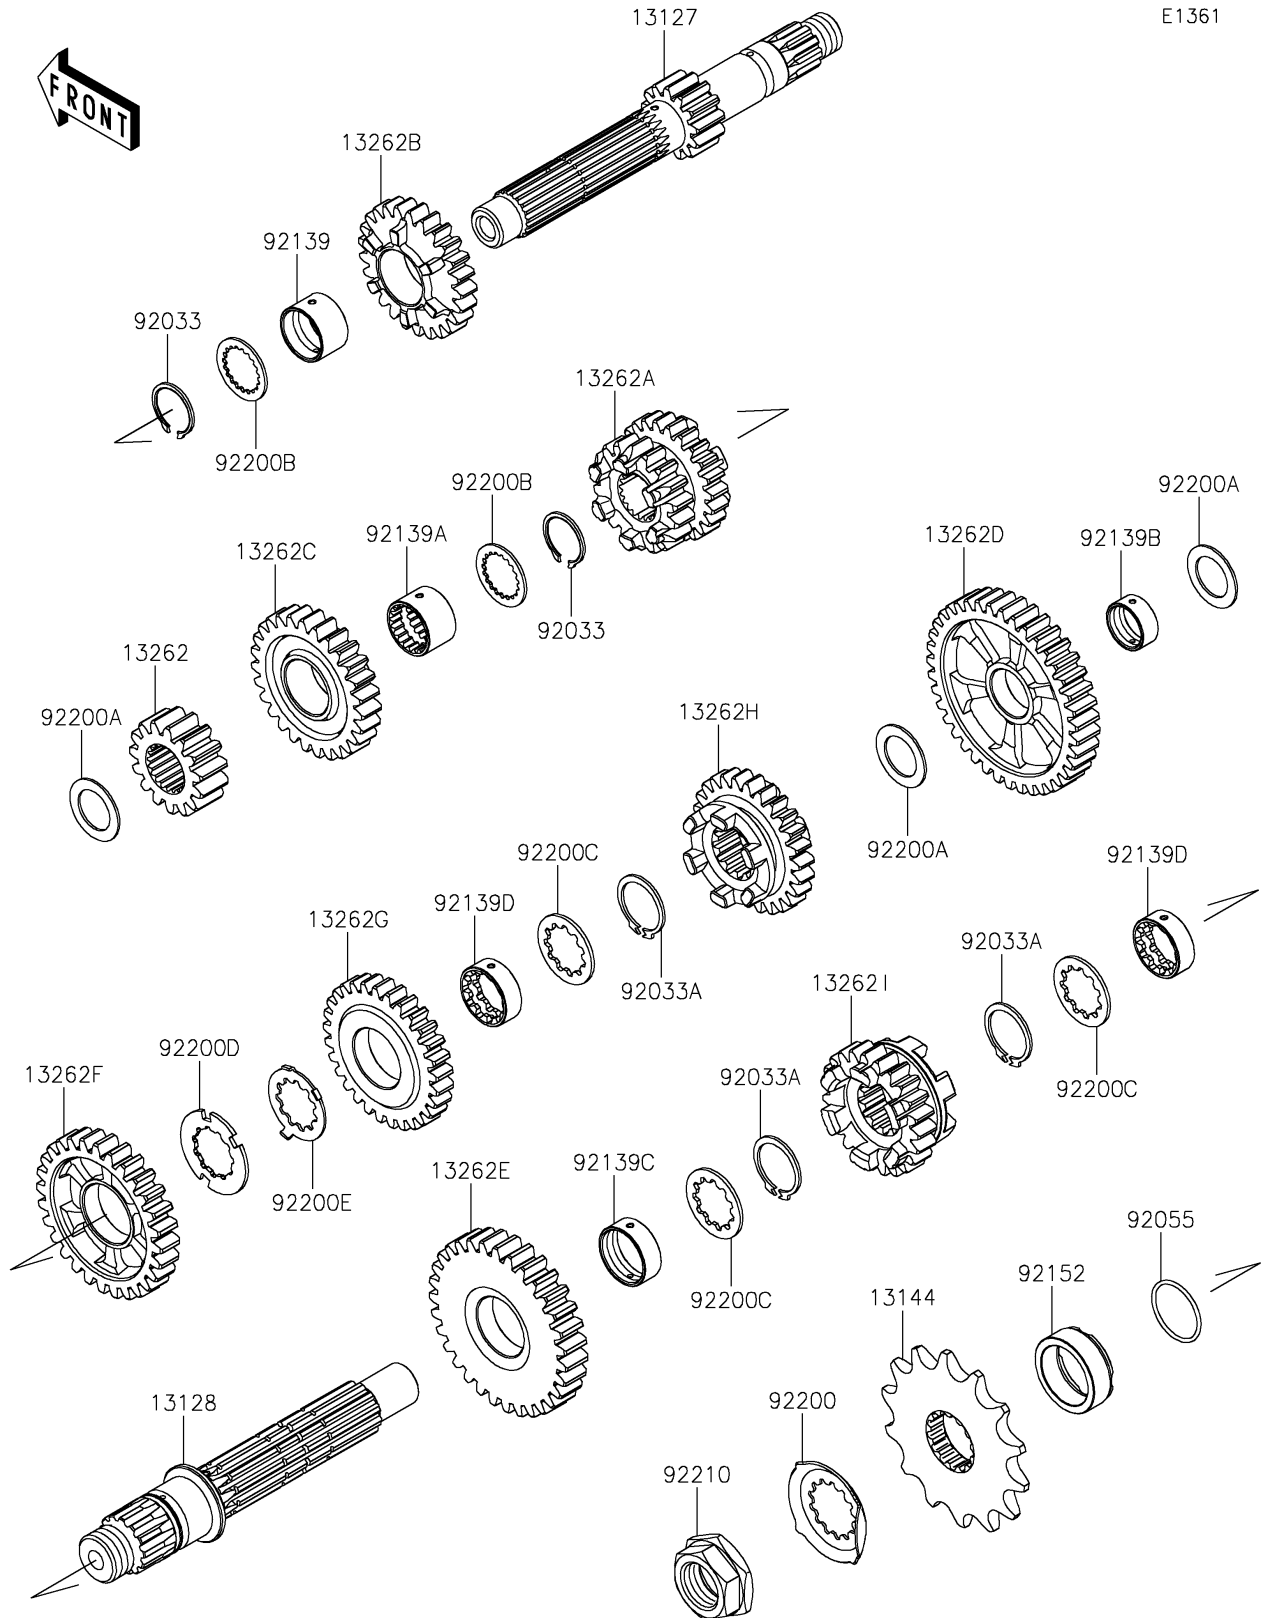

2023 KLX® 230 S PARTS DIAGRAM

Transmission

2023 KLX® 230 S PARTS LIST

Transmission

ITEM NAME	PART NUMBER	QUANTITY
SHAFT-TRANSMISSION INPUT (Ref # 13127)	13127-0698	1
SHAFT-TRANSMISSION OUTPUT (Ref # 13128)	13128-0712	1
SPROCKET-OUTPUT,14T (Ref # 13144)	13144-0599	1
GEAR,INPUT 2ND,15T (Ref # 13262)	13262-1368	1
GEAR,INPUT 3RD&4TH,18T&23T (Ref # 13262A)	13262-1369	1
GEAR,INPUT 5TH,25T (Ref # 13262B)	13262-1370	1
GEAR,INPUT 6TH,27T (Ref # 13262C)	13262-1371	1
GEAR,OUTPUT LOW,39T (Ref # 13262D)	13262-1372	1
GEAR,OUTPUT 2ND,31T (Ref # 13262E)	13262-1373	1
GEAR,OUTPUT 3RD,28T (Ref # 13262F)	13262-1374	1
GEAR,OUTPUT 4TH,29T (Ref # 13262G)	13262-1375	1
GEAR,OUTPUT 5TH,26T (Ref # 13262H)	13262-1376	1
GEAR,OUTPUT 6TH,23T (Ref # 13262I)	13262-1377	1
RING-SNAP (Ref # 92033)	92033-0798	2
RING-SNAP (Ref # 92033A)	92033-0799	3
RING-O,21.5X1.5 (Ref # 92055)	92055-0196	1
BUSHING,20X23X14 (Ref # 92139)	92139-0917	1
BUSHING,17.9X23X14.5 (Ref # 92139A)	92139-0918	1
BUSHING,17X20X8.5 (Ref # 92139B)	92139-0919	1
BUSHING,22X25X8.5 (Ref # 92139C)	92139-0920	1
BUSHING,18.7X25X8.6 (Ref # 92139D)	92139-0921	2
COLLAR (Ref # 92152)	92152-1350	1
WASHER (Ref # 92200)	92200-1720	1
WASHER,17.2X26X1 (Ref # 92200A)	92200-2223	3
WASHER,20X26X1.2 (Ref # 92200B)	92200-2224	2
WASHER,22.3X29X1.5 (Ref # 92200C)	92200-2226	3
WASHER (Ref # 92200D)	92200-2227	1
WASHER (Ref # 92200E)	92200-2228	1
NUT,20MM (Ref # 92210)	92210-0850	1