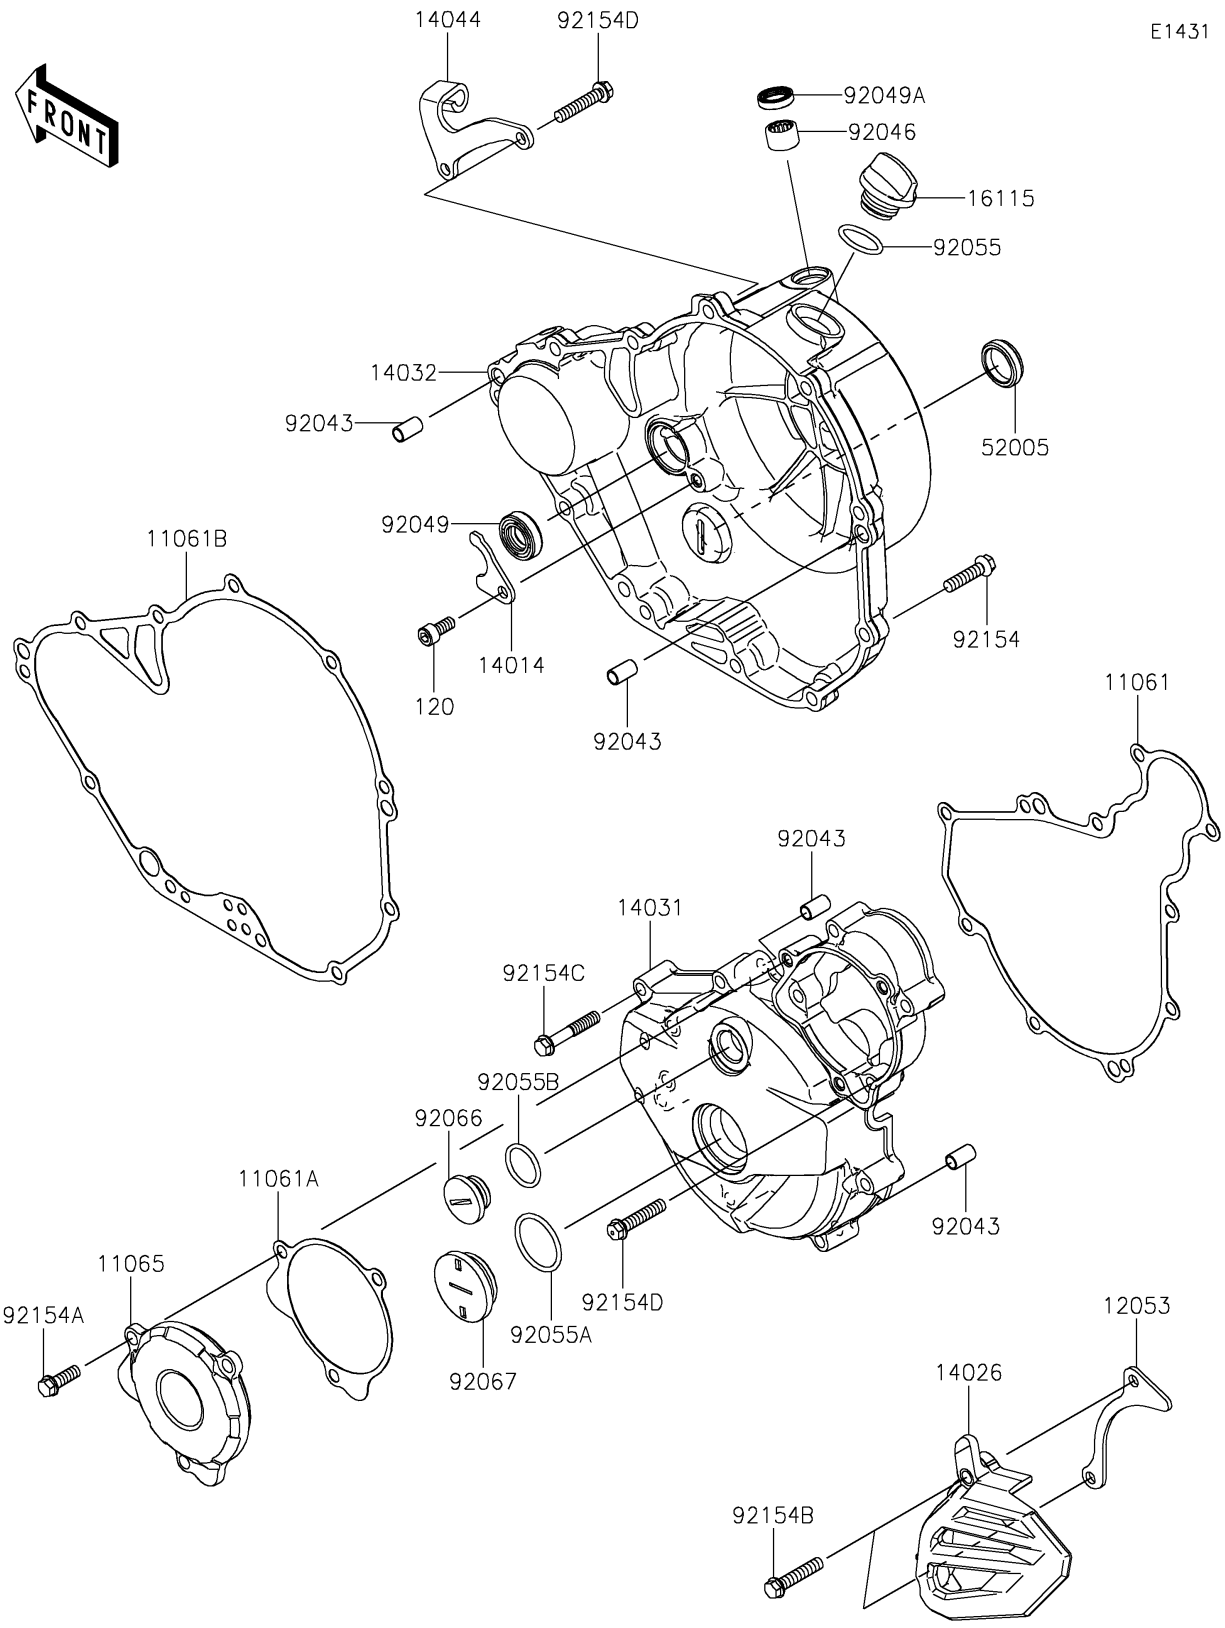

2023 KLX® 230 S PARTS DIAGRAM

Engine Cover(s)

E1431

2023 KLX® 230 S PARTS LIST

Engine Cover(s)

ITEM NAME	PART NUMBER	QUANTITY
GASKET,GENERATOR COVER (Ref # 11061)	11061-1299	1
GASKET,GENERATOR COVER CAP (Ref # 11061A)	11061-1300	1
GASKET,CLUTCH COVER (Ref # 11061B)	11061-1301	1
CAP,GENERATOR COVER (Ref # 11065)	11065-1300	1
GUIDE-CHAIN (Ref # 12053)	12053-0272	1
PLATE-POSITION (Ref # 14014)	14014-0567	1
COVER-CHAIN (Ref # 14026)	14026-0146	1
COVER-GENERATOR (Ref # 14031)	14031-0644	1
COVER-CLUTCH (Ref # 14032)	14032-0685	1
HOLDER-CABLE (Ref # 14044)	14044-0578	1
CAP-OIL FILLER (Ref # 16115)	16115-1053	1
GAUGE,OIL LEVEL (Ref # 52005)	52005-1009	1
PIN,6.2X8X14 (Ref # 92043)	92043-1741	4
BEARING-NEEDLE,HK1210FM (Ref # 92046)	92046-0034	1
SEAL-OIL (Ref # 92049)	92049-1191	1
SEAL-OIL,AG0353-F0 (Ref # 92049A)	92049-1262	1
RING-O,19.8MM (Ref # 92055)	92055-0844	1
RING-O,27.7X2.4 (Ref # 92055A)	92055-091	1
RING-O,20X2 (Ref # 92055B)	92055-1146	1
PLUG,COVER (Ref # 92066)	92066-0011	1
PLUG,30X8 (Ref # 92067)	92067-024	1
BOLT,FLANGED,6X25 (Ref # 92154)	92154-0520	9
BOLT,FLANGED,6X18 (Ref # 92154A)	92154-1775	3
BOLT,FLANGED,6X30 (Ref # 92154B)	92154-1830	2
BOLT,FLANGED,6X35 (Ref # 92154C)	92154-2100	8
BOLT,FLANGED,6X30 (Ref # 92154D)	92154-4061	4
BOLT-SOCKET,6X14 (Ref # 120)	120CA0614	1