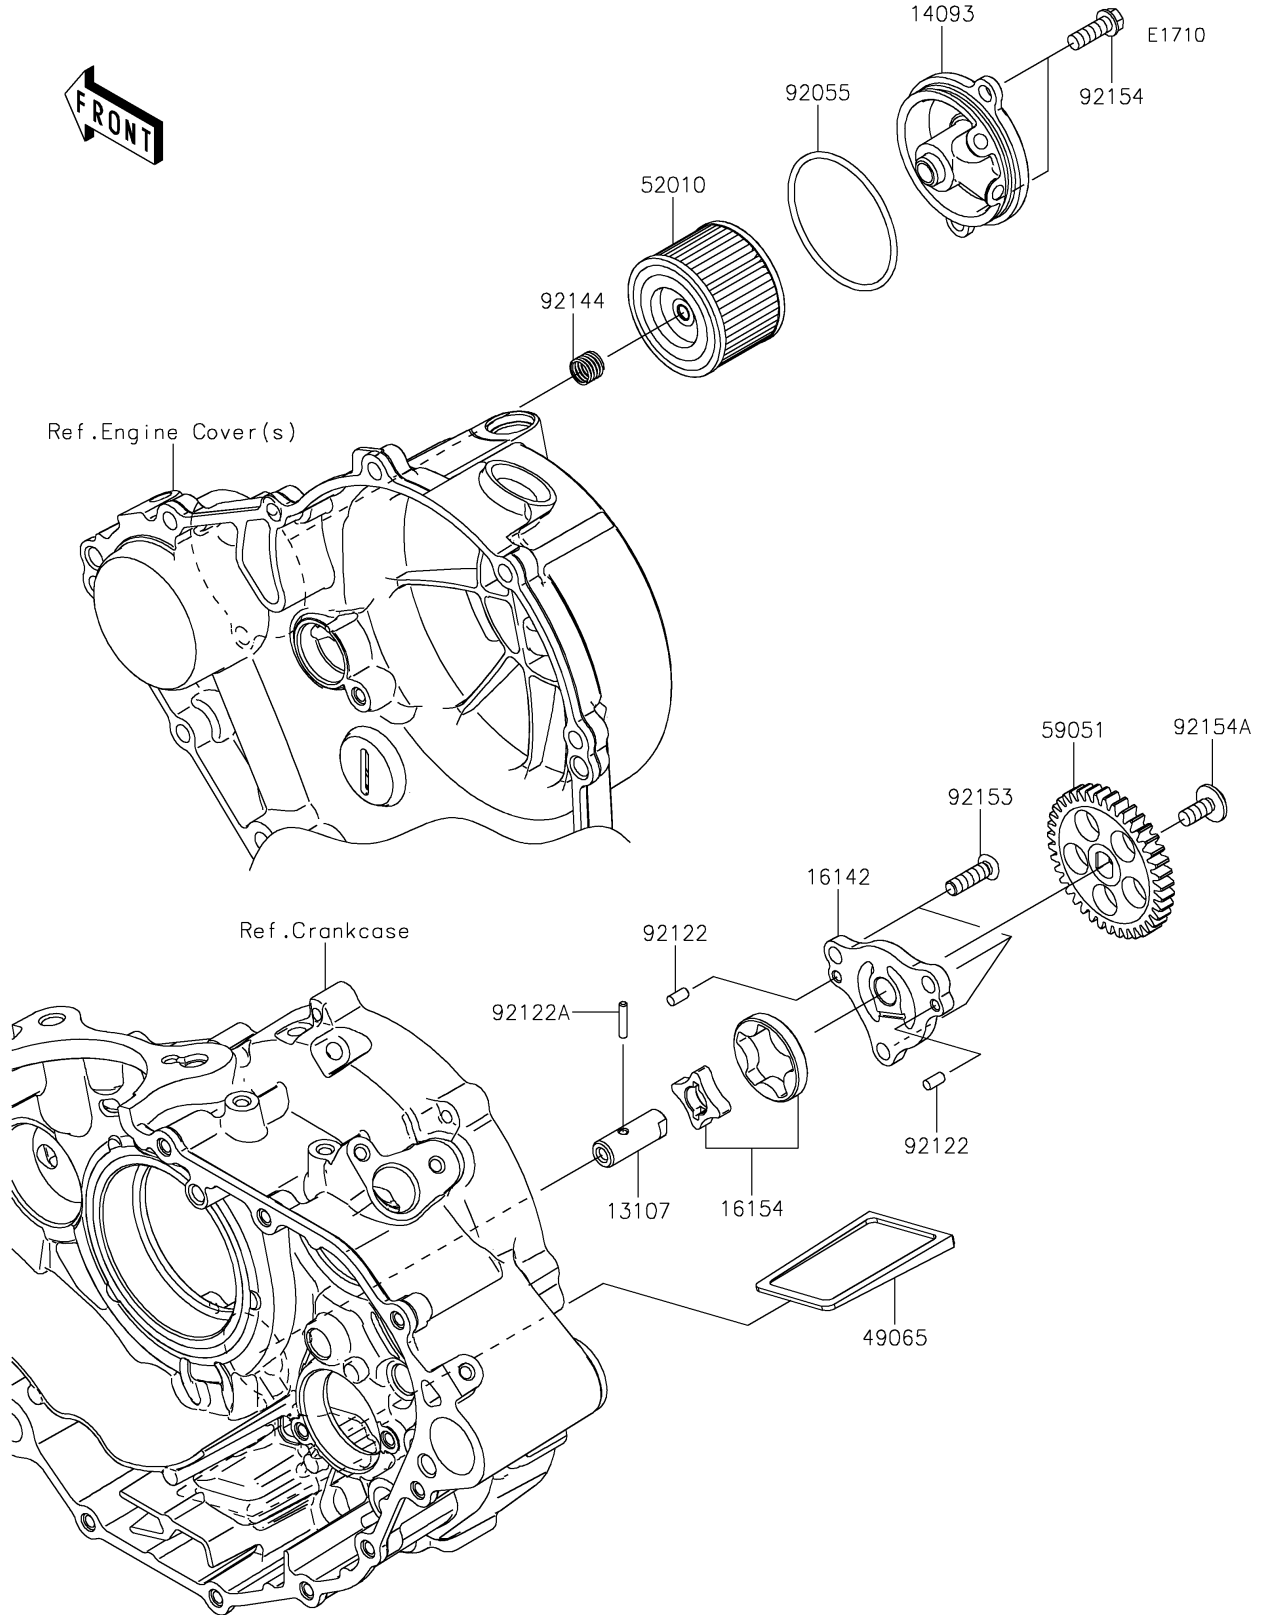

# 2023 KLX® 230 S PARTS DIAGRAM

## Oil Pump

## 2023 KLX® 230 S PARTS LIST

### Oil Pump

ITEM NAME	PART NUMBER	QUANTITY
SHAFT,OIL PUMP (Ref # 13107)	13107-0891	1
COVER,OIL FILTER (Ref # 14093)	14093-0786	1
COVER-PUMP,OIL (Ref # 16142)	16142-0760	1
ROTOR-PUMP (Ref # 16154)	16154-0747	1
FILTER-OIL (Ref # 49065)	49065-1058	1
ELEMENT-OIL FILTER (Ref # 52010)	52010-1053	1
GEAR-SPUR,39T (Ref # 59051)	59051-0819	1
RING-O,52.6X2.4 (Ref # 92055)	92055-1577	1
ROLLER,4X8 (Ref # 92122)	92122-0557	2
ROLLER,3X15.8 (Ref # 92122A)	92122-1126	1
SPRING (Ref # 92144)	92144-1761	1
BOLT,TORX,6X20 (Ref # 92153)	92153-1653	3
BOLT,FLANGED,6X18 (Ref # 92154)	92154-1775	2
BOLT,SOCKET,6X14 (Ref # 92154A)	92154-2731	1