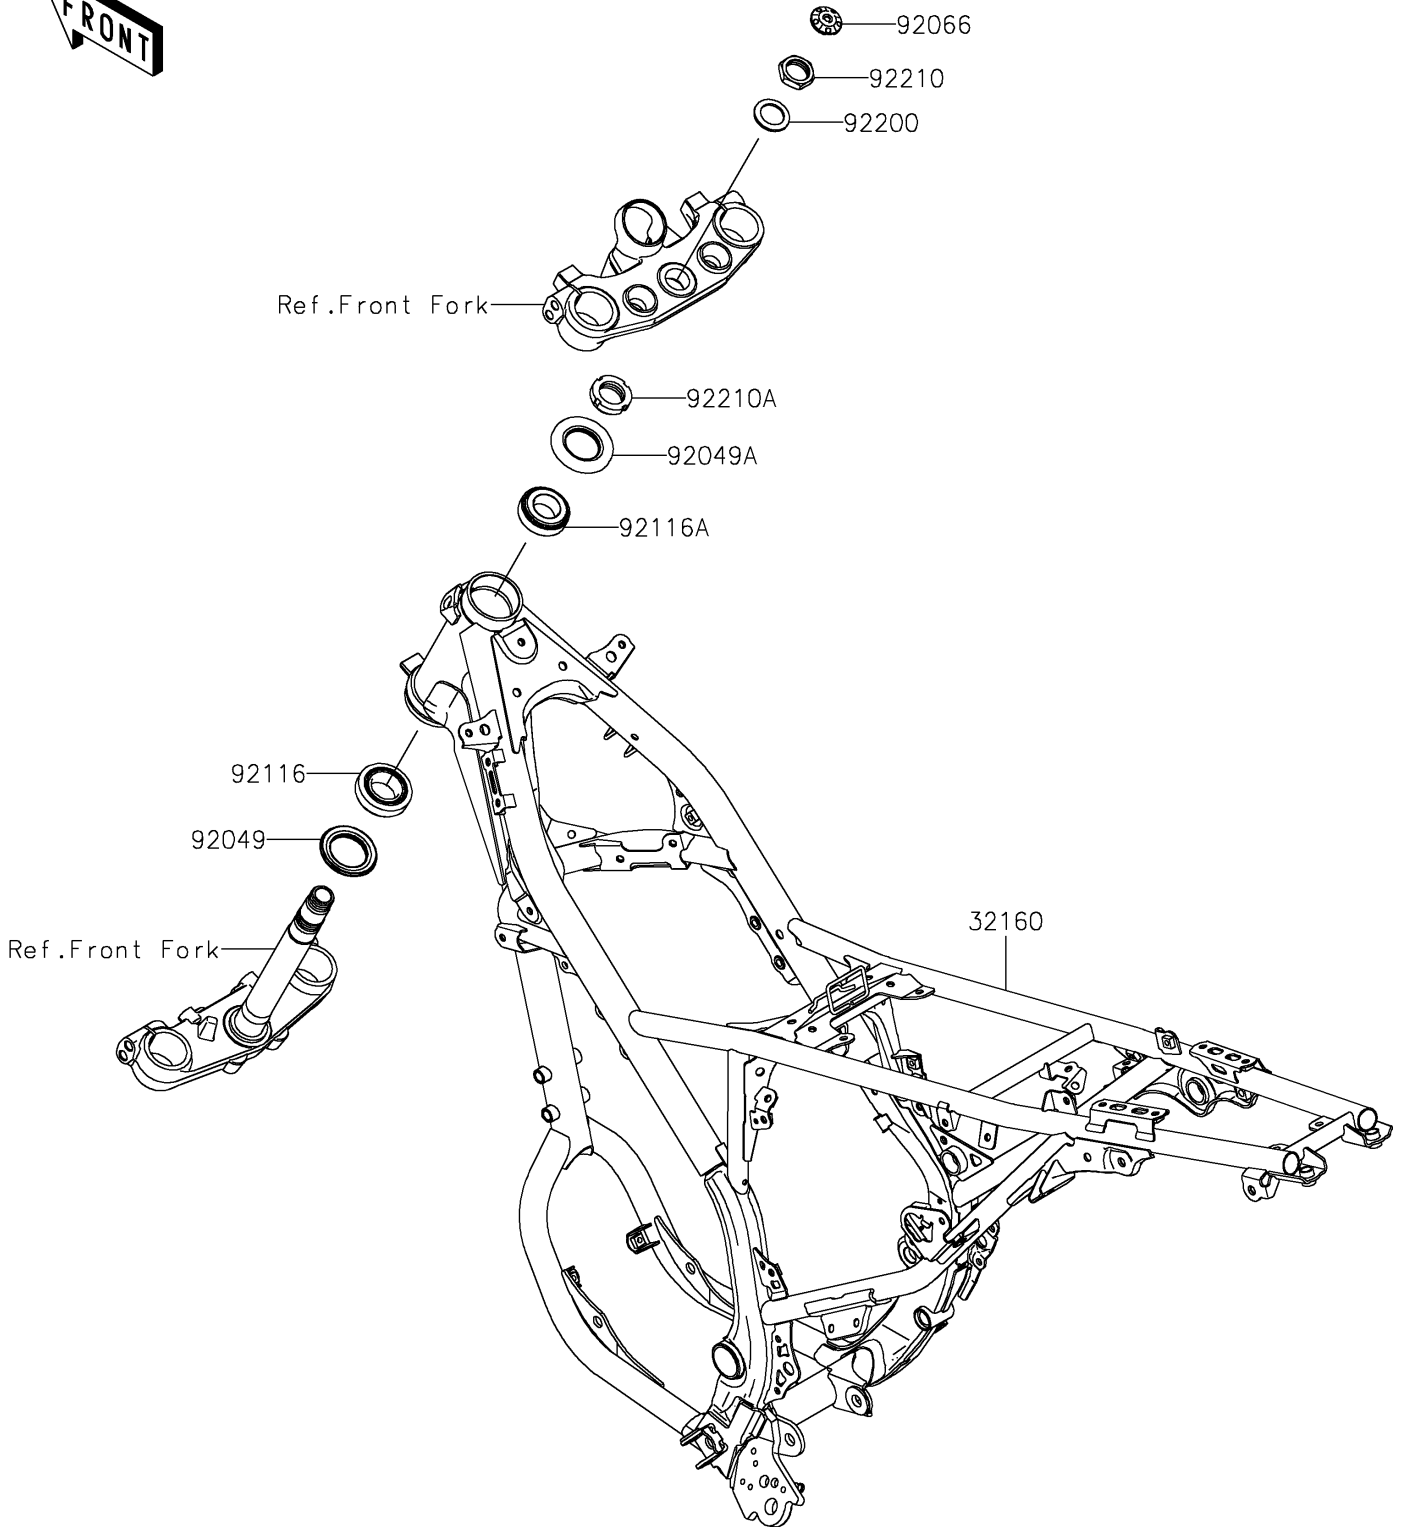

2023 KLX® 230 S PARTS DIAGRAM

Frame

F2120

2023 KLX® 230 S PARTS LIST

Frame

ITEM NAME	PART NUMBER	QUANTITY
FRAME-COMP,P.SILVER (Ref # 32160)	32160-1963-458	1
SEAL-OIL,XMHE36X52X4J (Ref # 92049)	92049-1162	1
SEAL-OIL,STEERING STEM (Ref # 92049A)	92049-1214	1
PLUG (Ref # 92066)	92066-0162	1
BEARING-ROLLER,HR320/28XJ (Ref # 92116)	92116-1009	1
BEARING-ROLLER,HICAP 32005JR (Ref # 92116A)	92116-1052	1
WASHER,STEERING STEM (Ref # 92200)	92200-0517	1
NUT,STEERING STEM,22MM (Ref # 92210)	92210-1521	1
NUT,STEERING STEM,25MM (Ref # 92210A)	92210-1754	1