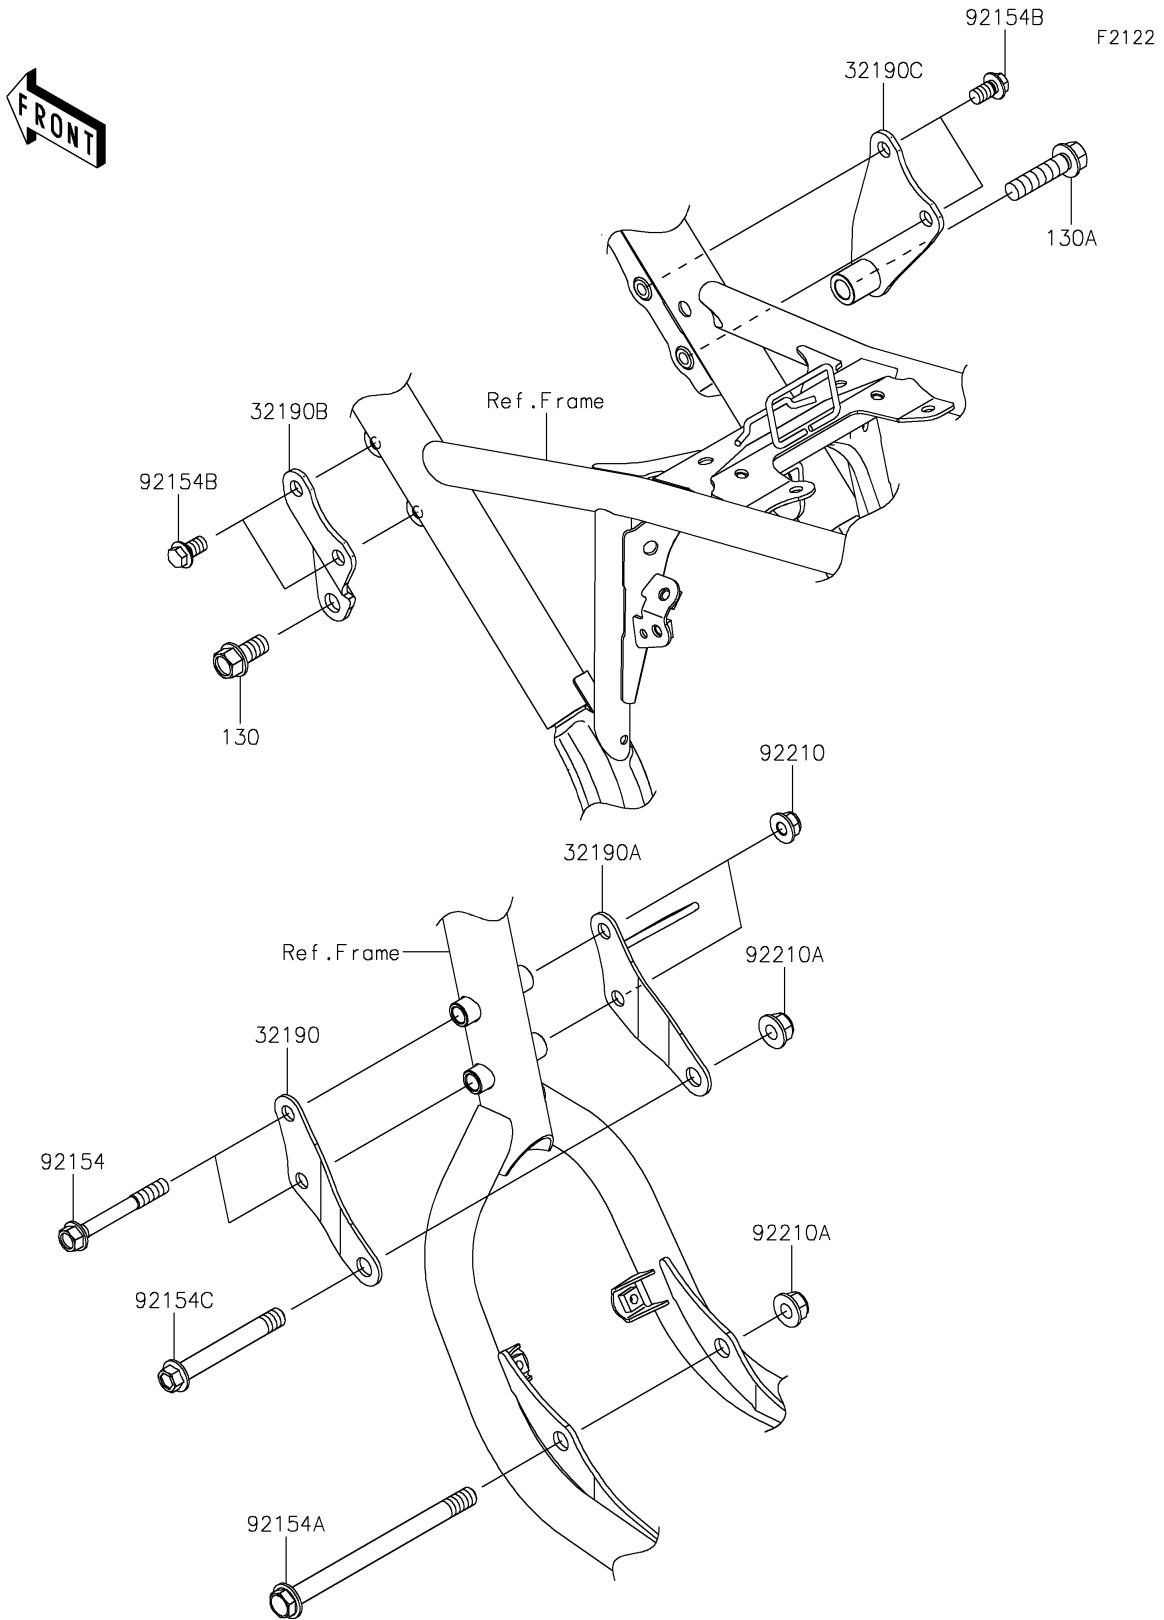

2023 KLX® 230 S PARTS DIAGRAM

Engine Mount

2023 KLX® 230 S PARTS LIST

Engine Mount

| ITEM NAME | PART NUMBER | QUANTITY |
|---------------------------------------|-------------|----------|
| BRACKET-ENGINE,FR,LH (Ref # 32190) | 32190-0793 | 1 |
| BRACKET-ENGINE,FR,RH (Ref # 32190A) | 32190-0794 | 1 |
| BRACKET-ENGINE,HEAD,LH (Ref # 32190B) | 32190-0796 | 1 |
| BRACKET-ENGINE,HEAD,RH (Ref # 32190C) | 32190-0797 | 1 |
| BOLT,FLANGED,8X65 (Ref # 92154) | 92154-3896 | 2 |
| BOLT,FLANGED,10X137 (Ref # 92154A) | 92154-3897 | 1 |
| BOLT,FLANGED,8X14 (Ref # 92154B) | 92154-3913 | 4 |
| BOLT,FLANGED,10X77 (Ref # 92154C) | 92154-4041 | 1 |
| NUT,8MM (Ref # 92210) | 92210-0570 | 2 |
| NUT,LOCK,FLANGED,10MM (Ref # 92210A) | 92210-1080 | 2 |
| BOLT-FLANGED,10X20 (Ref # 130) | 130CA1020 | 1 |
| BOLT-FLANGED,10X40 (Ref # 130A) | 130CA1040 | 1 |