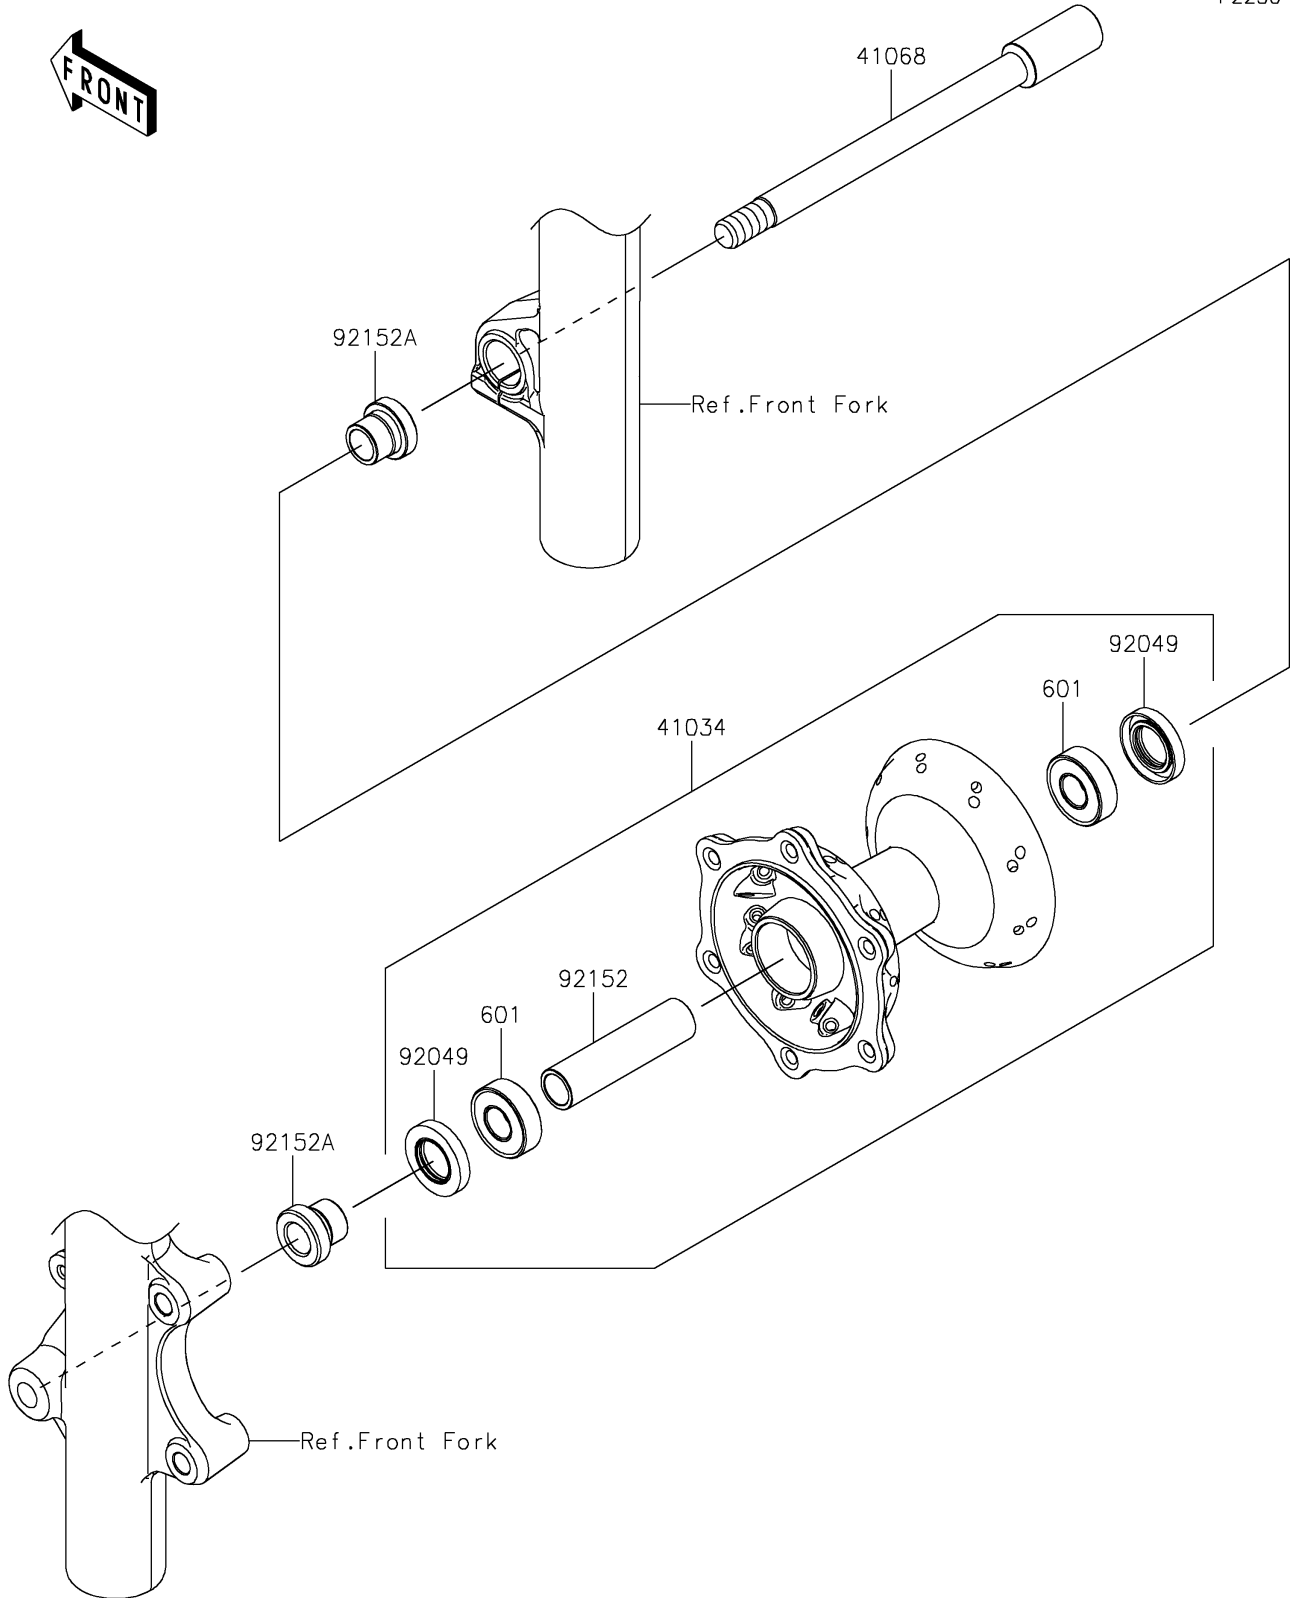

2023 KLX® 230 S PARTS DIAGRAM

Front Hub

F2230

2023 KLX® 230 S PARTS LIST

Front Hub

ITEM NAME	PART NUMBER	QUANTITY
DRUM-ASSY,FR (Ref # 41034)	41034-0600	1
AXLE,FR,15X188 (Ref # 41068)	41068-0650	1
SEAL-OIL (Ref # 92049)	92049-0114	2
COLLAR,15.2X20X9 (Ref # 92152)	92152-2543	1
COLLAR (Ref # 92152A)	92152-2545	2
BEARING-BALL (Ref # 601)	601B6202UU	2