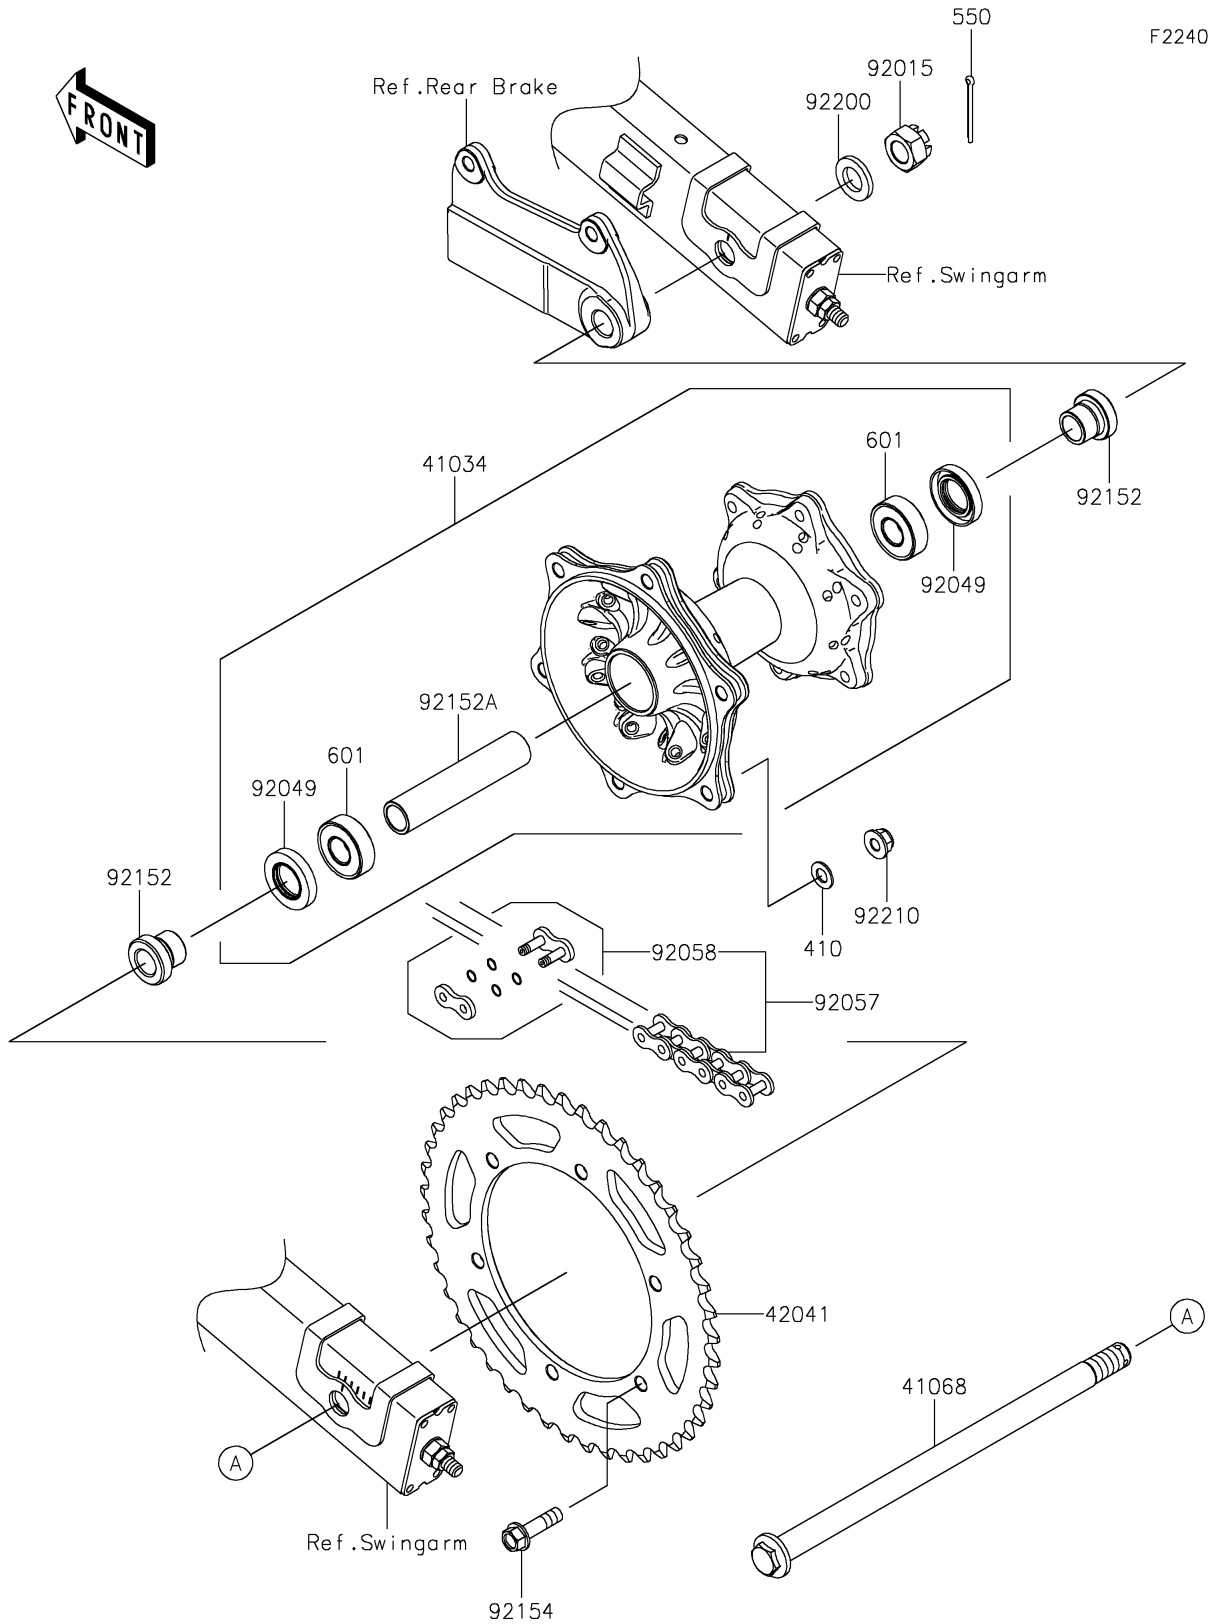

# 2023 KLX® 230 S PARTS DIAGRAM

## Rear Hub

## 2023 KLX® 230 S PARTS LIST

### Rear Hub

ITEM NAME	PART NUMBER	QUANTITY
DRUM-ASSY,RR (Ref # 41034)	41034-0612	1
AXLE,RR,15X275 (Ref # 41068)	41068-0648	1
SPROCKET-HUB,45T (Ref # 42041)	42041-0174	1
NUT,CASTLE,14MM (Ref # 92015)	92015-1765	1
SEAL-OIL (Ref # 92049)	92049-0114	2
CHAIN,DRIVE,520VF2X108L (Ref # 92057)	92057-0802	1
JOINT-CHAIN (Ref # 92058)	92058-0069	1
COLLAR (Ref # 92152)	92152-2545	2
COLLAR,15.2X20X96.2 (Ref # 92152A)	92152-2546	1
BOLT,FLANGED,8X30 (Ref # 92154)	92154-3918	6
WASHER,14.2X26X3.2 (Ref # 92200)	92200-1428	1
NUT,8MM (Ref # 92210)	92210-0570	6
WASHER-PLAIN-SMALL,8MM (Ref # 410)	410AA0800	6
PIN-COTTER,3.0X35 (Ref # 550)	550AA3035	1
BEARING-BALL (Ref # 601)	601B6202UU	2