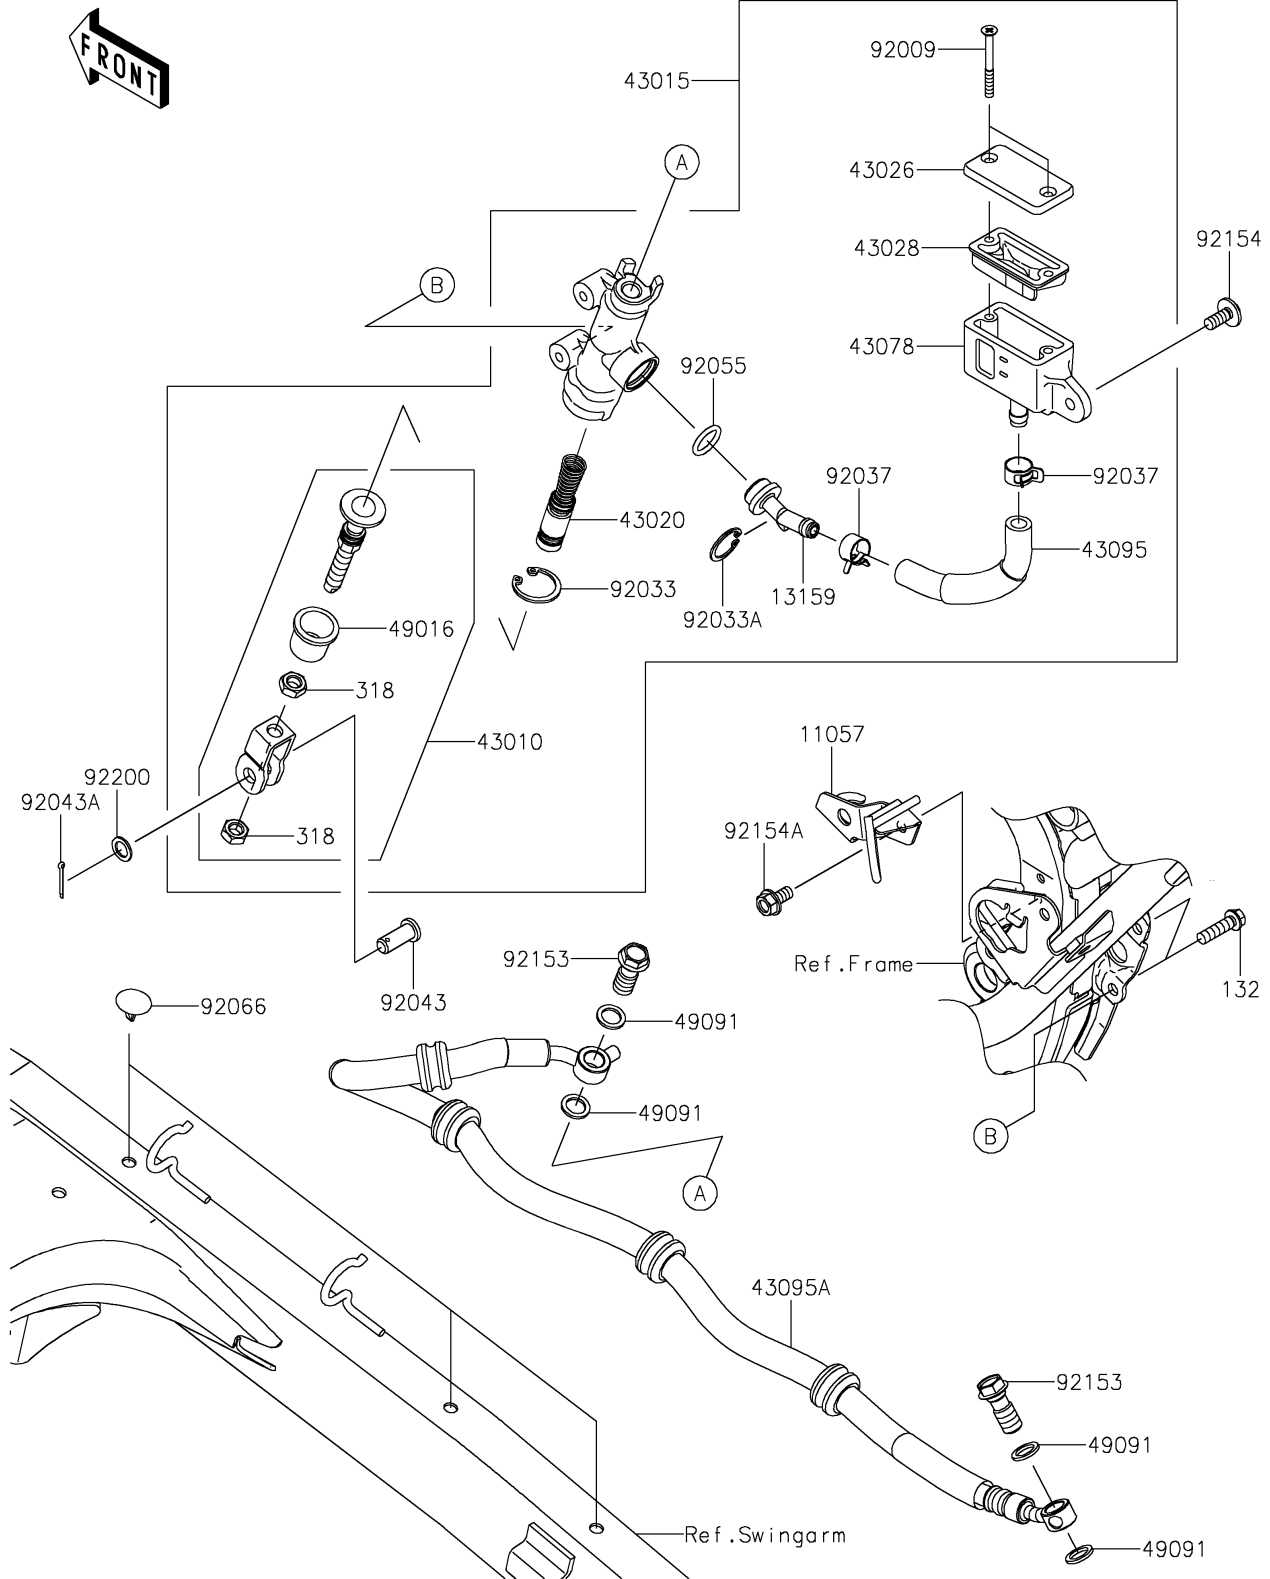

2023 KLX® 230 S PARTS DIAGRAM

Rear Master Cylinder

F2293

2023 KLX® 230 S PARTS LIST

Rear Master Cylinder

ITEM NAME	PART NUMBER	QUANTITY
BRACKET (Ref # 11057)	11057-2396	1
CONNECTOR (Ref # 13159)	13159-0009	1
ROD-ASSY-BRAKE (Ref # 43010)	43010-0028	1
CYLINDER-ASSY-MASTER,RR (Ref # 43015)	43015-0737	1
PISTON-COMP-BRAKE (Ref # 43020)	43020-0027	1
CAP-BRAKE (Ref # 43026)	43026-1075	1
DIAPHRAGM (Ref # 43028)	43028-1067	1
RESERVOIR (Ref # 43078)	43078-1189	1
HOSE-BRAKE (Ref # 43095)	43095-1663	1
HOSE-BRAKE,RR CALIPER-RR M/C (Ref # 43095A)	43095-1665	1
COVER-SEAL,BRAKE PISTON (Ref # 49016)	49016-1103	1
WASHER-SEAL,10.1X14.5X1.5 (Ref # 49091)	49091-0001	4
SCREW,4X40 (Ref # 92009)	92009-1596	2
RING-SNAP,20.9X24.6X1.2 (Ref # 92033)	92033-0079	1
RING-SNAP,20.5MM (Ref # 92033A)	92033-1186	1
CLAMP (Ref # 92037)	92037-1710	2
PIN (Ref # 92043)	92043-0004	1
PIN,COTTER,2.0X15 (Ref # 92043A)	92043-0766	1
RING-O,14.8X2.4 (Ref # 92055)	92055-0741	1
PLUG (Ref # 92066)	92066-0934	3
BOLT,OIL,L=23 (Ref # 92153)	92153-0029	2
BOLT,SOCKET,6X14 (Ref # 92154)	92154-1202	1
BOLT,FLANGED,6X12 (Ref # 92154A)	92154-2776	1
WASHER,8.5X13X1 (Ref # 92200)	92200-1980	1
BOLT-FLANGED-SMALL,6X22 (Ref # 132)	132BA0622	2
NUT-HEX-SMALL,8MM (Ref # 318)	318BA0800	2