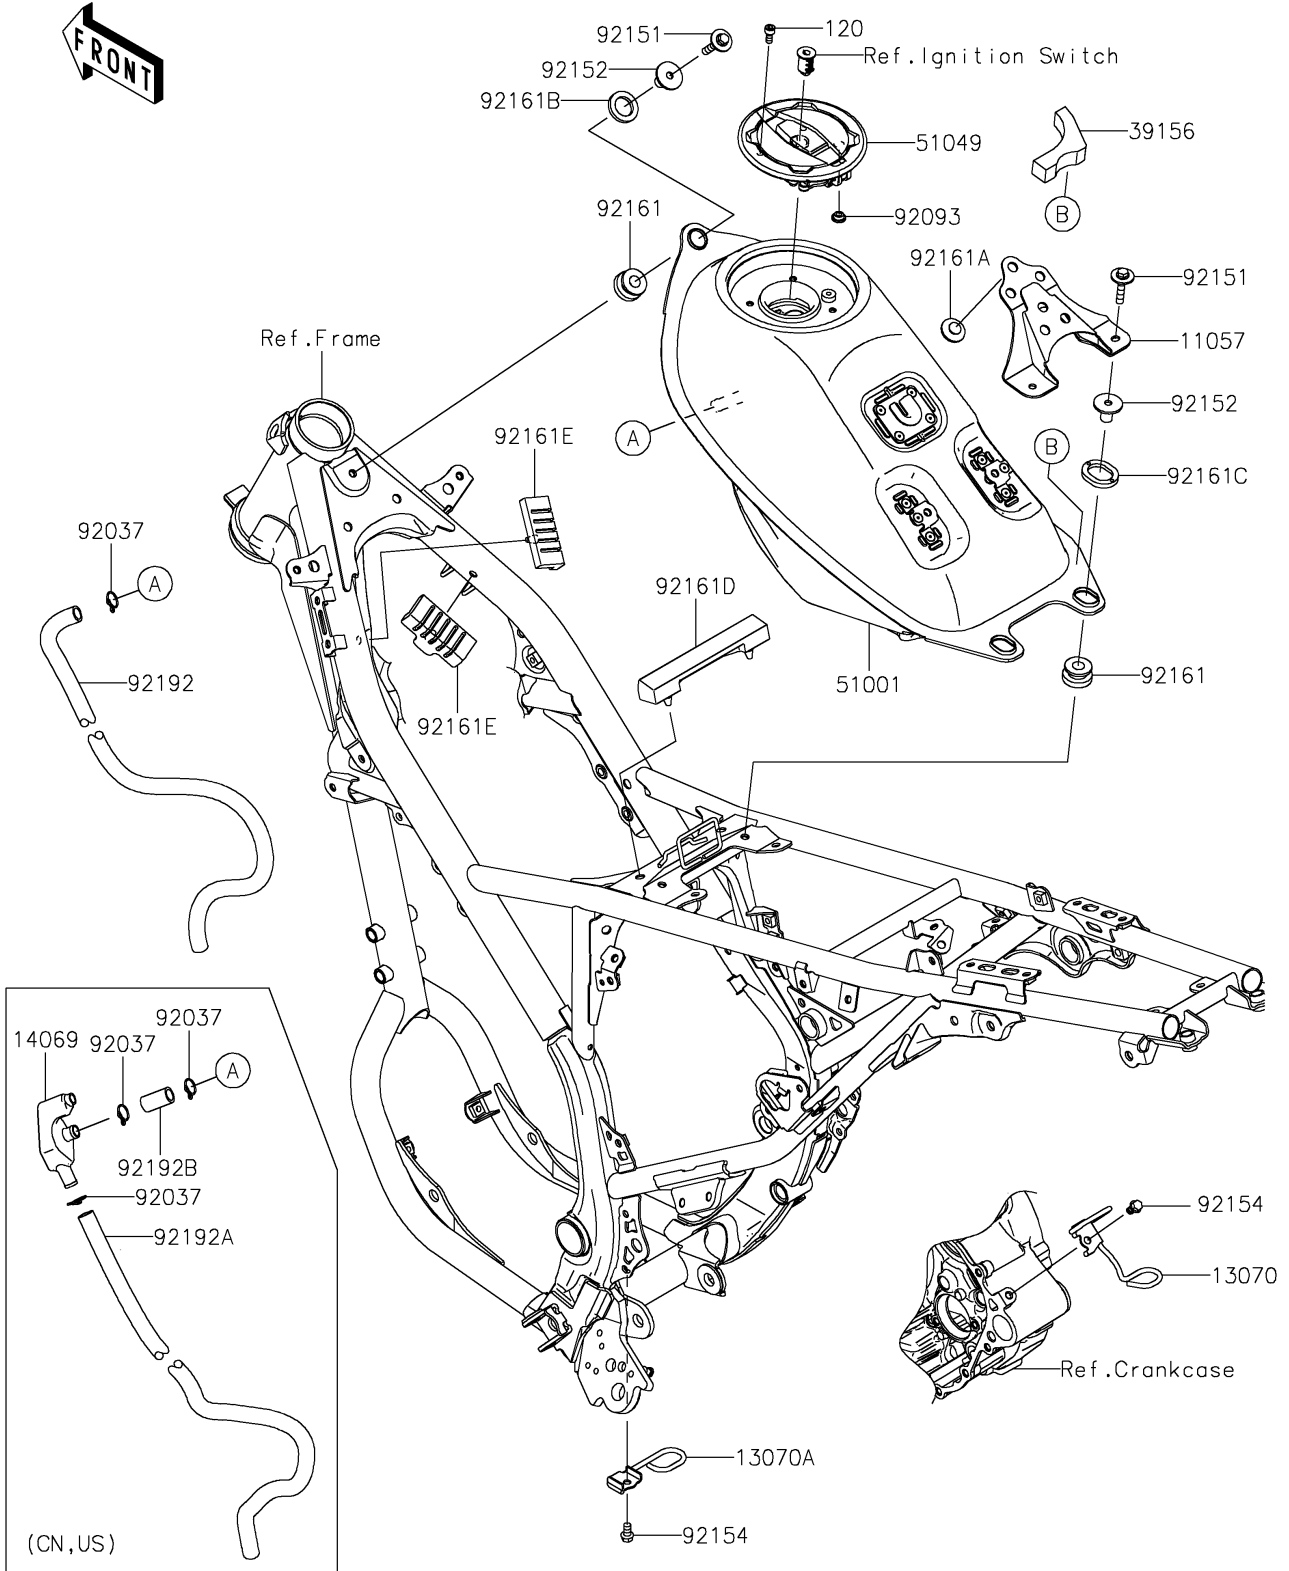

2023 KLX® 230 S PARTS DIAGRAM

Fuel Tank

F2410

2023 KLX® 230 S PARTS LIST

Fuel Tank

ITEM NAME	PART NUMBER	QUANTITY
BRACKET (Ref # 11057)	11057-3910	1
GUIDE (Ref # 13070)	13070-0909	1
GUIDE (Ref # 13070A)	13070-0912	1
PAD (Ref # 39156)	39156-2463	1
TANK-COMP-FUEL,F.S.BLACK (Ref # 51001)	51001-0902-25Q	1
CAP-TANK (Ref # 51049)	51049-0765	1
SEAL,FUEL TANK CAP (Ref # 92093)	92093-1030	1
BOLT,FLANGED,6X30 (Ref # 92151)	92151-1105	3
COLLAR,6.8X10X16 (Ref # 92152)	92152-2666	3
BOLT,FLANGED,6X10 (Ref # 92154)	92154-0459	2
DAMPER,FUEL TANK (Ref # 92161)	92161-1392	3
DAMPER,8X22X10 (Ref # 92161A)	92161-1685	3
DAMPER (Ref # 92161B)	92161-2216	1
DAMPER (Ref # 92161C)	92161-2217	2
DAMPER (Ref # 92161D)	92161-2231	1
DAMPER (Ref # 92161E)	92161-2286	2
BOLT-SOCKET,5X12 (Ref # 120)	120CA0512	4