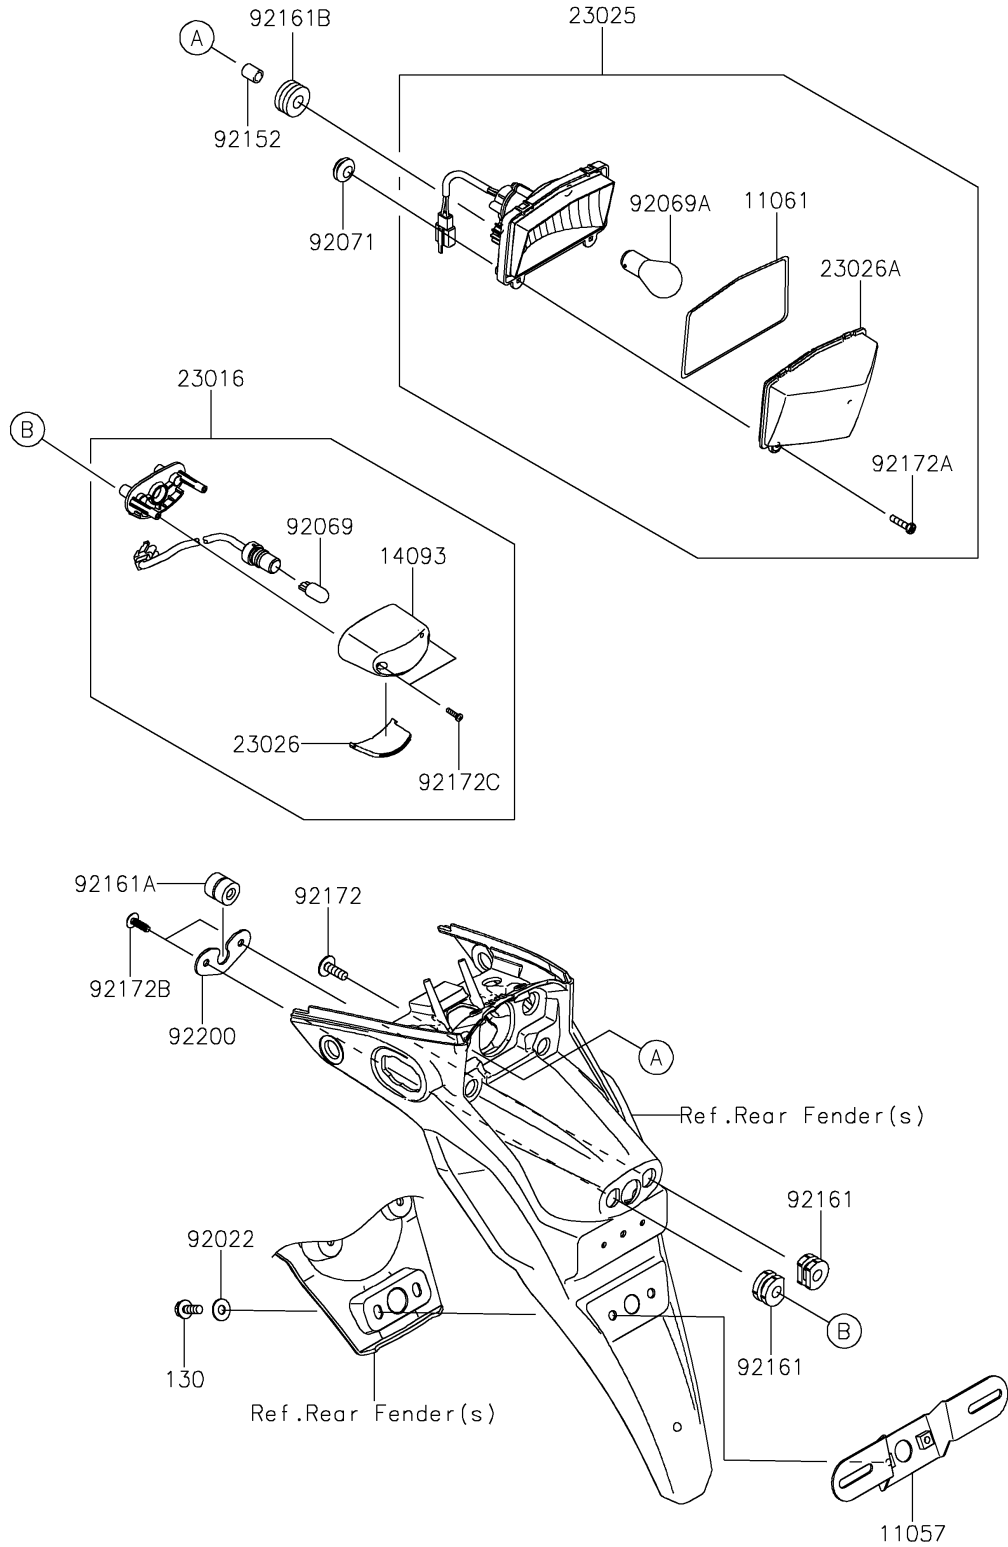

# 2023 KLX® 230 S PARTS DIAGRAM

Taillight(s)

F2720

## 2023 KLX® 230 S PARTS LIST

### Taillight(s)

ITEM NAME	PART NUMBER	QUANTITY
BRACKET,LICENSE PLATE (Ref # 11057)	11057-1046	1
GASKET,TAIL LAMP LENS (Ref # 11061)	11061-0393	1
COVER,LICENSE LAMP (Ref # 14093)	14093-0525	1
LAMP-ASSY,LICENCE (Ref # 23016)	23016-0604	1
LAMP-TAIL (Ref # 23025)	23025-0392	1
LENS,LICENSE LAMP (Ref # 23026)	23026-0025	1
LENS,TAIL LAMP (Ref # 23026A)	23026-0036	1
WASHER,6.5X16X1.0 (Ref # 92022)	92022-1093	2
BULB,12V 5W (Ref # 92069)	92069-1016	1
BULB,12V 21/5W (Ref # 92069A)	92069-1084	1
GROMMET (Ref # 92071)	92071-024	2
COLLAR,6.8X10X13 (Ref # 92152)	92152-0580	2
DAMPER (Ref # 92161)	92161-0776	2
DAMPER,6X18X18.2 (Ref # 92161A)	92161-1809	1
DAMPER,10X24X12 (Ref # 92161B)	92161-2112	2
SCREW,6X18 (Ref # 92172)	92172-0192	2
SCREW,4.2X19 (Ref # 92172A)	92172-0411	2
SCREW,5X16 (Ref # 92172B)	92172-0834	2
SCREW,4X12 (Ref # 92172C)	92172-0904	2
WASHER (Ref # 92200)	92200-1773	1
BOLT-FLANGED,6X16 (Ref # 130)	130BA0616	2