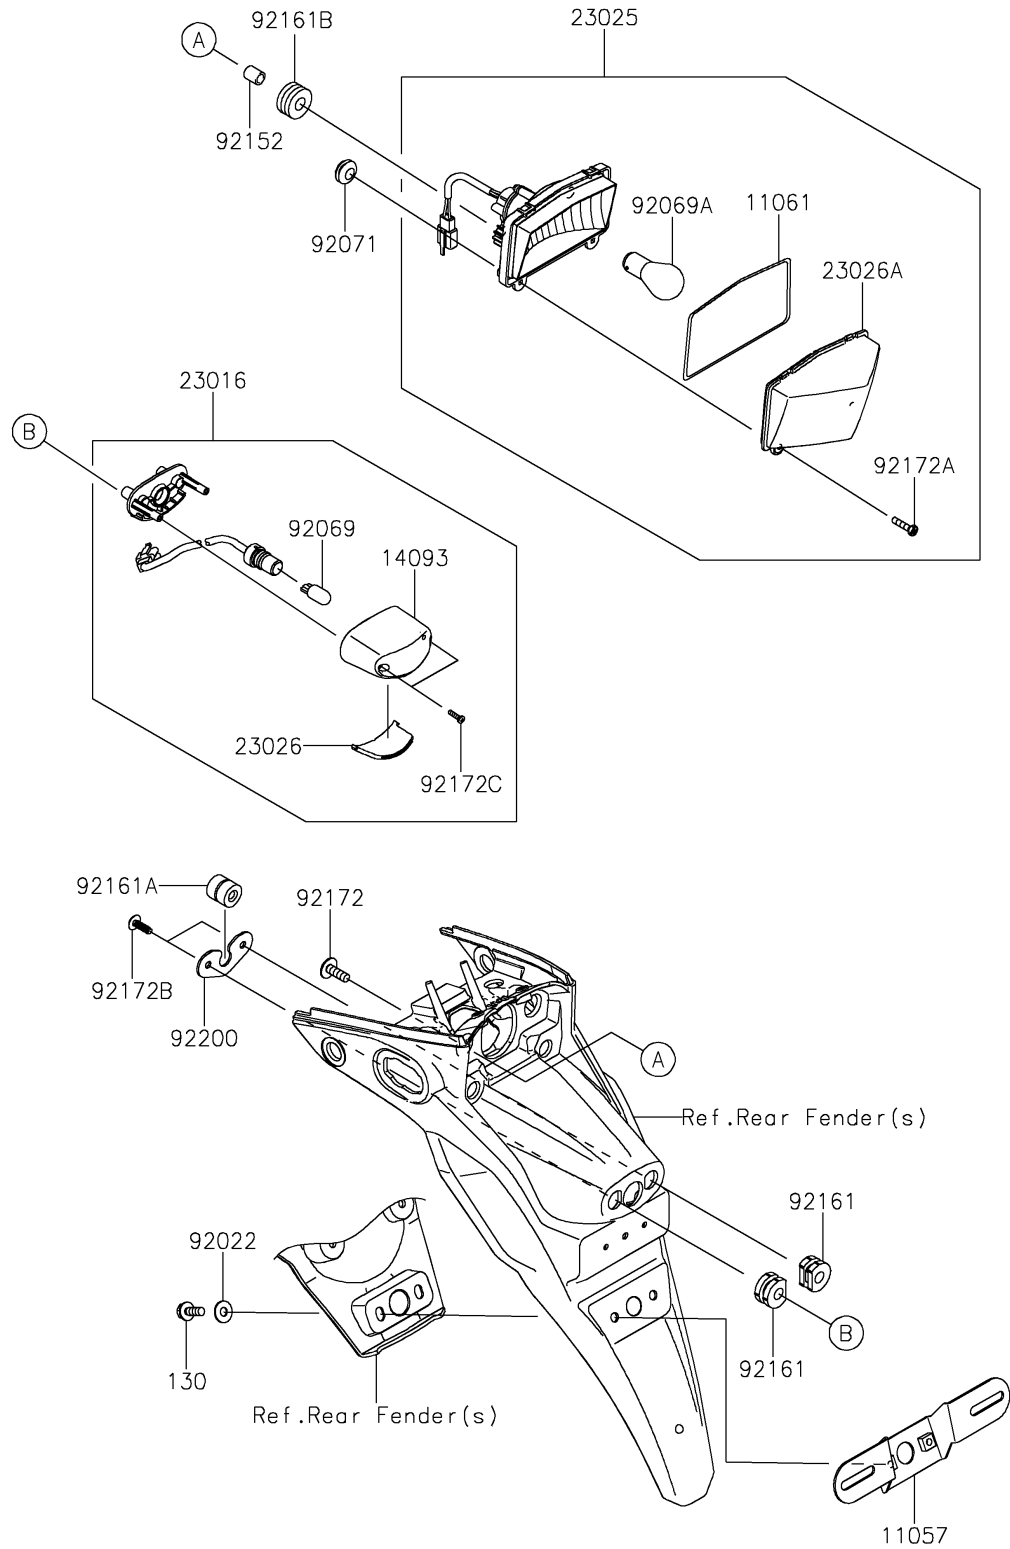

2023 KLX® 230 S PARTS DIAGRAM

Taillight(s)

F2720

2023 KLX® 230 S PARTS LIST

Taillight(s)

ITEM NAME	PART NUMBER	QUANTITY
BRACKET,LICENSE PLATE (Ref # 11057)	11057-1046	1
GASKET,TAIL LAMP LENS (Ref # 11061)	11061-0393	1
COVER,LICENSE LAMP (Ref # 14093)	14093-0525	1
LAMP-ASSY,LICENCE (Ref # 23016)	23016-0604	1
LAMP-TAIL (Ref # 23025)	23025-0392	1
LENS,LICENSE LAMP (Ref # 23026)	23026-0025	1
LENS,TAIL LAMP (Ref # 23026A)	23026-0036	1
WASHER,6.5X16X1.0 (Ref # 92022)	92022-1093	2
BULB,12V 5W (Ref # 92069)	92069-1016	1
BULB,12V 21/5W (Ref # 92069A)	92069-1084	1
GROMMET (Ref # 92071)	92071-024	2
COLLAR,6.8X10X13 (Ref # 92152)	92152-0580	2
DAMPER (Ref # 92161)	92161-0776	2
DAMPER,6X18X18.2 (Ref # 92161A)	92161-1809	1
DAMPER,10X24X12 (Ref # 92161B)	92161-2112	2
SCREW,6X18 (Ref # 92172)	92172-0192	2
SCREW,4.2X19 (Ref # 92172A)	92172-0411	2
SCREW,5X16 (Ref # 92172B)	92172-0834	2
SCREW,4X12 (Ref # 92172C)	92172-0904	2
WASHER (Ref # 92200)	92200-1773	1
BOLT-FLANGED,6X16 (Ref # 130)	130BA0616	2