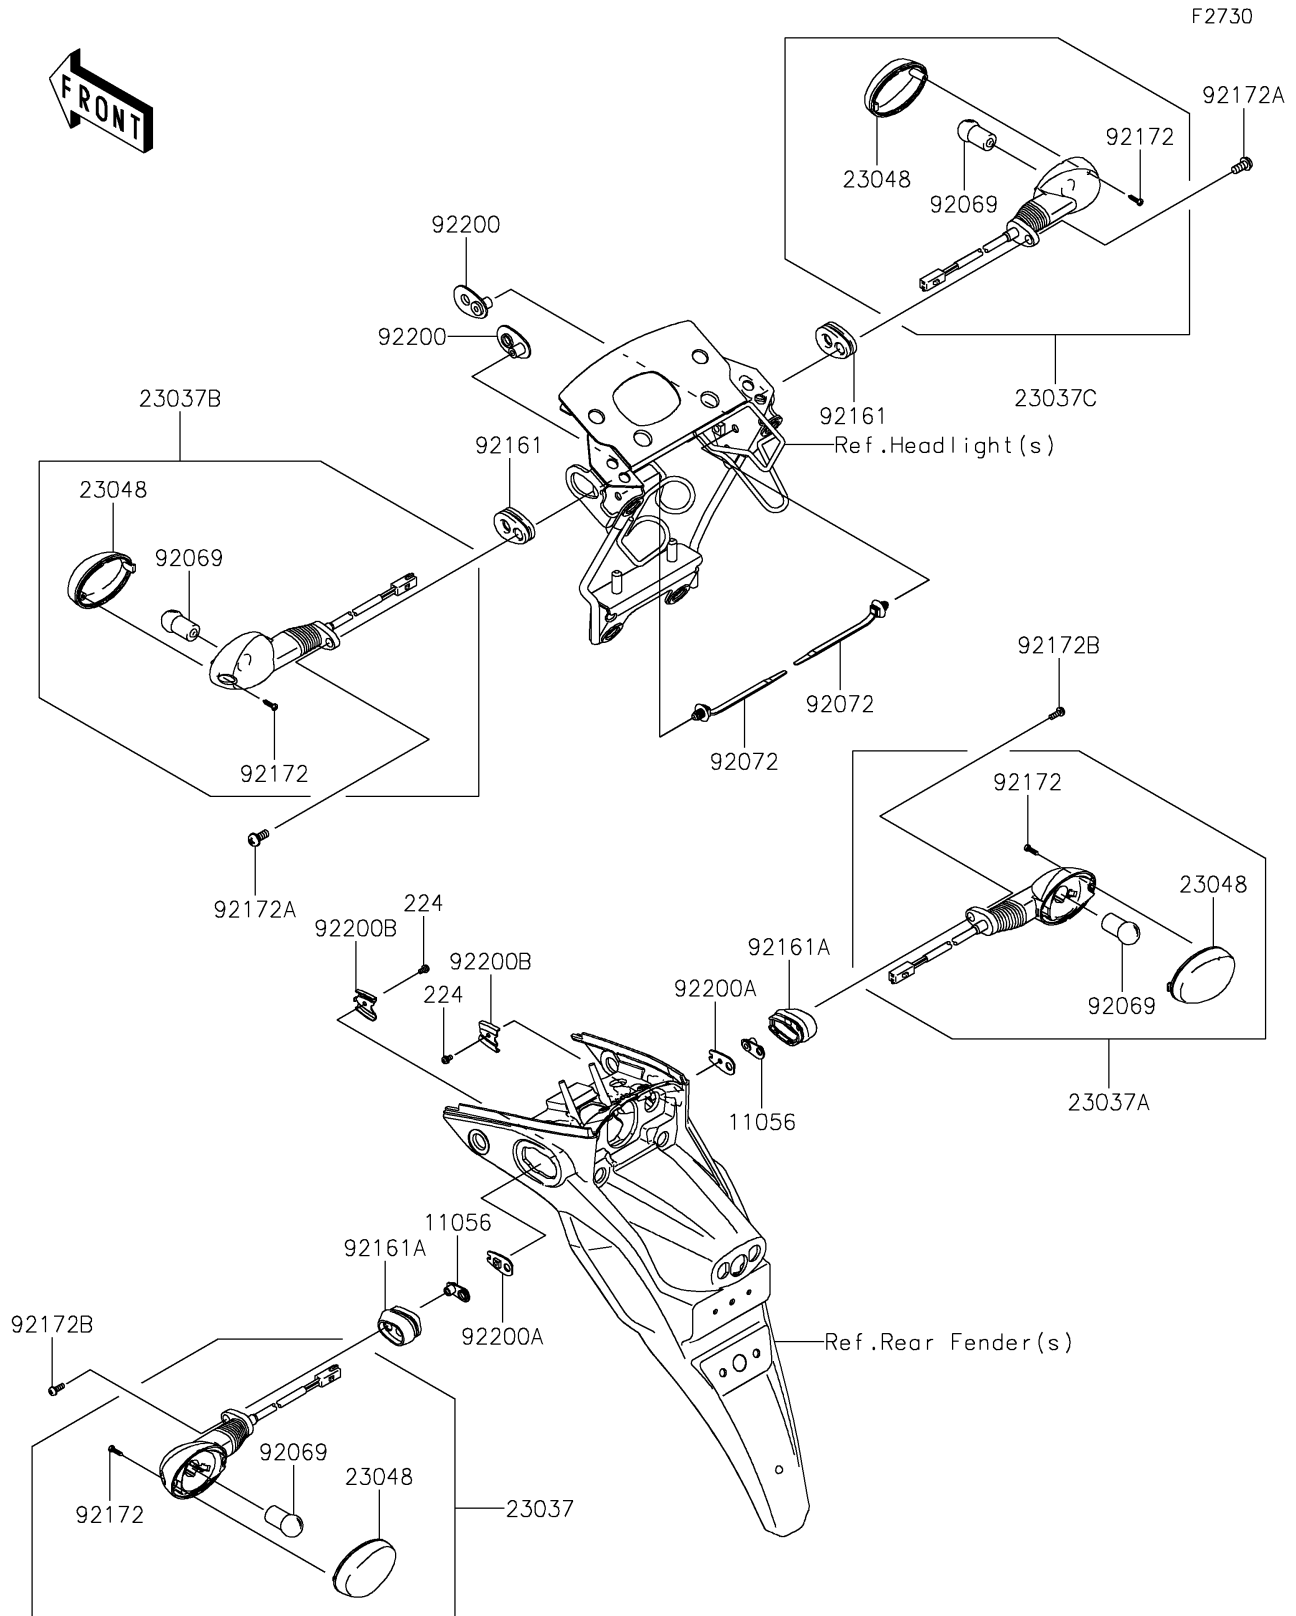

# 2023 KLX® 230 S PARTS DIAGRAM

## Turn Signals

## 2023 KLX® 230 S PARTS LIST

### Turn Signals

ITEM NAME	PART NUMBER	QUANTITY
BRACKET,6MM (Ref # 11056)	11056-4156	2
LAMP-ASSY-SIGNAL,RR,LH (Ref # 23037)	23037-0418	1
LAMP-ASSY-SIGNAL,RR,RH (Ref # 23037A)	23037-0419	1
LAMP-ASSY-SIGNAL,FR,LH (Ref # 23037B)	23037-0456	1
LAMP-ASSY-SIGNAL,FR,RH (Ref # 23037C)	23037-0457	1
LENS-SIGNAL LAMP (Ref # 23048)	23048-0035	4
BULB,12V 10W (Ref # 92069)	92069-0106	4
BAND,OS170-FT7(BLACK) (Ref # 92072)	92072-1414	2
DAMPER,MOUNT,FR (Ref # 92161)	92161-2113	2
DAMPER (Ref # 92161A)	92161-2287	2
SCREW,TAPPING,2.9X13 (Ref # 92172)	92172-0343	4
SCREW,6X14 (Ref # 92172A)	92172-0497	2
SCREW-PAN-WP-CROS,6X14 (Ref # 92172B)	92172-1256	2
WASHER (Ref # 92200)	92200-0874	2
WASHER,W/NUT,M4 (Ref # 92200A)	92200-1978	2
WASHER (Ref # 92200B)	92200-1979	2
SCREW-PAN-WP-CROS,4X8 (Ref # 224)	224AB0408	2