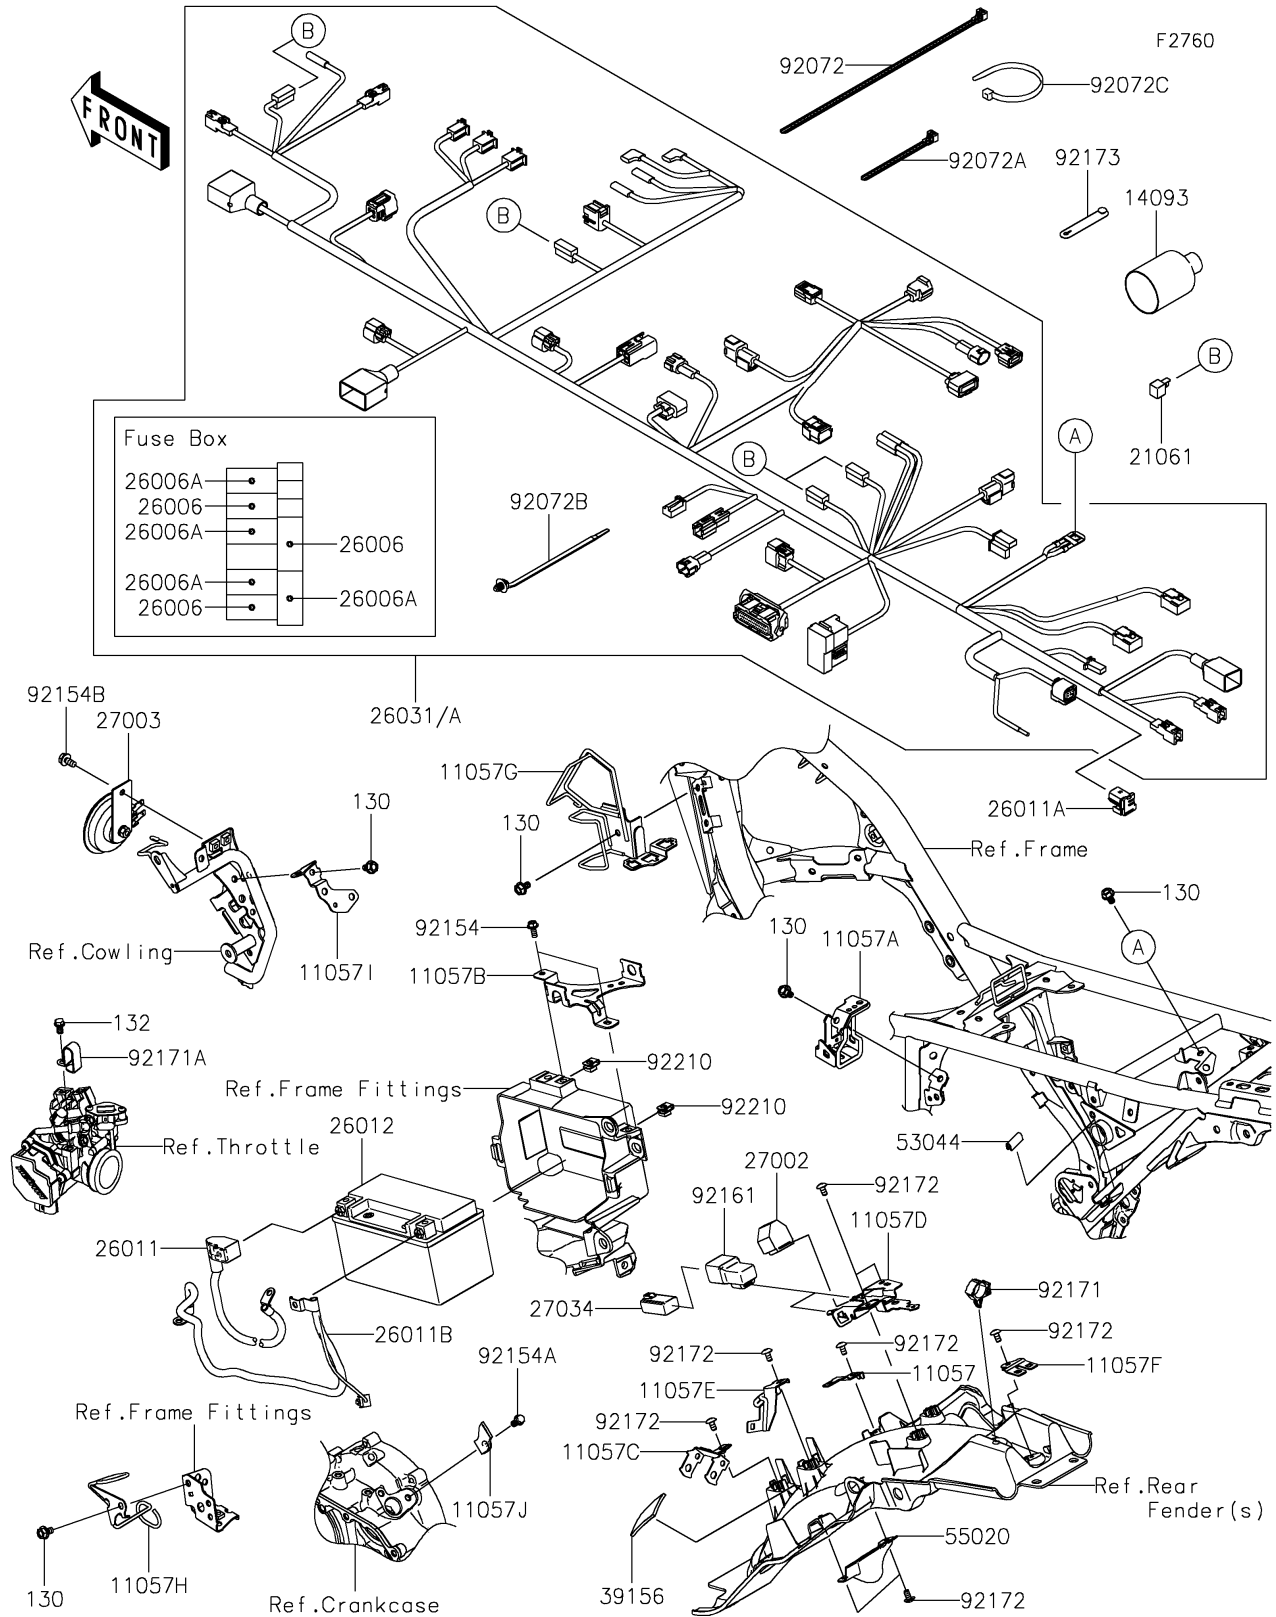

2023 KLX® 230 S PARTS DIAGRAM

Chassis Electrical Equipment

2023 KLX® 230 S PARTS LIST

Chassis Electrical Equipment

ITEM NAME	PART NUMBER	QUANTITY
BRACKET,DIAG (Ref # 11057)	11057-2018	1
BRACKET,VEHICLE DOWN SENSOR (Ref # 11057A)	11057-2021	1
BRACKET,ECU (Ref # 11057B)	11057-2022	1
BRACKET,MAGNETIC SWITCH (Ref # 11057C)	11057-2348	1
BRACKET,RELAY (Ref # 11057D)	11057-2349	1
BRACKET,FUSE BOX (Ref # 11057E)	11057-2350	1
BRACKET,RR HARNESS (Ref # 11057F)	11057-2351	1
BRACKET,FR HARNESS (Ref # 11057G)	11057-2352	1
BRACKET (Ref # 11057H)	11057-2463	1
BRACKET,ENGINE START SWITCH (Ref # 11057I)	11057-2520	1
BRACKET (Ref # 11057J)	11057-7929	1
COVER,HARNESS (Ref # 14093)	14093-0720	1
RECTIFIER (Ref # 21061)	21061-1003	4
FUSE,MINI BLADE,15A,BLUE (Ref # 26006)	26006-0001	3
FUSE,MINI BLADE,10A,RED (Ref # 26006A)	26006-1078	4
WIRE-LEAD,BATTERY(+) (Ref # 26011)	26011-1880	1
WIRE-LEAD,DIAG CONNECTOR (Ref # 26011A)	26011-1901	1
WIRE-LEAD,BATTERY(-) (Ref # 26011B)	26011-1915	1
BATTERY,YTX7A-BS,12V 6.3AH (Ref # 26012)	26012-0989	1
RELAY-ASSY,TURN SIGNAL (Ref # 27002)	27002-0031	1
HORN (Ref # 27003)	27003-0155	1
RELAY (Ref # 27034)	27034-0012	2
PAD,55X30X5 (Ref # 39156)	39156-2451	1
TRIM,9X6.5X20 (Ref # 53044)	53044-0596	1
GUARD,OXYGEN SENSOR (Ref # 55020)	55020-2254	1
BAND,L=250 (Ref # 92072)	92072-1237	1
BAND,L=140 (Ref # 92072A)	92072-1293	1
BAND,OS170-FT7(BLACK) (Ref # 92072B)	92072-1414	AR
BAND,L=152 (Ref # 92072C)	92072-3874	4

2023 KLX® 230 S PARTS LIST

Chassis Electrical Equipment

ITEM NAME	PART NUMBER	QUANTITY
BOLT,FLANGED,5X12 (Ref # 92154)	92154-1215	2
BOLT,FLANGED,6X12 (Ref # 92154A)	92154-1776	1
BOLT,FLANGED,6X12 (Ref # 92154B)	92154-2776	1
DAMPER (Ref # 92161)	92161-2290	2
CLAMP,BRAKE HOSE (Ref # 92171)	92171-0316	1
CLAMP (Ref # 92171A)	92171-0911	1
SCREW,CROS,5X10 (Ref # 92172)	92172-1255	8
CLAMP (Ref # 92173)	92173-2199	2
NUT,PLATE,5MM (Ref # 92210)	92210-0262	2
BOLT-FLANGED,6X10 (Ref # 130)	130BA0610	5
BOLT-FLANGED-SMALL,6X10 (Ref # 132)	132BA0610	1