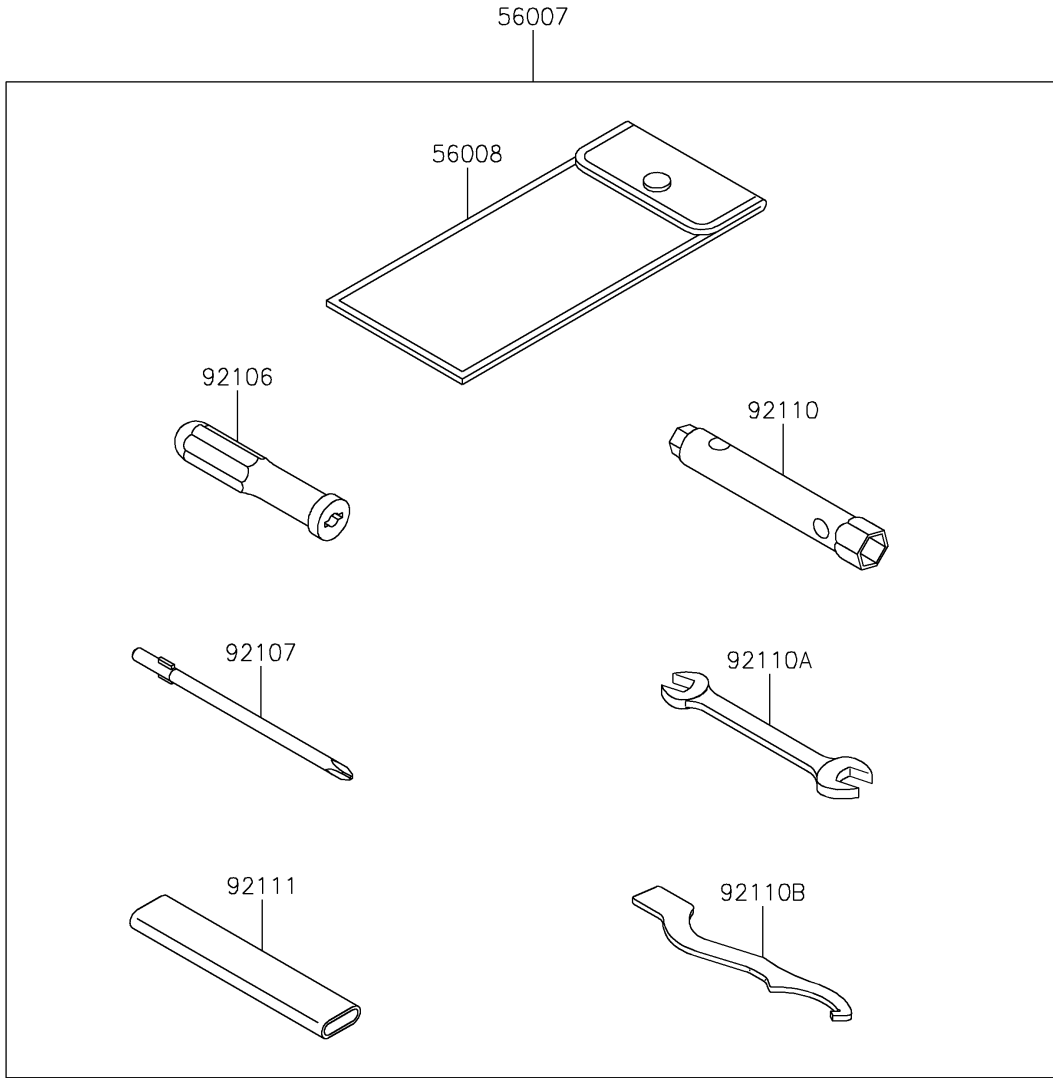

2023 KLX[®] 230 S PARTS DIAGRAM

Owner's Tools

F2810

2023 KLX® 230 S PARTS LIST

Owner's Tools

ITEM NAME	PART NUMBER	QUANTITY
TOOL-KIT (Ref # 56007)	56007-0190	1
BAG,TOOL (Ref # 56008)	56008-0050	1
GASKET-LIQUID,TB1211F,CLEAR (Ref # 92104)	92104-0004	1
GASKET-LIQUID,TB1216B,BLACK (Ref # 92104A)	92104-1064	1
GRIP-SCREW DRIVER (Ref # 92106)	92106-0005	1
TOOL-DRIVER,#2PHILLIPS (Ref # 92107)	92107-0022	1
TOOL-WRENCH,BOX,8X10 (Ref # 92110)	92110-0584	1
TOOL-WRENCH,OPEN END,12X14 (Ref # 92110A)	92110-0586	1
TOOL-WRENCH,SPRING ADJUST (Ref # 92110B)	92110-0624	1
TOOL-BAR (Ref # 92111)	92111-1057	1