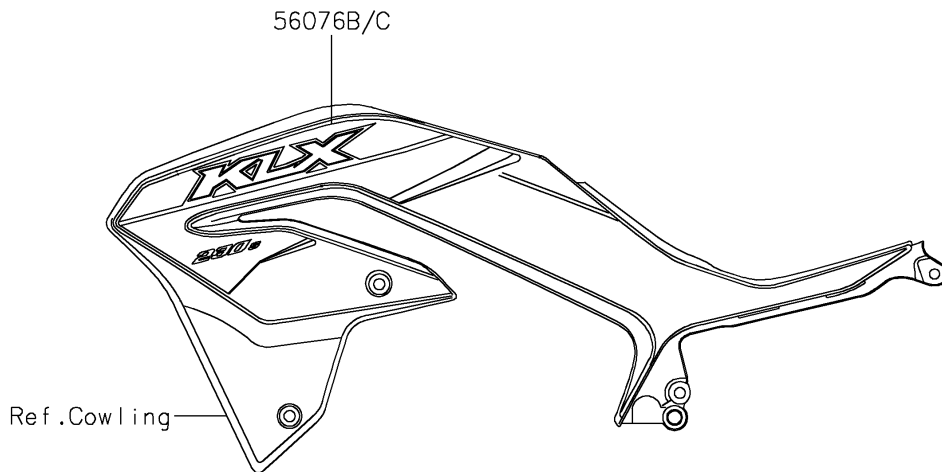

2023 KLX® 230 S PARTS DIAGRAM

Decals(Green)

F2861A

2023 KLX® 230 S PARTS LIST

Decals(Green)

ITEM NAME	PART NUMBER	QUANTITY
MARK,SIDE COVER,KAWASAKI (Ref # 56054)	56054-2602	2
MARK,HEAD LAMP COVER,KAWASAKI (Ref # 56054A)	56054-3860	1
PATTERN,HEAD LAMP COVER,LH (Ref # 56076)	56076-7156	1
PATTERN,HEAD LAMP COVER,RH (Ref # 56076A)	56076-7157	1
PATTERN,SHROUD,LH (Ref # 56076B)	56076-7160	1
PATTERN,SHROUD,RH (Ref # 56076C)	56076-7161	1