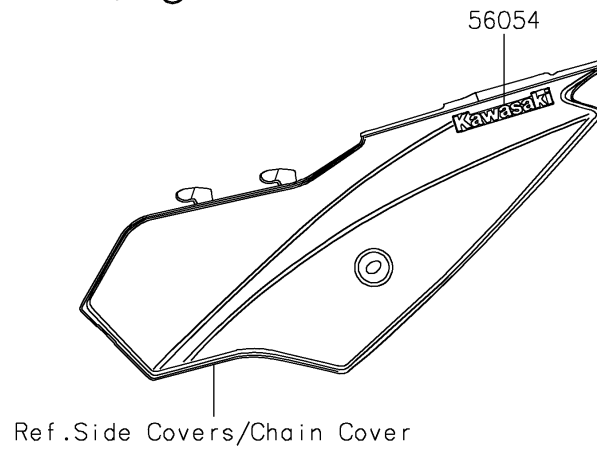

2023 KLX® 230 S PARTS DIAGRAM

Decals(Green)

F2861A

2023 KLX® 230 S PARTS LIST

Decals(Green)

ITEM NAME	PART NUMBER	QUANTITY
MARK,SIDE COVER,KAWASAKI (Ref # 56054)	56054-2602	2
MARK,HEAD LAMP COVER,KAWASAKI (Ref # 56054A)	56054-3860	1
PATTERN,HEAD LAMP COVER,LH (Ref # 56076)	56076-7156	1
PATTERN,HEAD LAMP COVER,RH (Ref # 56076A)	56076-7157	1
PATTERN,SHROUD,LH (Ref # 56076B)	56076-7160	1
PATTERN,SHROUD,RH (Ref # 56076C)	56076-7161	1