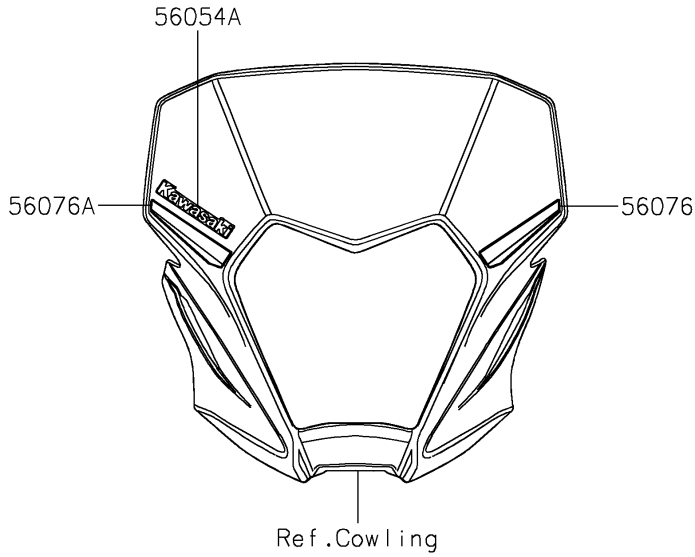

2023 KLX® 230 S PARTS DIAGRAM

Decals(Green)

F2861A

2023 KLX® 230 S PARTS LIST

Decals(Green)

ITEM NAME	PART NUMBER	QUANTITY
MARK,SIDE COVER,KAWASAKI (Ref # 56054)	56054-2602	2
MARK,HEAD LAMP COVER,KAWASAKI (Ref # 56054A)	56054-3860	1
PATTERN,HEAD LAMP COVER,LH (Ref # 56076)	56076-7156	1
PATTERN,HEAD LAMP COVER,RH (Ref # 56076A)	56076-7157	1
PATTERN,SHROUD,LH (Ref # 56076B)	56076-7160	1
PATTERN,SHROUD,RH (Ref # 56076C)	56076-7161	1