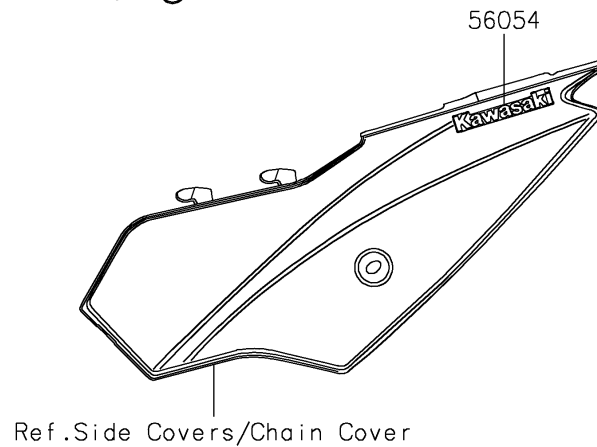

2023 KLX® 230 S PARTS DIAGRAM

Decals(Green)

F2861A

2023 KLX® 230 S PARTS LIST

Decals(Green)

ITEM NAME	PART NUMBER	QUANTITY
MARK,SIDE COVER,KAWASAKI (Ref # 56054)	56054-2602	2
MARK,HEAD LAMP COVER,KAWASAKI (Ref # 56054A)	56054-3860	1
PATTERN,HEAD LAMP COVER,LH (Ref # 56076)	56076-7156	1
PATTERN,HEAD LAMP COVER,RH (Ref # 56076A)	56076-7157	1
PATTERN,SHROUD,LH (Ref # 56076B)	56076-7160	1
PATTERN,SHROUD,RH (Ref # 56076C)	56076-7161	1