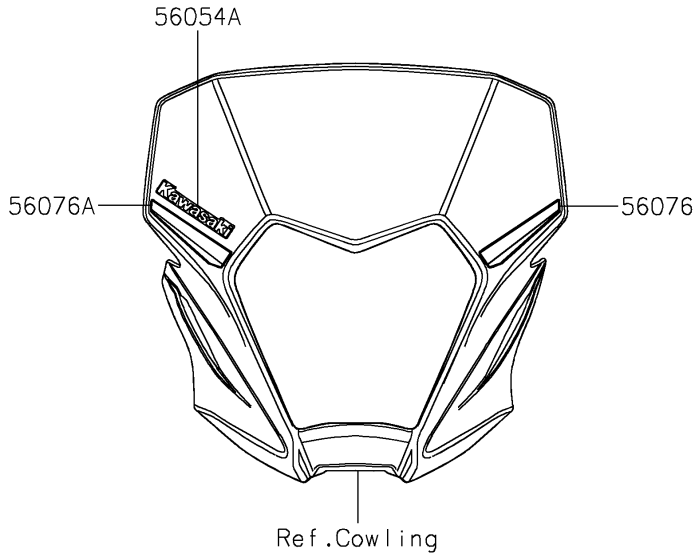

2023 KLX® 230 S PARTS DIAGRAM

Decals(Green)

F2861A

2023 KLX® 230 S PARTS LIST

Decals(Green)

ITEM NAME	PART NUMBER	QUANTITY
MARK,SIDE COVER,KAWASAKI (Ref # 56054)	56054-2602	2
MARK,HEAD LAMP COVER,KAWASAKI (Ref # 56054A)	56054-3860	1
PATTERN,HEAD LAMP COVER,LH (Ref # 56076)	56076-7156	1
PATTERN,HEAD LAMP COVER,RH (Ref # 56076A)	56076-7157	1
PATTERN,SHROUD,LH (Ref # 56076B)	56076-7160	1
PATTERN,SHROUD,RH (Ref # 56076C)	56076-7161	1