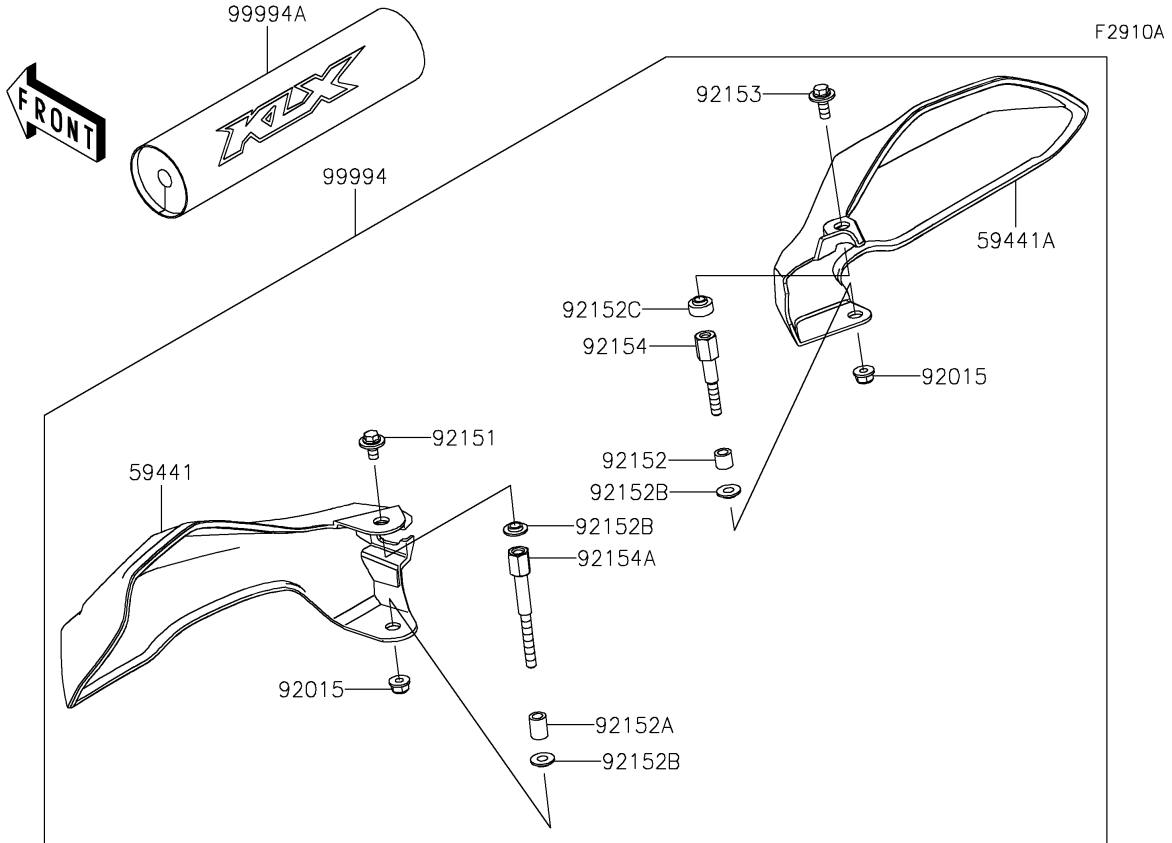

# 2023 KLX® 230 S PARTS DIAGRAM

Accessory(Handle)

## 2023 KLX® 230 S PARTS LIST

### Accessory(Handle)

ITEM NAME	PART NUMBER	QUANTITY
HOLDER-HANDLE,UPP,P.SILVER (Ref # 46012)	46012-0359-458	2
HOLDER-HANDLE,LWR,P.SILVER (Ref # 46012A)	46012-0360-458	2
COVER-HANDLE,LH,EBONY (Ref # 59441)	59441-0045-68L	1
COVER-HANDLE,RH,EBONY (Ref # 59441A)	59441-0046-68L	1
NUT,LOCK,FLANGED,6MM (Ref # 92015)	92015-1603	2
BOLT,6X12 (Ref # 92151)	92151-1985	1
COLLAR,6.5X10.5X9.3 (Ref # 92152)	92152-1992	1
COLLAR,6.5X10.5X14 (Ref # 92152A)	92152-2302	1
COLLAR,6.5X15X3.4 (Ref # 92152B)	92152-2314	3
COLLAR (Ref # 92152C)	92152-2592	1
BOLT,FLANGED,6X16 (Ref # 92153)	92153-1059	1
BOLT (Ref # 92154)	92154-1670	1
BOLT (Ref # 92154A)	92154-2359	1
HAND GUARD,EBONY (Ref # 99994)	99994-1248-68L	1
HANDLE-BAR PAD (Ref # 99994A)	99994-1274	1
FAT TYPE HANDLE BAR,P.SILVER (Ref # 99994B)	99994-1508-458	1