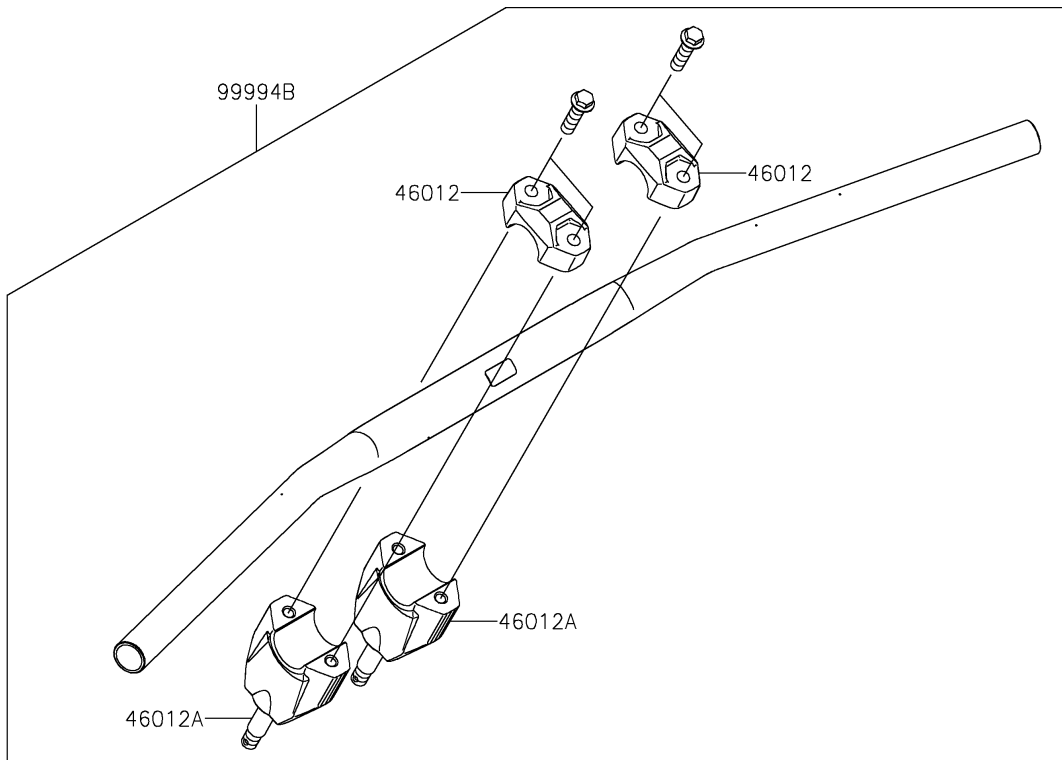

# 2023 KLX® 230 S PARTS DIAGRAM

Accessory(Handle)

## 2023 KLX® 230 S PARTS LIST

### Accessory(Handle)

ITEM NAME	PART NUMBER	QUANTITY
HOLDER-HANDLE,UPP,P.SILVER (Ref # 46012)	46012-0359-458	2
HOLDER-HANDLE,LWR,P.SILVER (Ref # 46012A)	46012-0360-458	2
COVER-HANDLE,LH,EBONY (Ref # 59441)	59441-0045-68L	1
COVER-HANDLE,RH,EBONY (Ref # 59441A)	59441-0046-68L	1
NUT,LOCK,FLANGED,6MM (Ref # 92015)	92015-1603	2
BOLT,6X12 (Ref # 92151)	92151-1985	1
COLLAR,6.5X10.5X9.3 (Ref # 92152)	92152-1992	1
COLLAR,6.5X10.5X14 (Ref # 92152A)	92152-2302	1
COLLAR,6.5X15X3.4 (Ref # 92152B)	92152-2314	3
COLLAR (Ref # 92152C)	92152-2592	1
BOLT,FLANGED,6X16 (Ref # 92153)	92153-1059	1
BOLT (Ref # 92154)	92154-1670	1
BOLT (Ref # 92154A)	92154-2359	1
HAND GUARD,EBONY (Ref # 99994)	99994-1248-68L	1
HANDLE-BAR PAD (Ref # 99994A)	99994-1274	1
FAT TYPE HANDLE BAR,P.SILVER (Ref # 99994B)	99994-1508-458	1