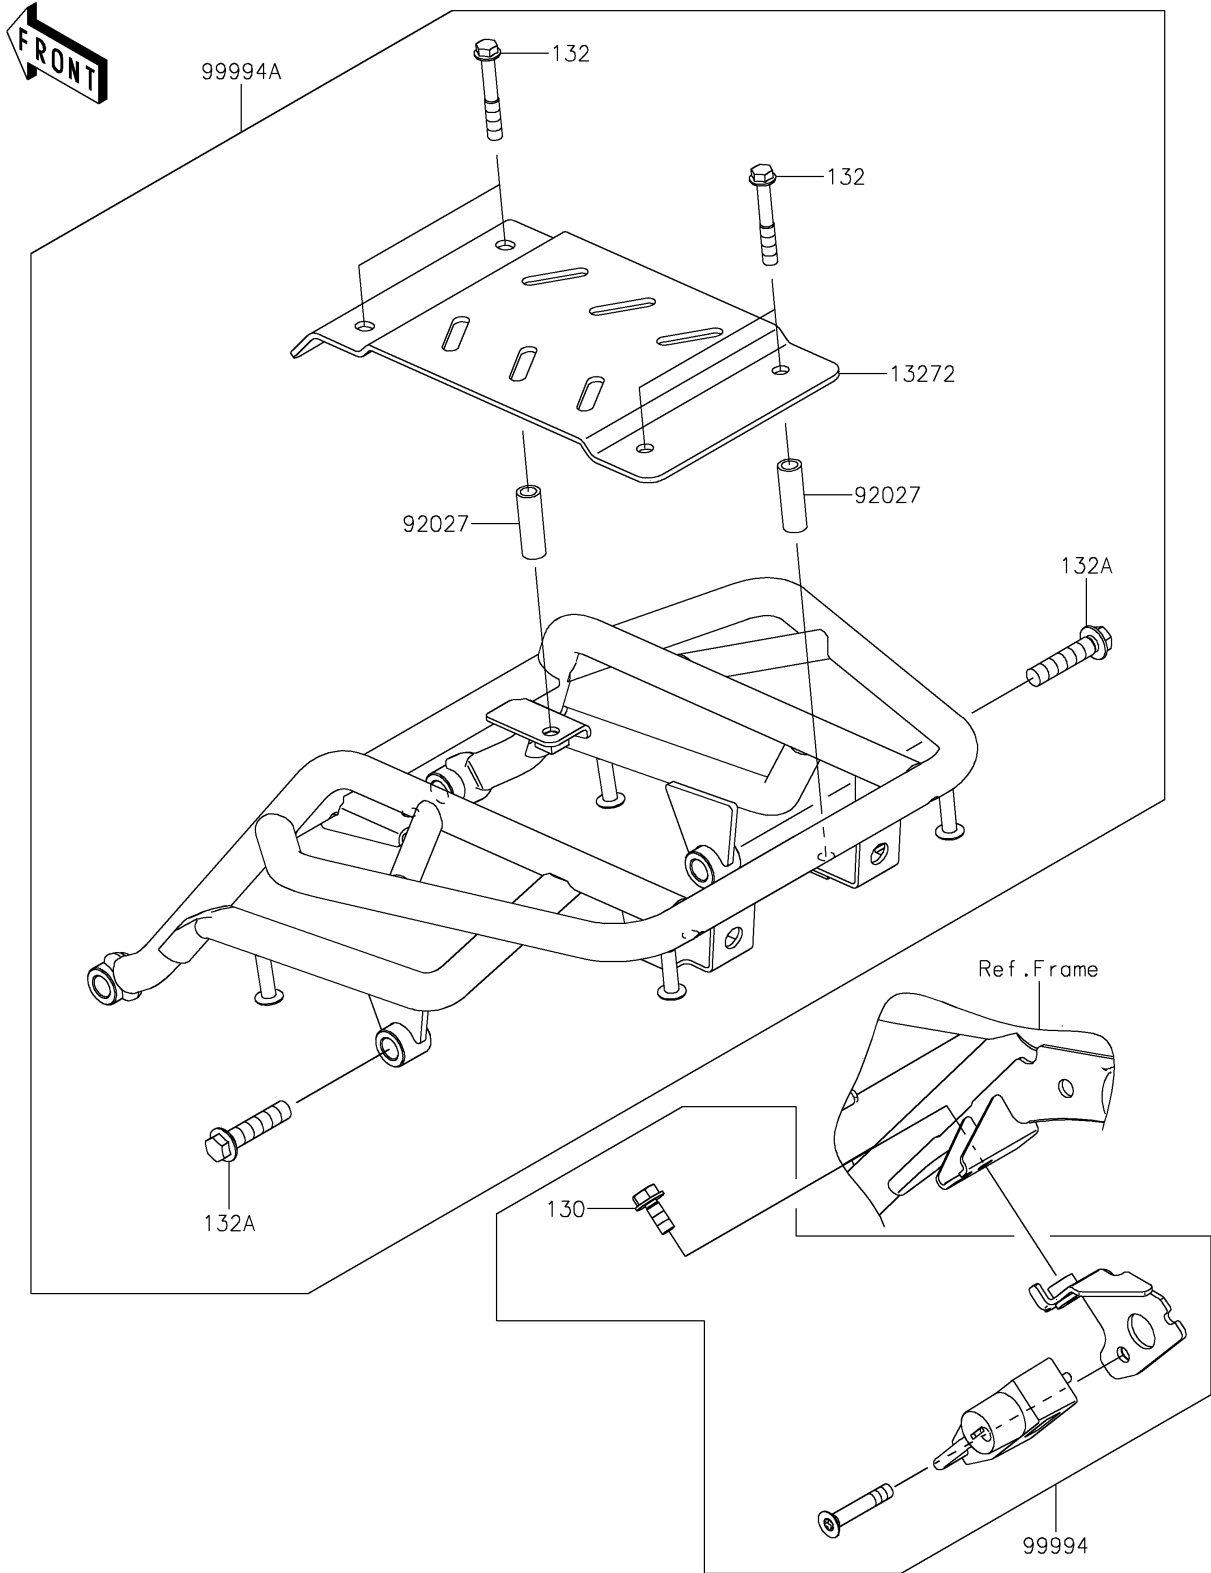

2023 KLX® 230 S PARTS DIAGRAM

Accessory(Helmet Lock and Carrier)

F2910C

2023 KLX® 230 S PARTS LIST

Accessory(Helmet Lock and Carrier)

ITEM NAME	PART NUMBER	QUANTITY
PLATE (Ref # 13272)	13272-2731	1
COLLAR,6.8X10X30 (Ref # 92027)	92027-209	4
HELMET LOCK (Ref # 99994)	99994-1279	1
CARRIER (Ref # 99994A)	99994-1280	1
BOLT-FLANGED,6X14 (Ref # 130)	130BA0614	1
BOLT-FLANGED-SMALL,6X40 (Ref # 132)	132BA0640	4
BOLT-FLANGED-SMALL,8X35 (Ref # 132A)	132BA0835	4